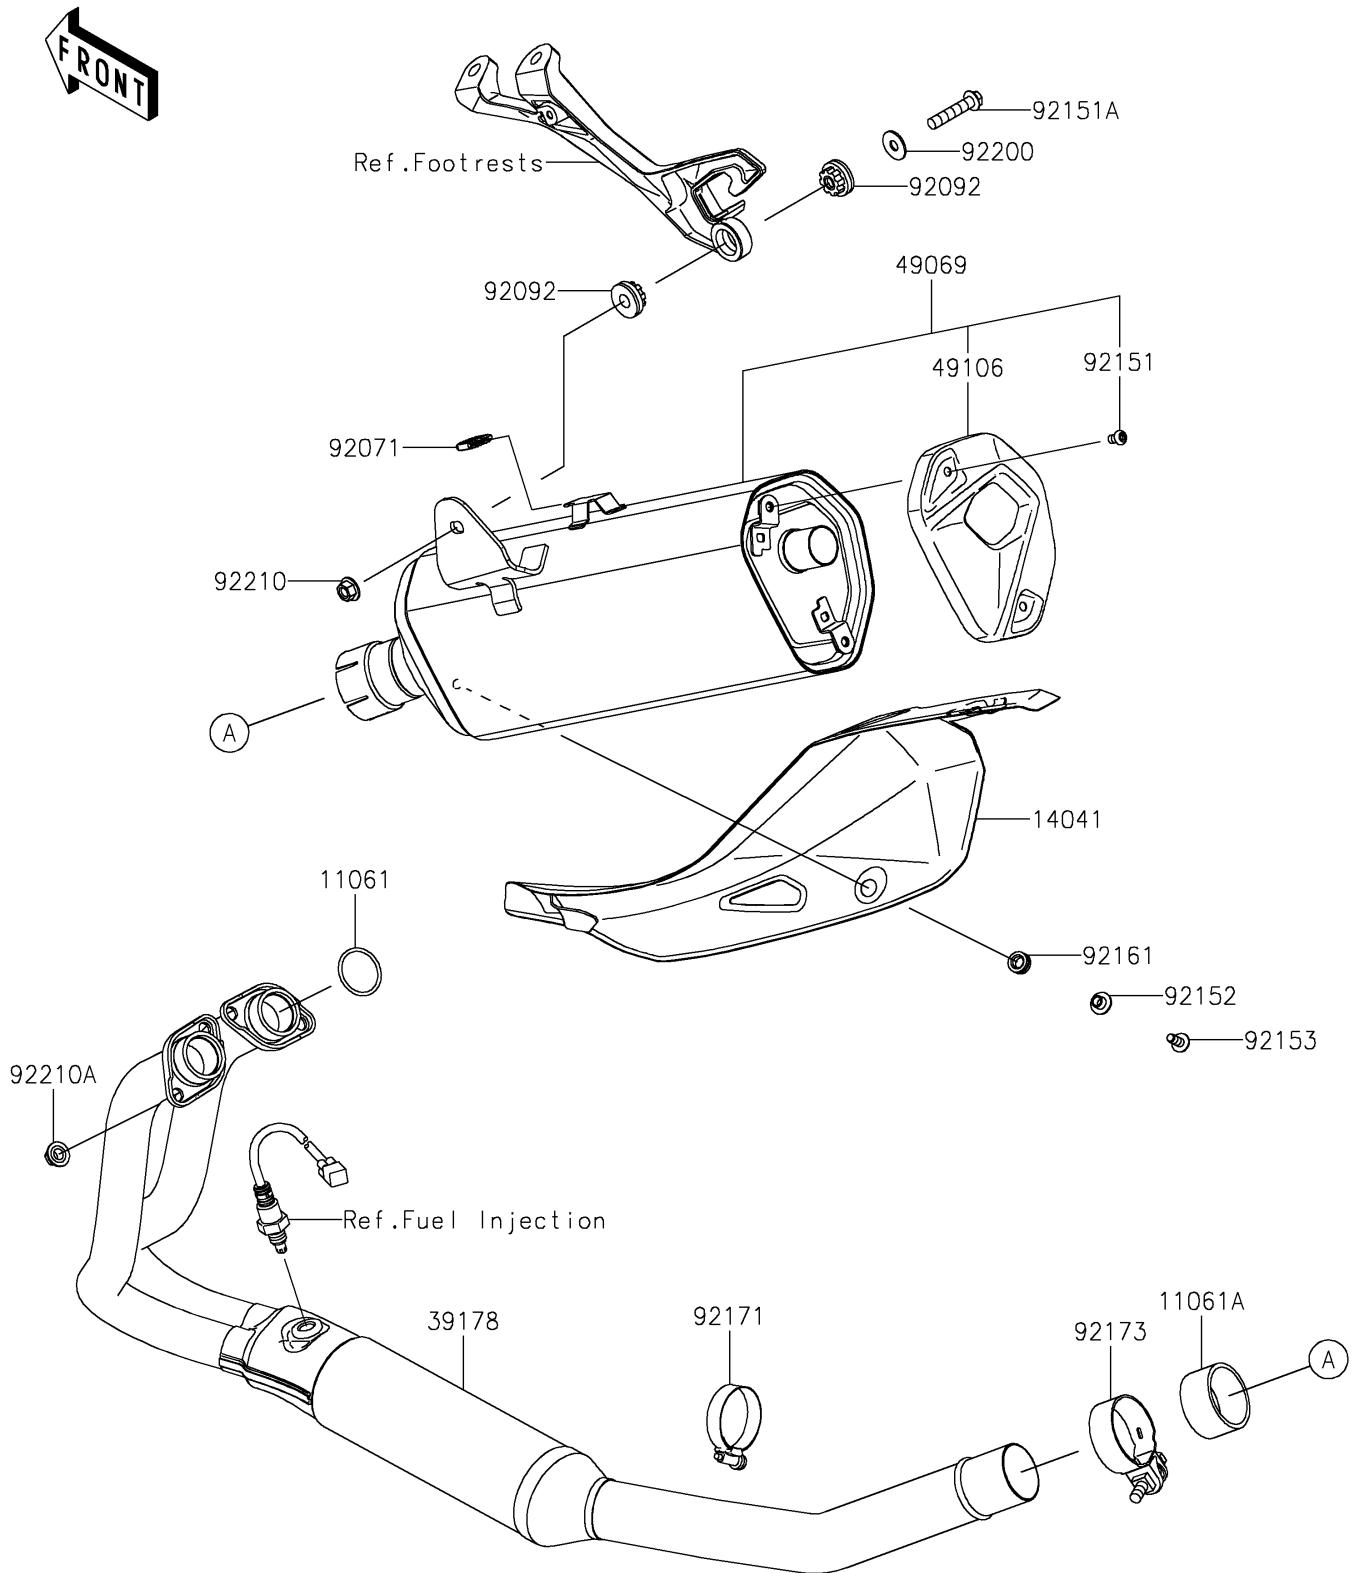

2022 NINJA® 400 ABS KRT EDITION

PARTS DIAGRAM

Muffler(s)

E1140

2022 NINJA® 400 ABS KRT EDITION

Kawasaki
Let the Good Times Roll®

PARTS LIST

Muffler(s)

ITEM NAME

PART NUMBER

QUANTITY
