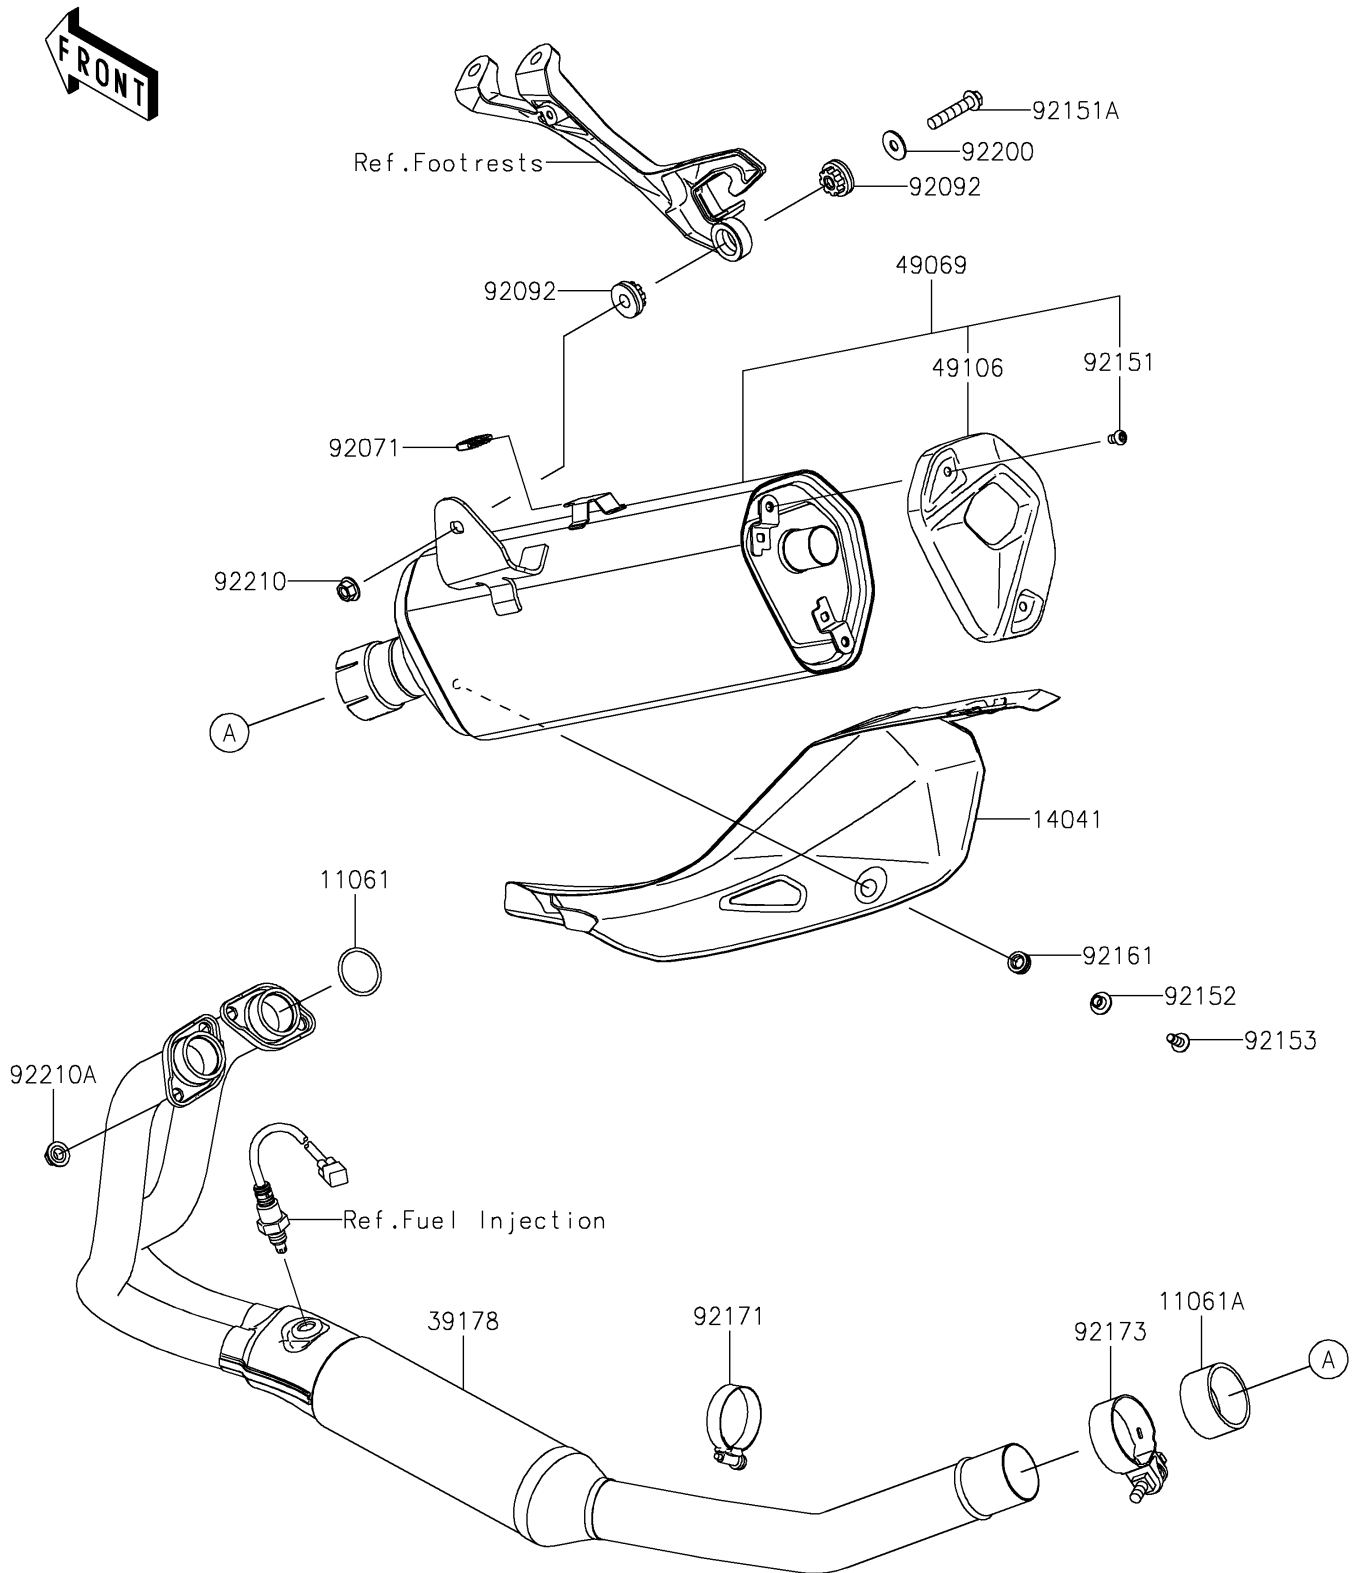

2022 Ninja® 400 ABS

PARTS DIAGRAM

Muffler(s)

E1140

2022 Ninja® 400 ABS

PARTS LIST

Muffler(s)

ITEM NAME	PART NUMBER	QUANTITY
GASKET,EXHAUST PIPE (Ref # 11061)	11061-1249	2
GASKET,EXHAUST PIPE CONNECTING (Ref # 11061A)	11061-1266	1
COVER-COMP,MUFFLER (Ref # 14041)	14041-0604	1
MANIFOLD-COMP-EXHAUST (Ref # 39178)	39178-0315	1
MUFFLER-ASSY (Ref # 49069)	49069-0846	1
COVER-MUFFLER,END (Ref # 49106)	49106-0827	1
GROMMET (Ref # 92071)	92071-0786	1
BUSHING-RUBBER (Ref # 92092)	92092-0018	2
BOLT,SOCKET,6X10 (Ref # 92151)	92151-1449	2
BOLT,FLANGED,8X40 (Ref # 92151A)	92151-1532	1
COLLAR,6.3X8.3X16 (Ref # 92152)	92152-0286	1
BOLT,SOCKET,6X16 (Ref # 92153)	92153-0817	1
DAMPER (Ref # 92161)	92161-2152	1
CLAMP (Ref # 92171)	92171-0058	1
CLAMP (Ref # 92173)	92173-1931	1
WASHER,8.0X22.0X1.5 (Ref # 92200)	92200-0174	1
NUT,8MM (Ref # 92210)	92210-0121	1
NUT,8MM (Ref # 92210A)	92210-1114	4