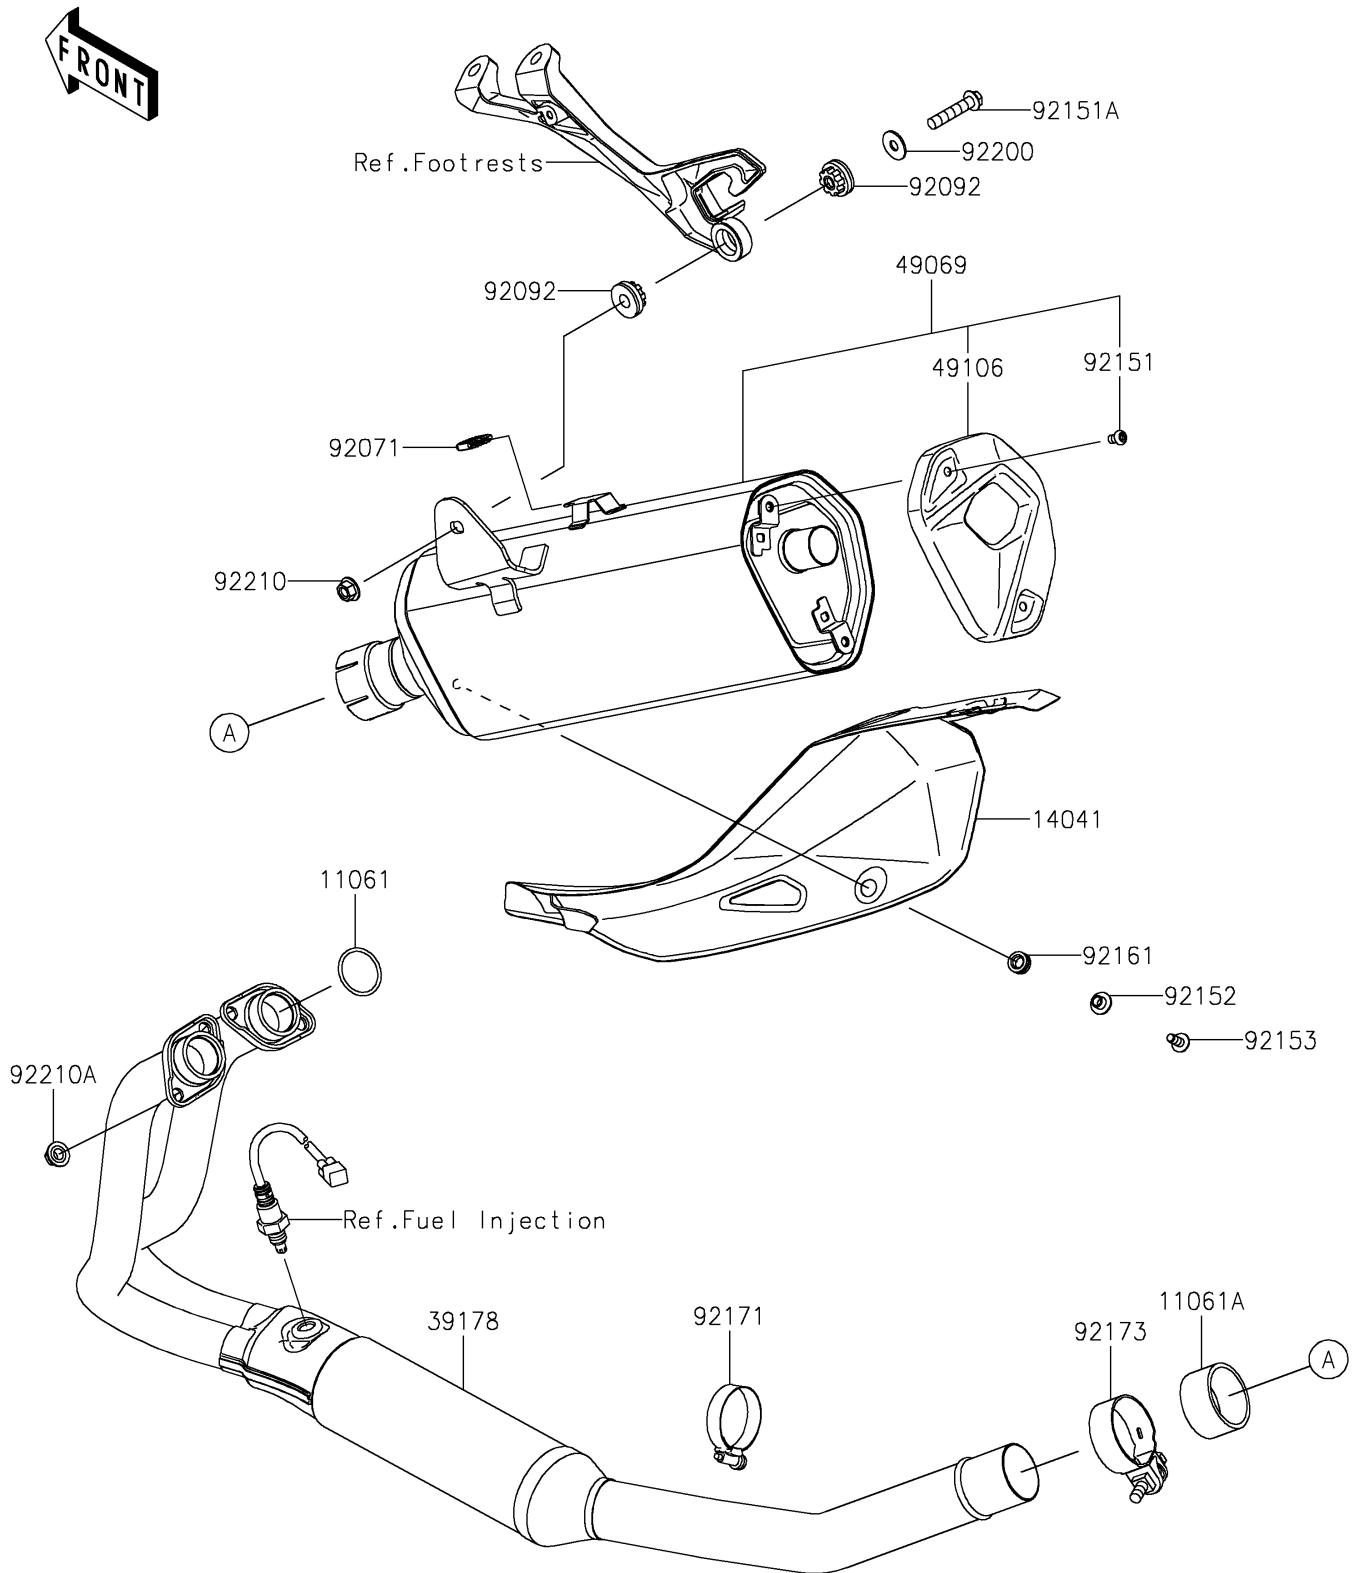

2022 NINJA® 400 ABS KRT EDITION

PARTS DIAGRAM

Muffler(s)

E1140

2022 NINJA® 400 ABS KRT EDITION

Kawasaki
Let the Good Times Roll®

PARTS LIST

Muffler(s)

ITEM NAME	PART NUMBER	QUANTITY
GASKET,EXHAUST PIPE (Ref # 11061)	11061-1249	2
GASKET,EXHAUST PIPE CONNECTING (Ref # 11061A)	11061-1266	1
COVER-COMP,MUFFLER (Ref # 14041)	14041-0604	1
MANIFOLD-COMP-EXHAUST (Ref # 39178)	39178-0315	1
MUFFLER-ASSY (Ref # 49069)	49069-0846	1
COVER-MUFFLER,END (Ref # 49106)	49106-0827	1
GROMMET (Ref # 92071)	92071-0786	1
BUSHING-RUBBER (Ref # 92092)	92092-0018	2
BOLT,SOCKET,6X10 (Ref # 92151)	92151-1449	2
BOLT,FLANGED,8X40 (Ref # 92151A)	92151-1532	1
COLLAR,6.3X8.3X16 (Ref # 92152)	92152-0286	1
BOLT,SOCKET,6X16 (Ref # 92153)	92153-0817	1
DAMPER (Ref # 92161)	92161-2152	1
CLAMP (Ref # 92171)	92171-0058	1
CLAMP (Ref # 92173)	92173-1931	1
WASHER,8.0X22.0X1.5 (Ref # 92200)	92200-0174	1
NUT,8MM (Ref # 92210)	92210-0121	1
NUT,8MM (Ref # 92210A)	92210-1114	4