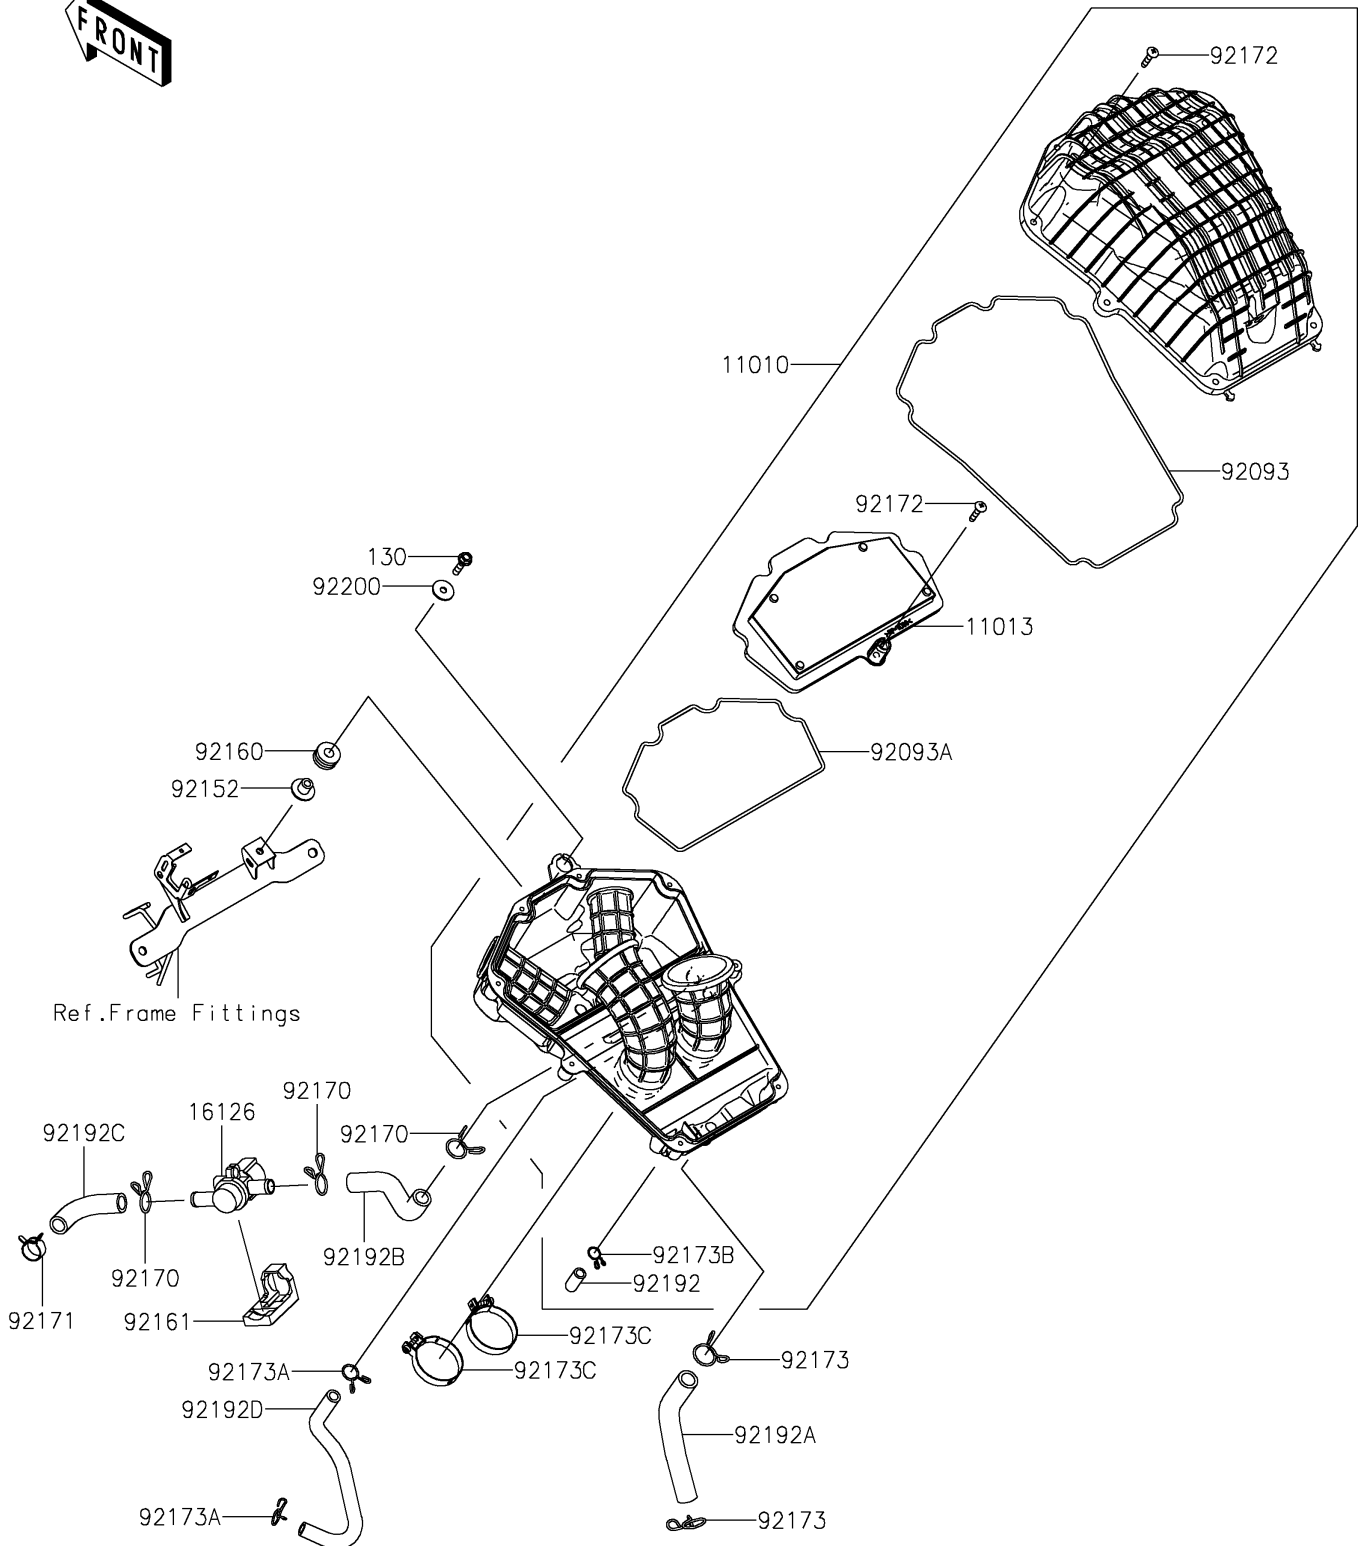

2022 NINJA® 400

PARTS DIAGRAM

Air Cleaner

E1130

2022 NINJA[®] 400

PARTS LIST

Air Cleaner

ITEM NAME

PART NUMBER

QUANTITY
