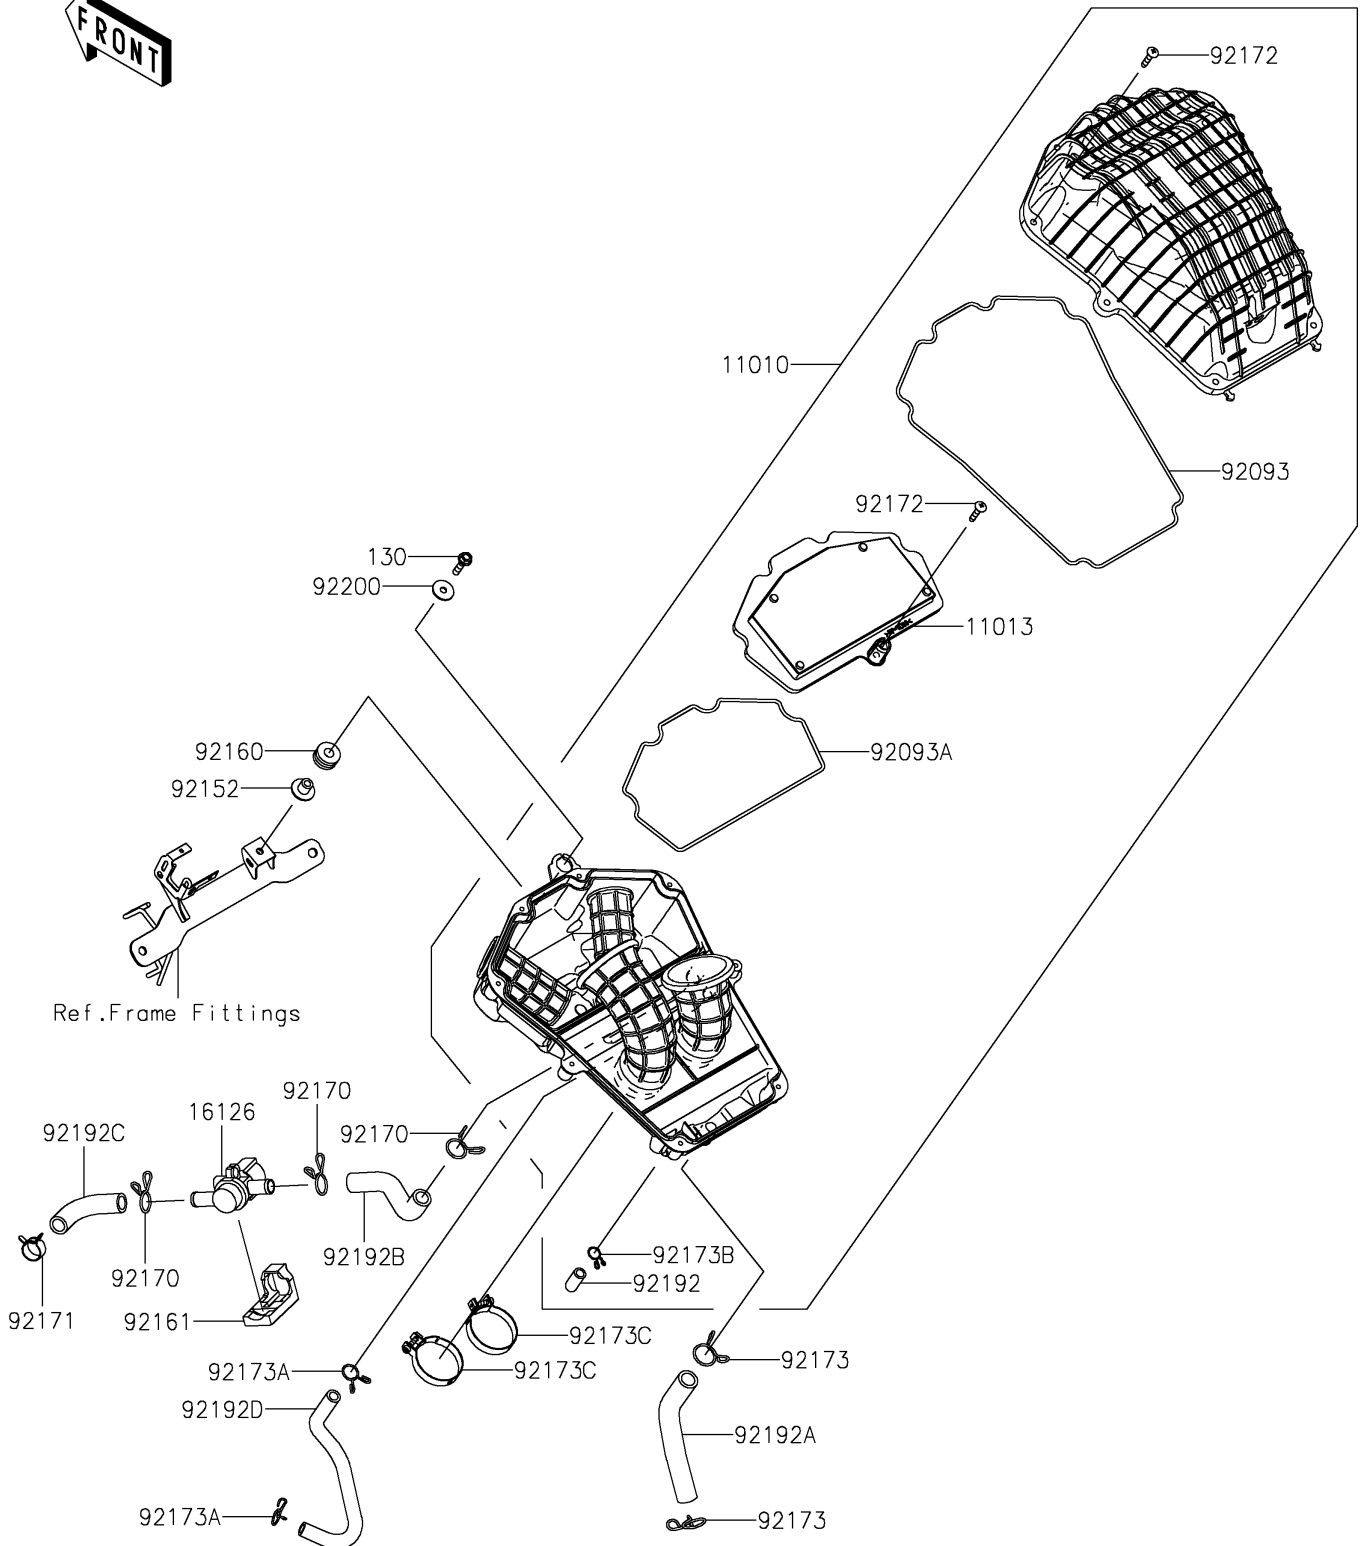

2022 Ninja® 400 ABS

PARTS DIAGRAM

Air Cleaner

E1130

2022 Ninja® 400 ABS

PARTS LIST

Air Cleaner

ITEM NAME	PART NUMBER	QUANTITY
FILTER-ASSY-AIR (Ref # 11010)	11010-0867	1
ELEMENT-AIR FILTER (Ref # 11013)	11013-0767	1
VALVE,AIR CUT (Ref # 16126)	16126-0744	1
SEAL,CASE (Ref # 92093)	92093-0706	1
SEAL,ELEMENT (Ref # 92093A)	92093-0707	1
COLLAR,6.5X10.5X13.1 (Ref # 92152)	92152-0547	1
DAMPER (Ref # 92160)	92160-1162	1
DAMPER (Ref # 92161)	92161-1933	1
CLAMP (Ref # 92170)	92170-1017	3
CLAMP,18.8MM (Ref # 92171)	92171-2056	1
SCREW,5X25 (Ref # 92172)	92172-0891	9
CLAMP,20MM (Ref # 92173)	92173-0190	2
CLAMP,14MM (Ref # 92173A)	92173-0192	2
CLAMP (Ref # 92173B)	92173-1714	1
CLAMP (Ref # 92173C)	92173-1749	2
TUBE,DRAIN CLEAN (Ref # 92192)	92192-1744	1
TUBE,BREATHER (Ref # 92192A)	92192-1810	1
TUBE,AIR CUT VALVE-AIR CLEANER (Ref # 92192B)	92192-1811	1
TUBE,AIR CUT VALVE-HEAD CAP (Ref # 92192C)	92192-1812	1
TUBE,ISC-AIR CLEANER (Ref # 92192D)	92192-1813	1
WASHER,6.5X22X1.6 (Ref # 92200)	92200-1087	1
BOLT-FLANGED,6X25 (Ref # 130)	130BB0625	1