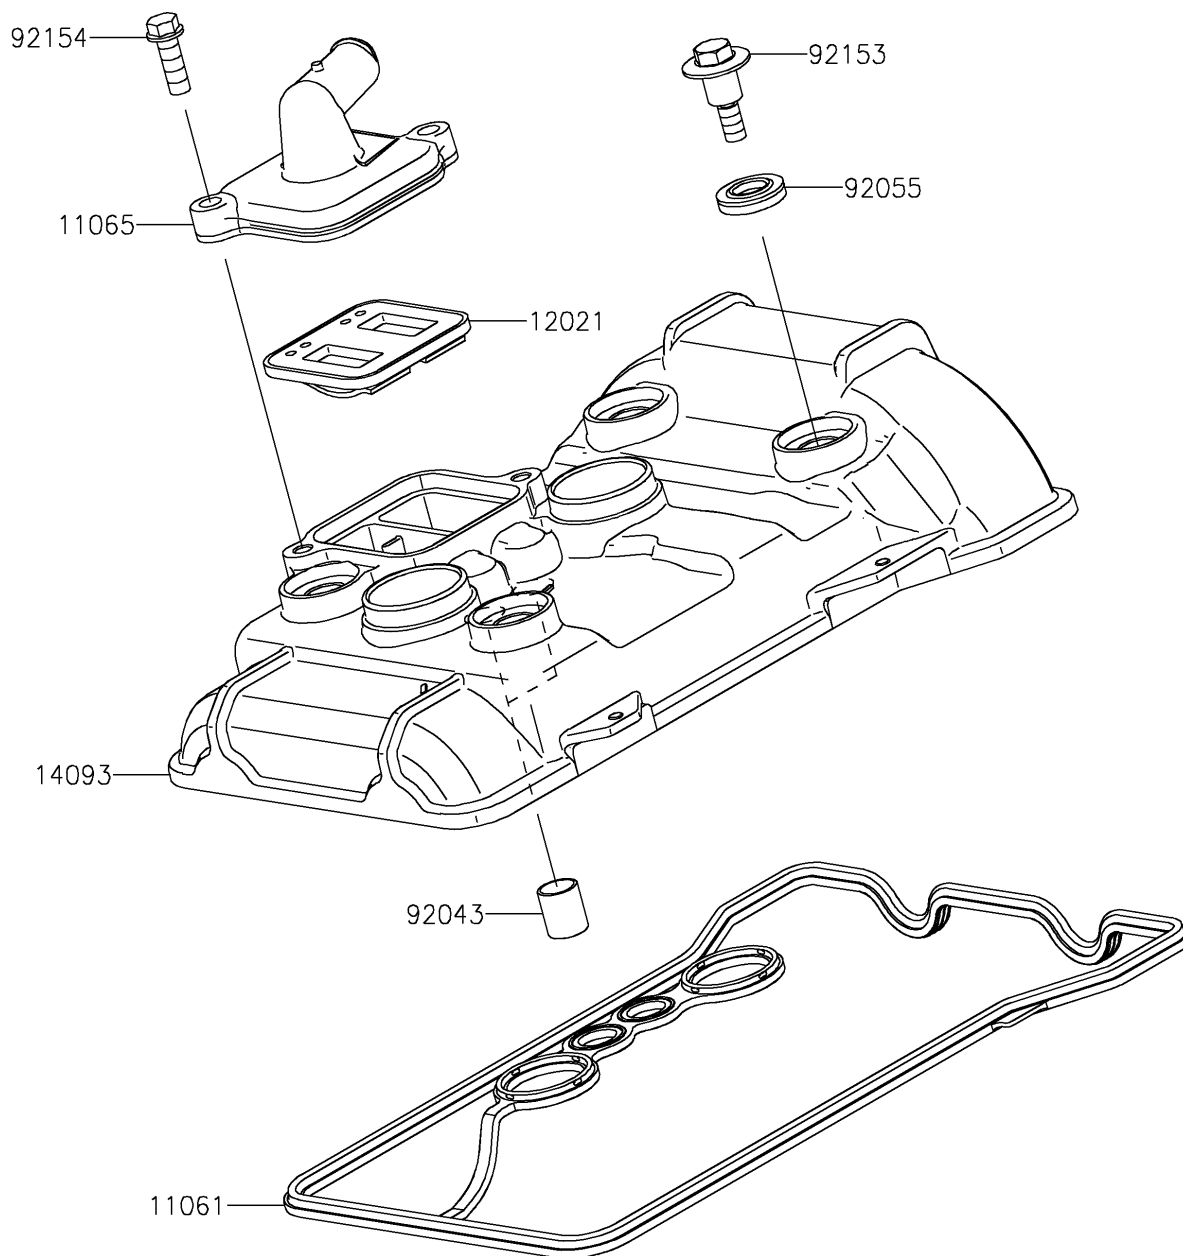

2022 NINJA® 400 ABS KRT EDITION

PARTS DIAGRAM Cylinder Head Cover

E1112

2022 NINJA[®] 400 ABS KRT EDITION

Kawasaki
Let the Good Times Roll[®]

PARTS LIST

Cylinder Head Cover

ITEM NAME	PART NUMBER	QUANTITY
-----------	-------------	----------
