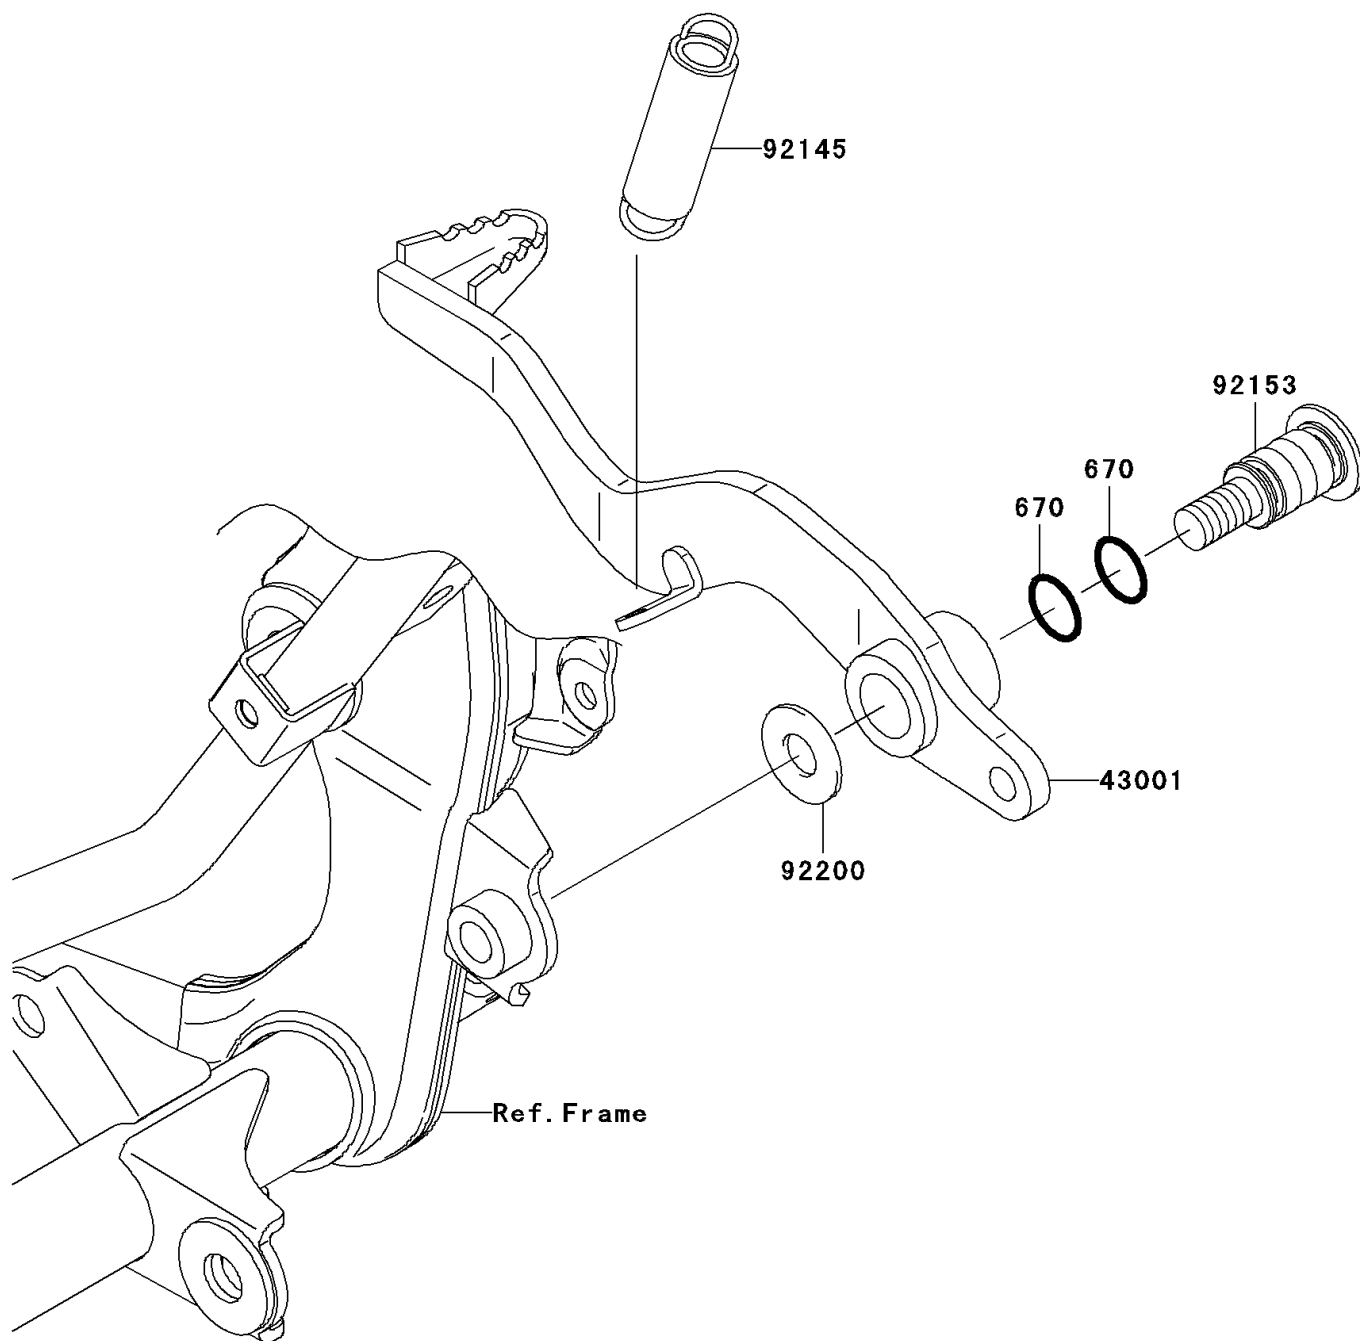

2008 KLX[®]140L

PARTS DIAGRAM

Brake Pedal

Kawasaki

Let the Good Times Roll[®]

F2260

2008 KLX[®]140L

PARTS LIST

Brake Pedal

Kawasaki

Let the Good Times Roll[®]

ITEM NAME

PART NUMBER

QUANTITY
