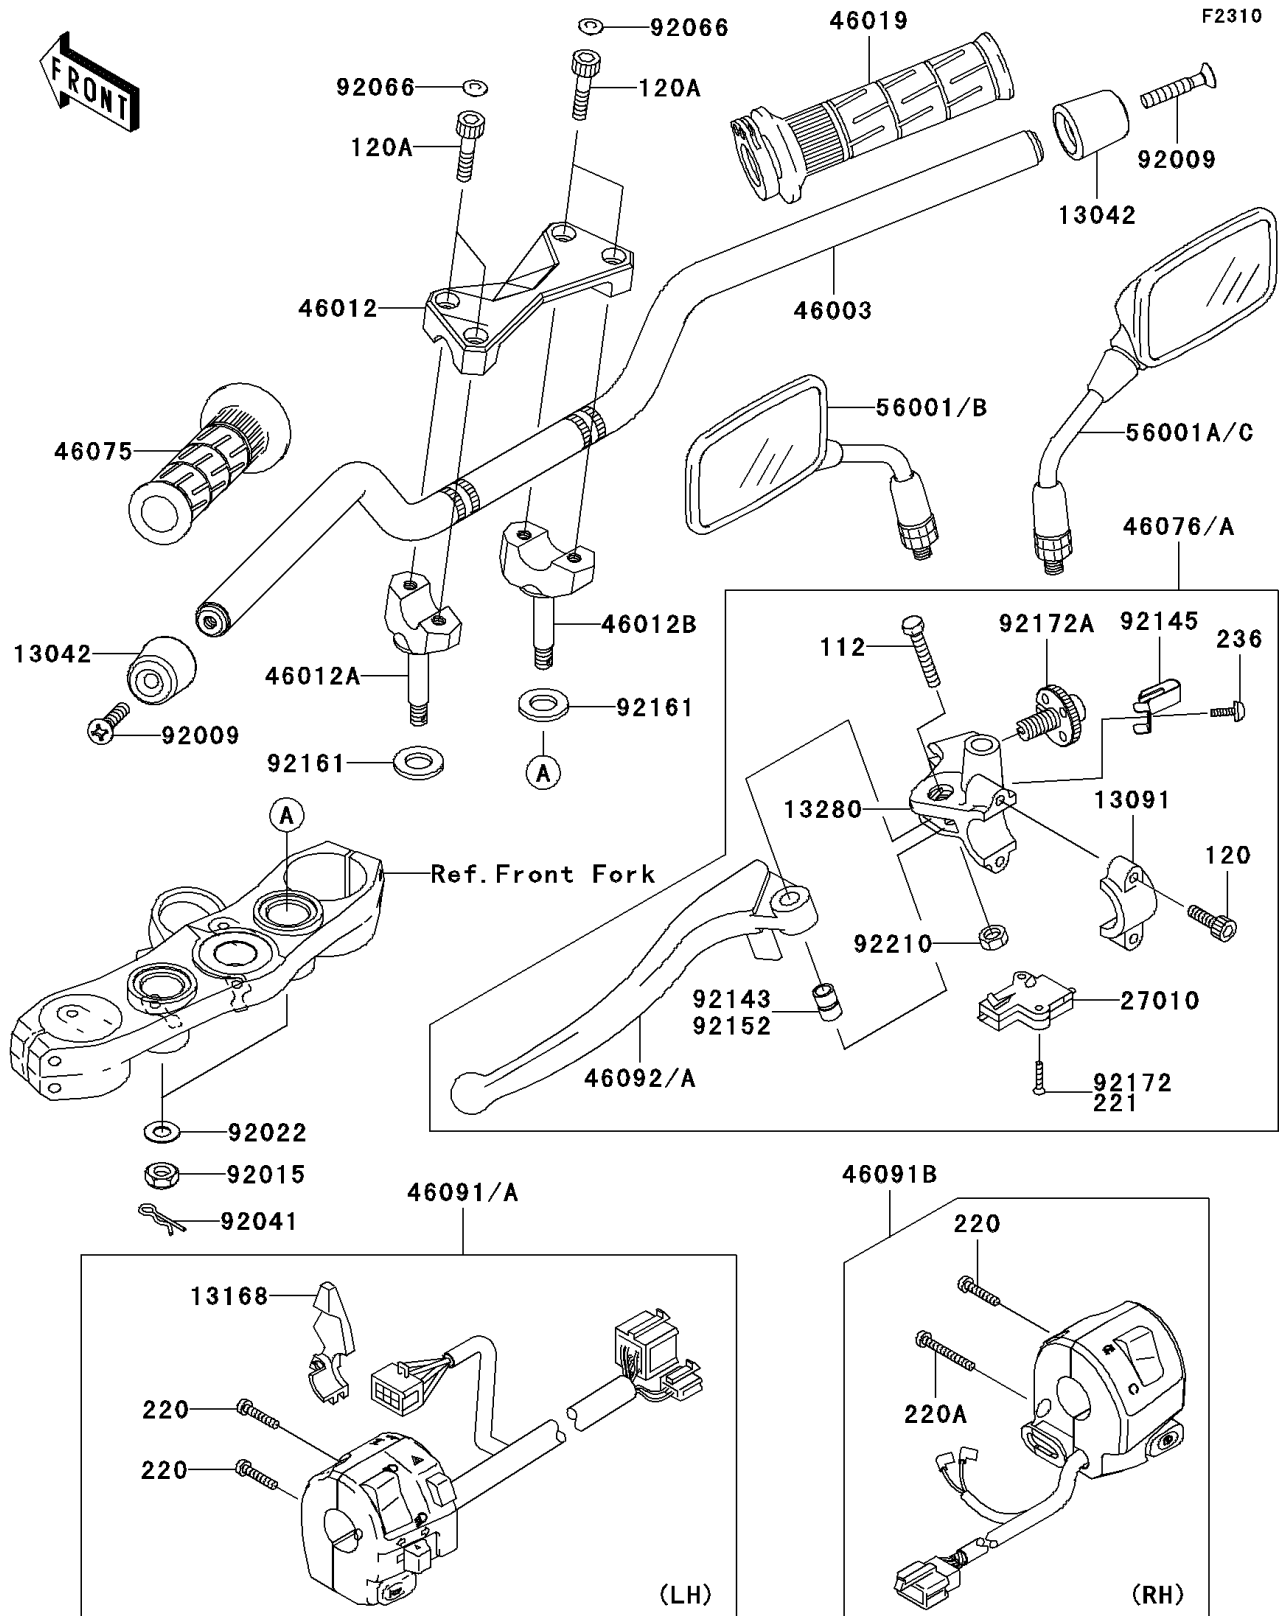

2003 Z1000

PARTS DIAGRAM

Handlebar

2003 Z1000

PARTS LIST

Handlebar

Kawasaki

Let the Good Times Roll®

ITEM NAME

PART NUMBER

QUANTITY
