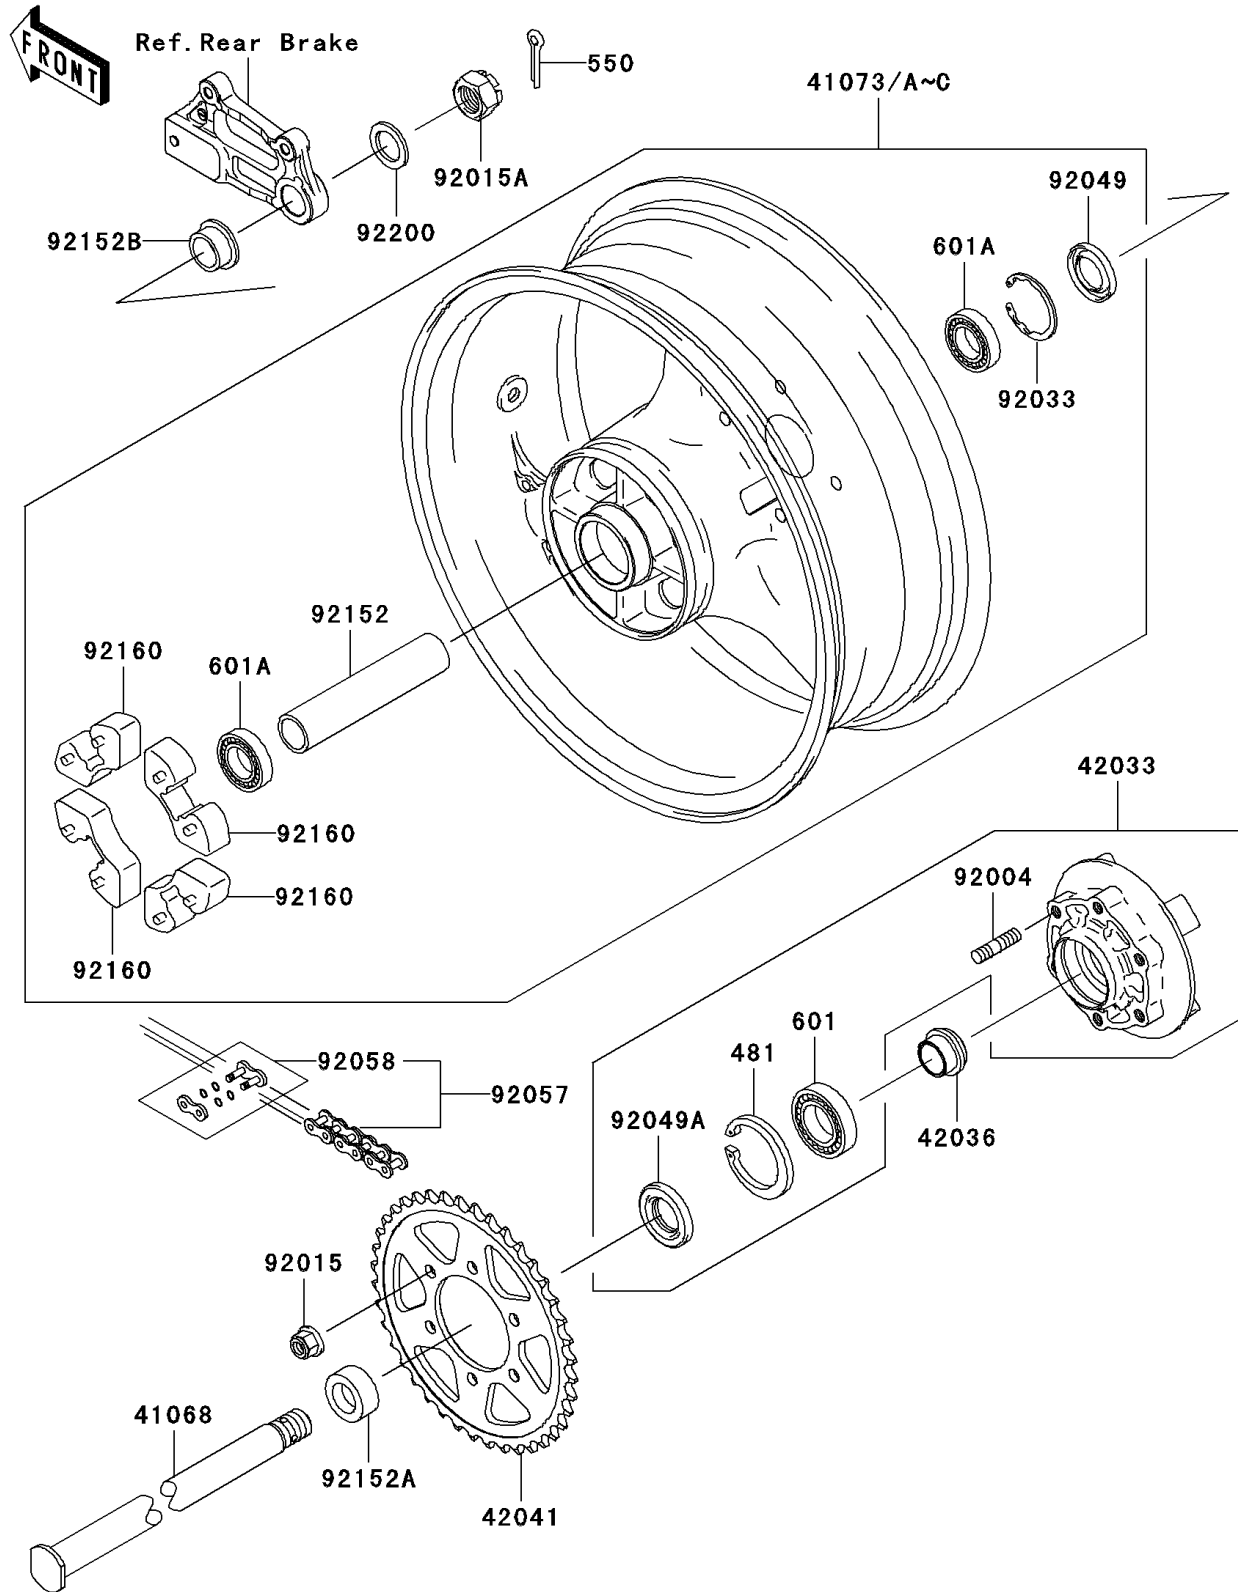

2003 Z1000

PARTS DIAGRAM

Rear Wheel/Chain

F2240

2003 Z1000

PARTS LIST

Rear Wheel/Chain

ITEM NAME

PART NUMBER

QUANTITY
