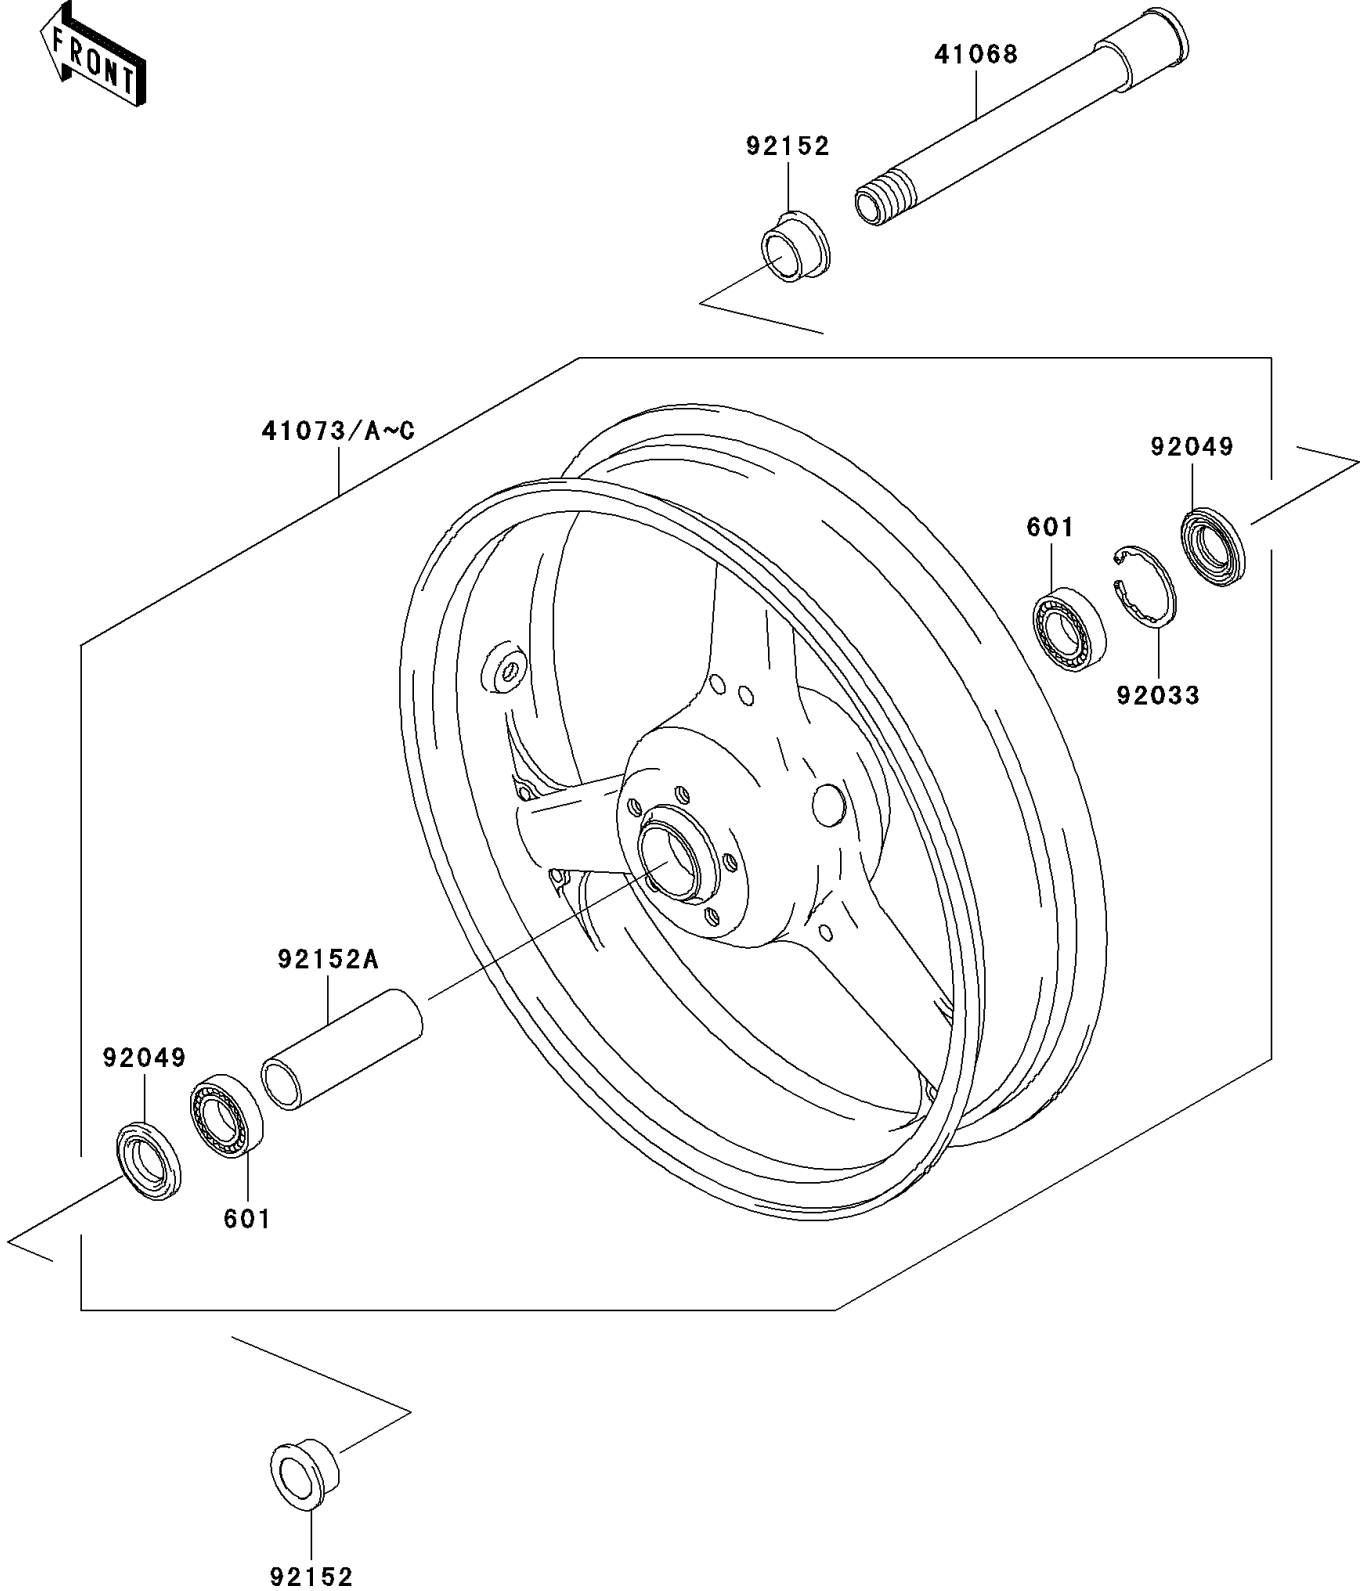

2003 Z1000

PARTS DIAGRAM

Front Wheel

F2230

2003 Z1000

PARTS LIST

Front Wheel

Kawasaki

Let the Good Times Roll®

ITEM NAME

PART NUMBER

QUANTITY
