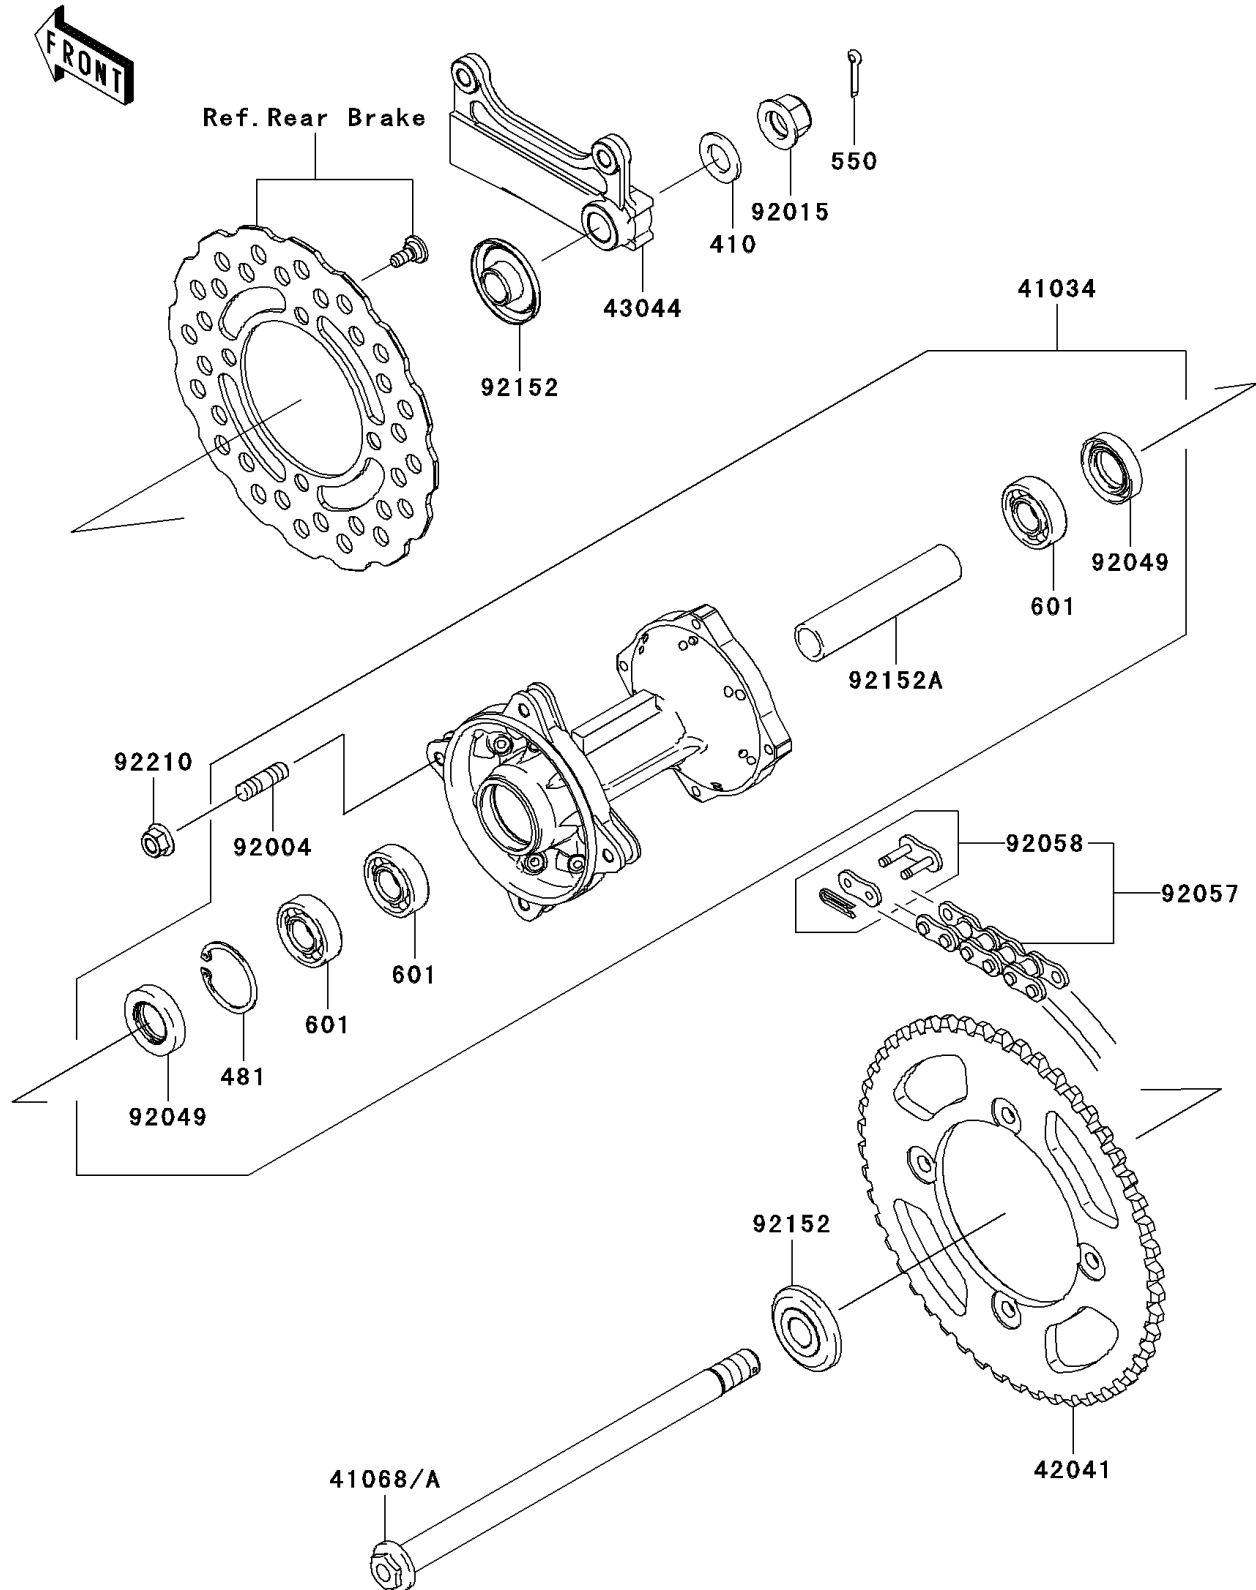

2008 KLX[®]140L

PARTS DIAGRAM

Rear Hub

F2240

2008 KLX[®]140L

PARTS LIST

Rear Hub

ITEM NAME

PART NUMBER

QUANTITY
