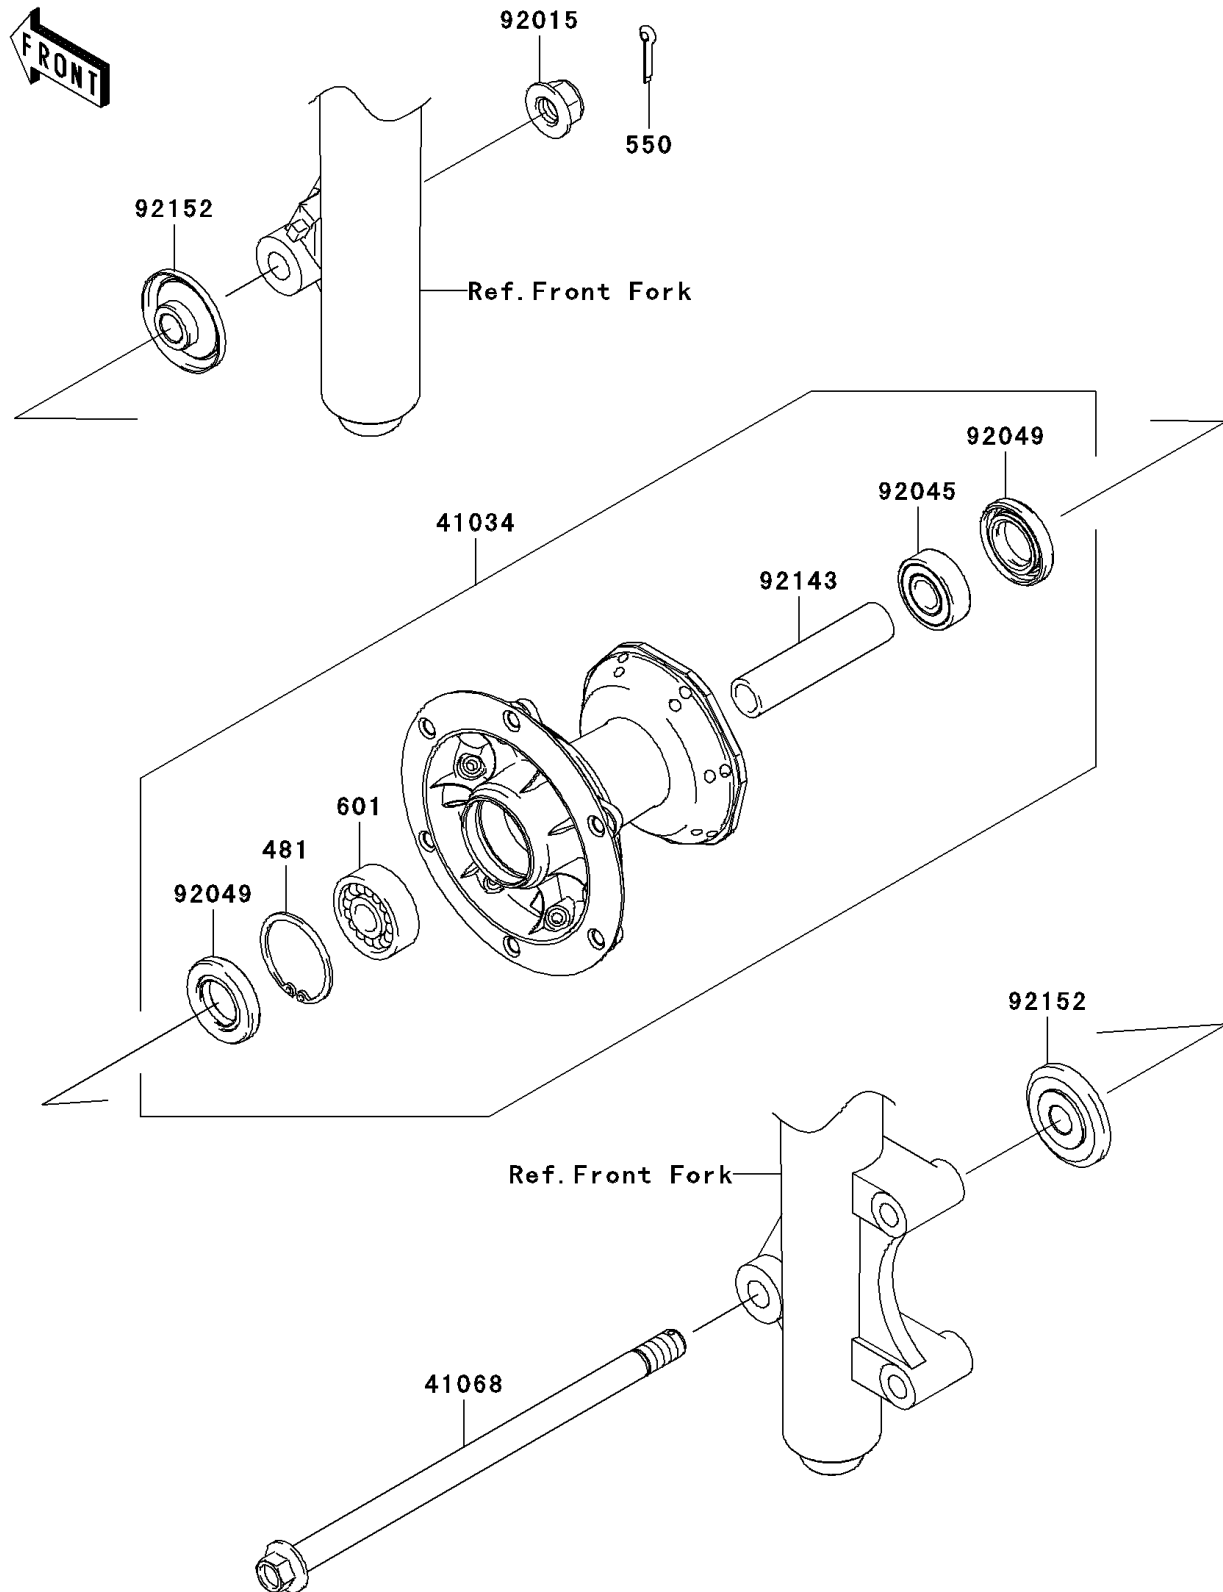

2008 KLX[®]140L

PARTS DIAGRAM

Front Hub

F2230

2008 KLX[®]140L

PARTS LIST

Front Hub

Kawasaki

Let the Good Times Roll[®]

ITEM NAME

PART NUMBER

QUANTITY
