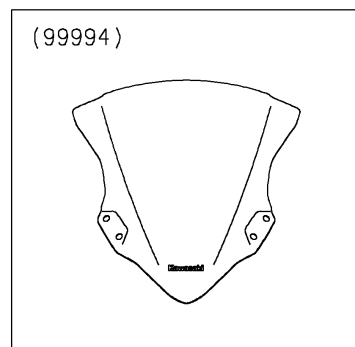

2022 NINJA® 400

PARTS DIAGRAM

Accessory(Windshield)

Kawasaki

Let the Good Times Roll®

F2910B

WD

2022 NINJA[®] 400

PARTS LIST

Accessory(Windshield)

Kawasaki

Let the Good Times Roll[®]

ITEM NAME

PART NUMBER

QUANTITY
