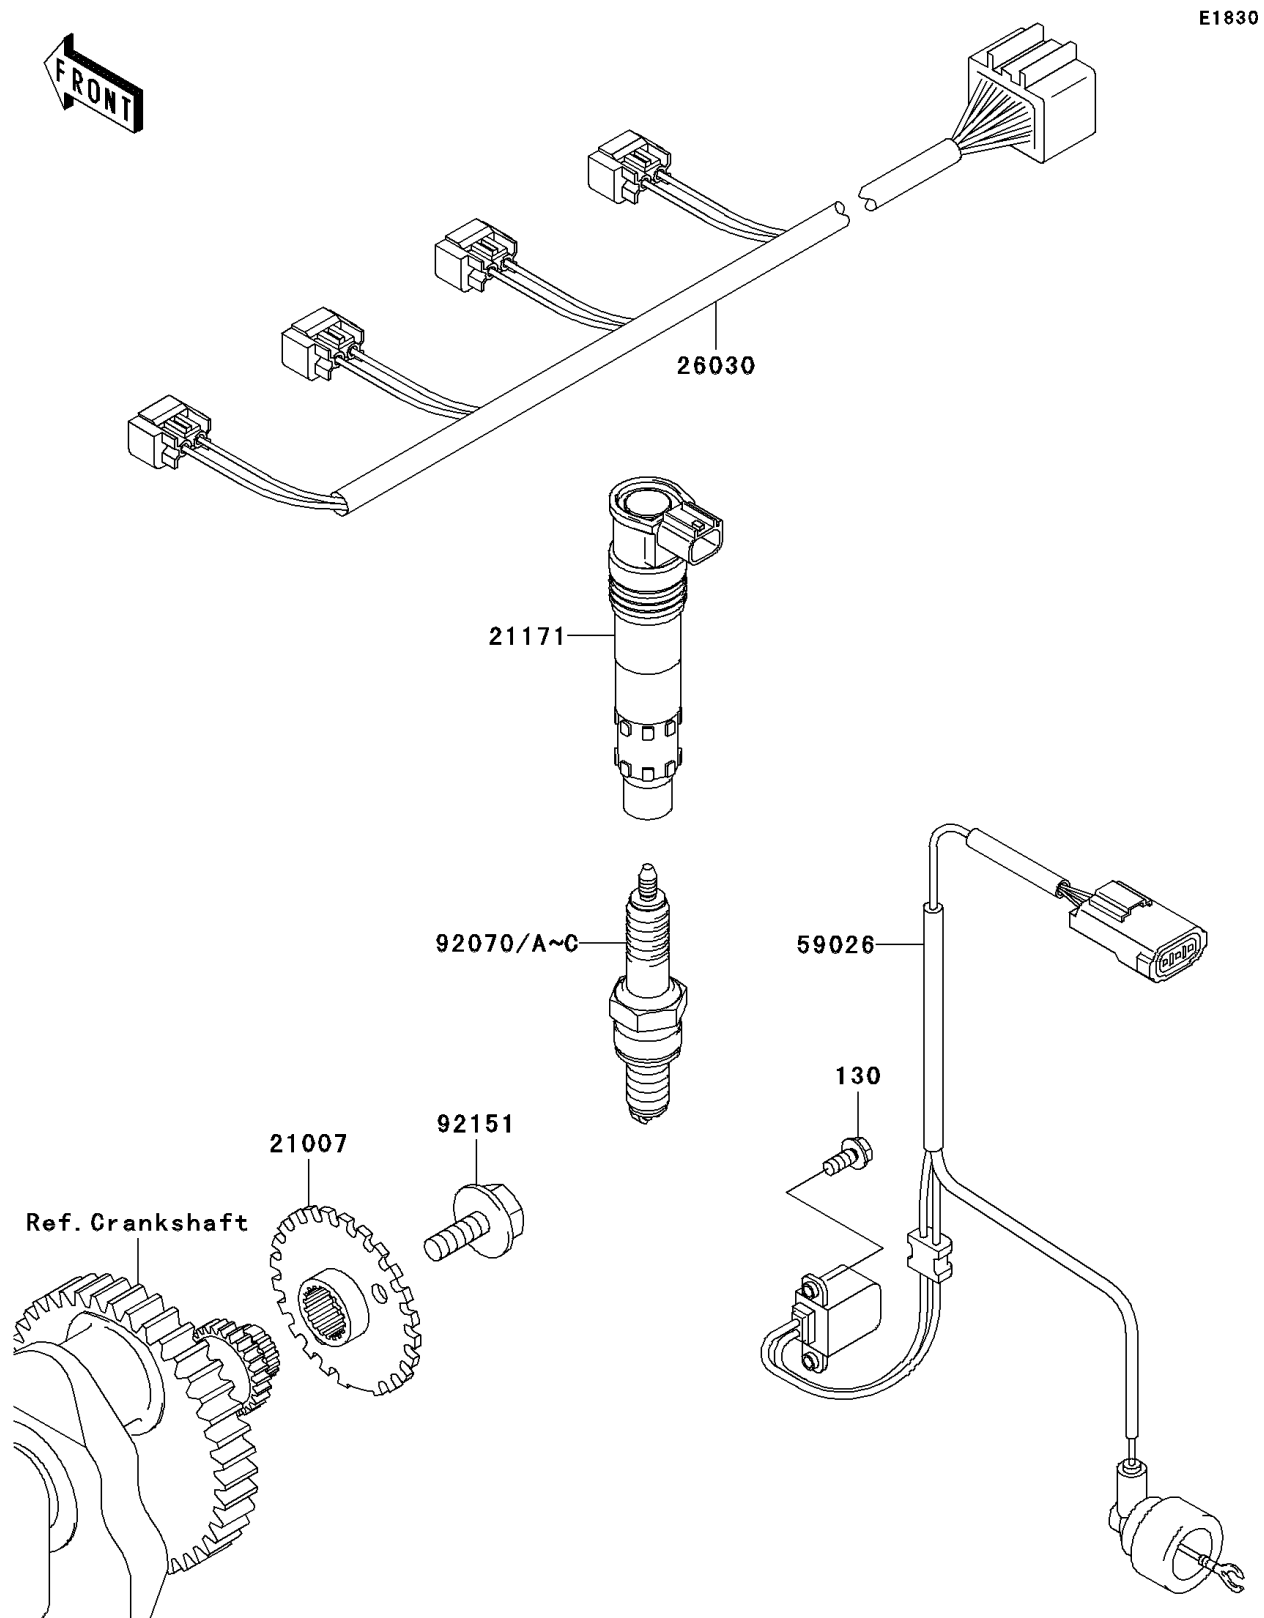

2003 Z1000

PARTS DIAGRAM

Ignition System

2003 Z1000

PARTS LIST

Ignition System

Kawasaki

Let the Good Times Roll®

ITEM NAME

PART NUMBER

QUANTITY
