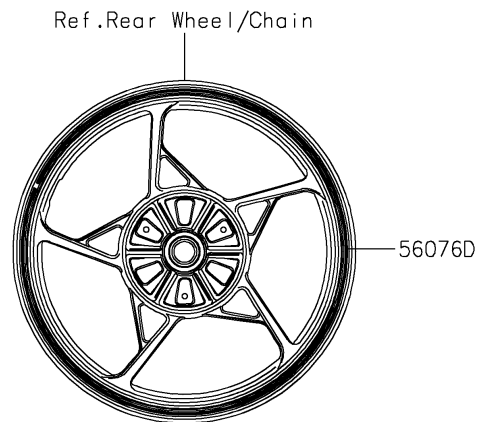

2023 Ninja 400

PARTS DIAGRAM

Decals(M.M.D.Gray)(HPFBN/HPFBL)

F2861F

2023 Ninja 400

PARTS LIST

Decals(M.M.D.Gray)(HPFBN/HPFBL)

ITEM NAME

PART NUMBER

QUANTITY
