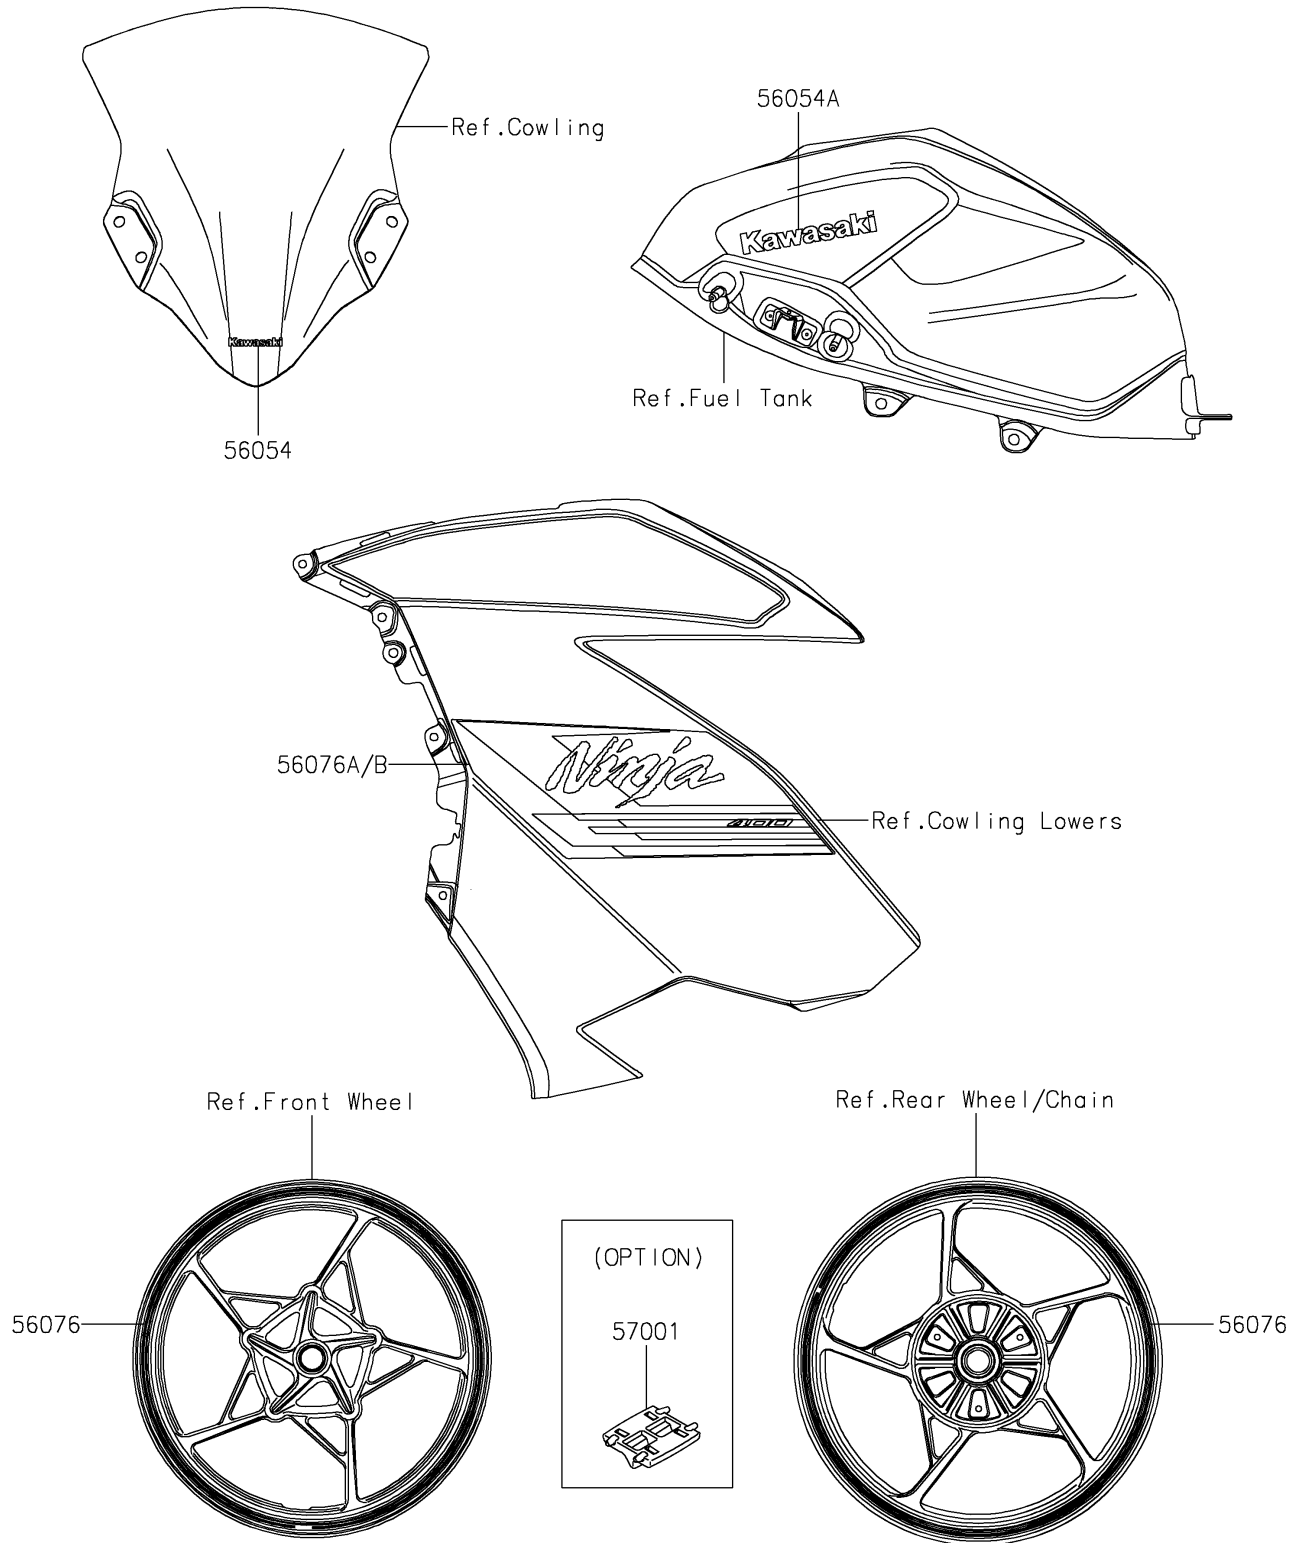

2023 Ninja® 400

PARTS DIAGRAM

Decals(M.C.Gray)(HPFNN/HPFNL)

F2861C

2023 Ninja® 400

PARTS LIST

Decals(M.C.Gray)(HPFNN/HPFNL)

ITEM NAME

PART NUMBER

QUANTITY
