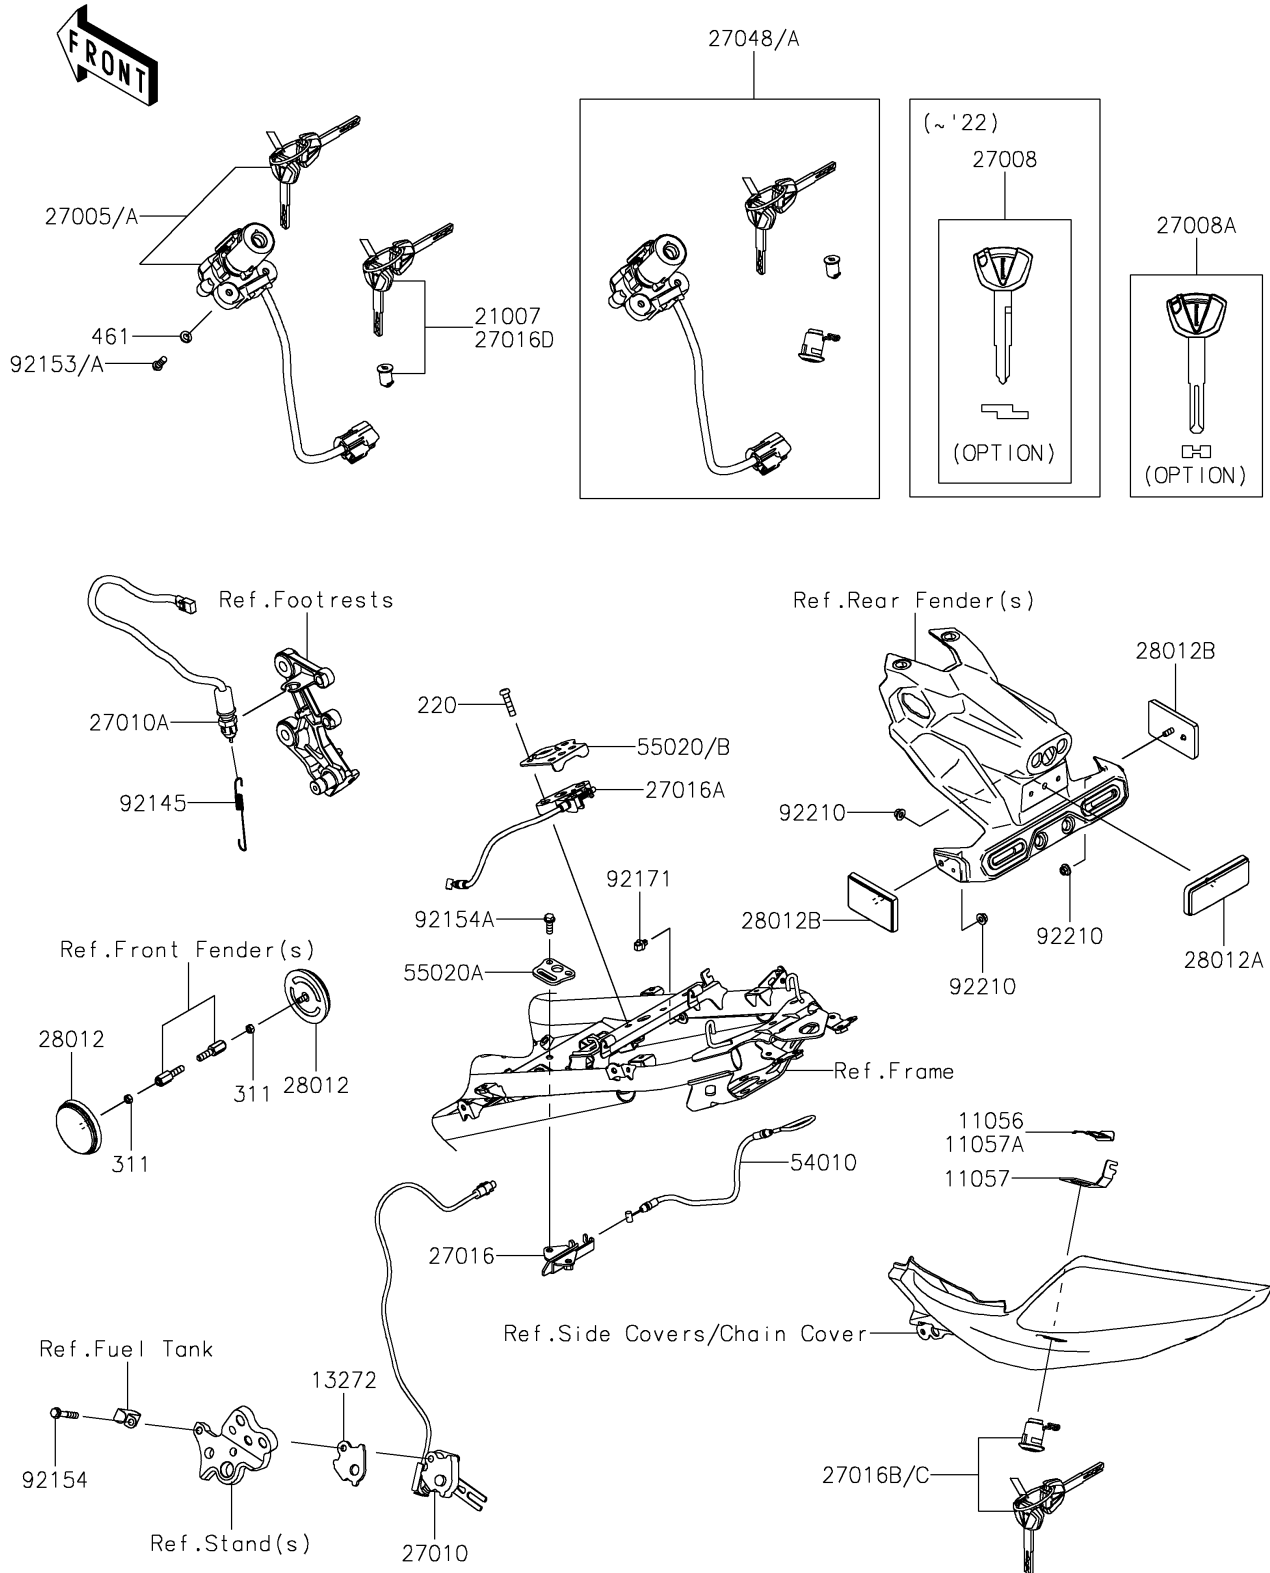

2023 Ninja 400

PARTS DIAGRAM

Ignition Switch/Locks/Reflectors

F2770

2023 Ninja 400

PARTS LIST

Ignition Switch/Locks/Reflectors

ITEM NAME

PART NUMBER

QUANTITY
