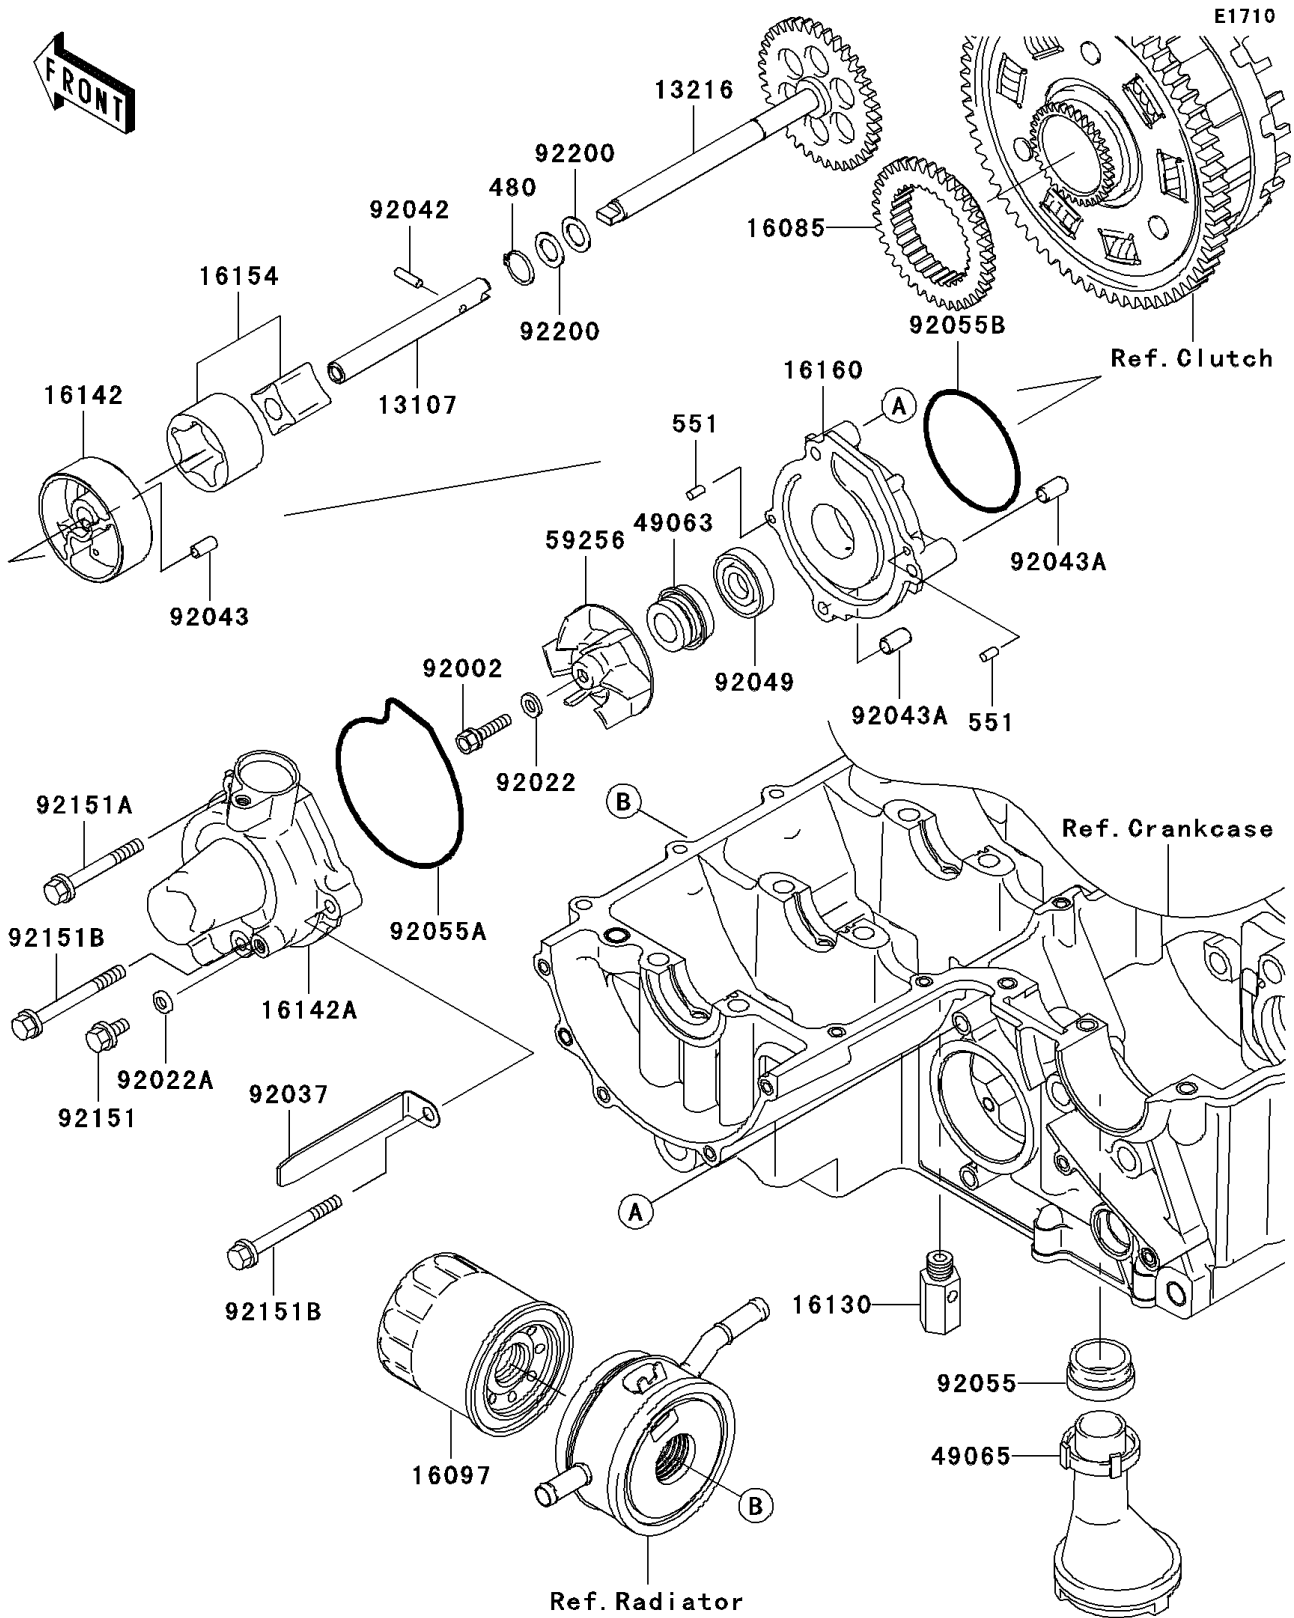

2003 Z1000

PARTS DIAGRAM

Oil Pump/Oil Filter

Kawasaki

Let the Good Times Roll®

2003 Z1000

PARTS LIST

Oil Pump/Oil Filter

Kawasaki

Let the Good Times Roll®

ITEM NAME

PART NUMBER

QUANTITY
