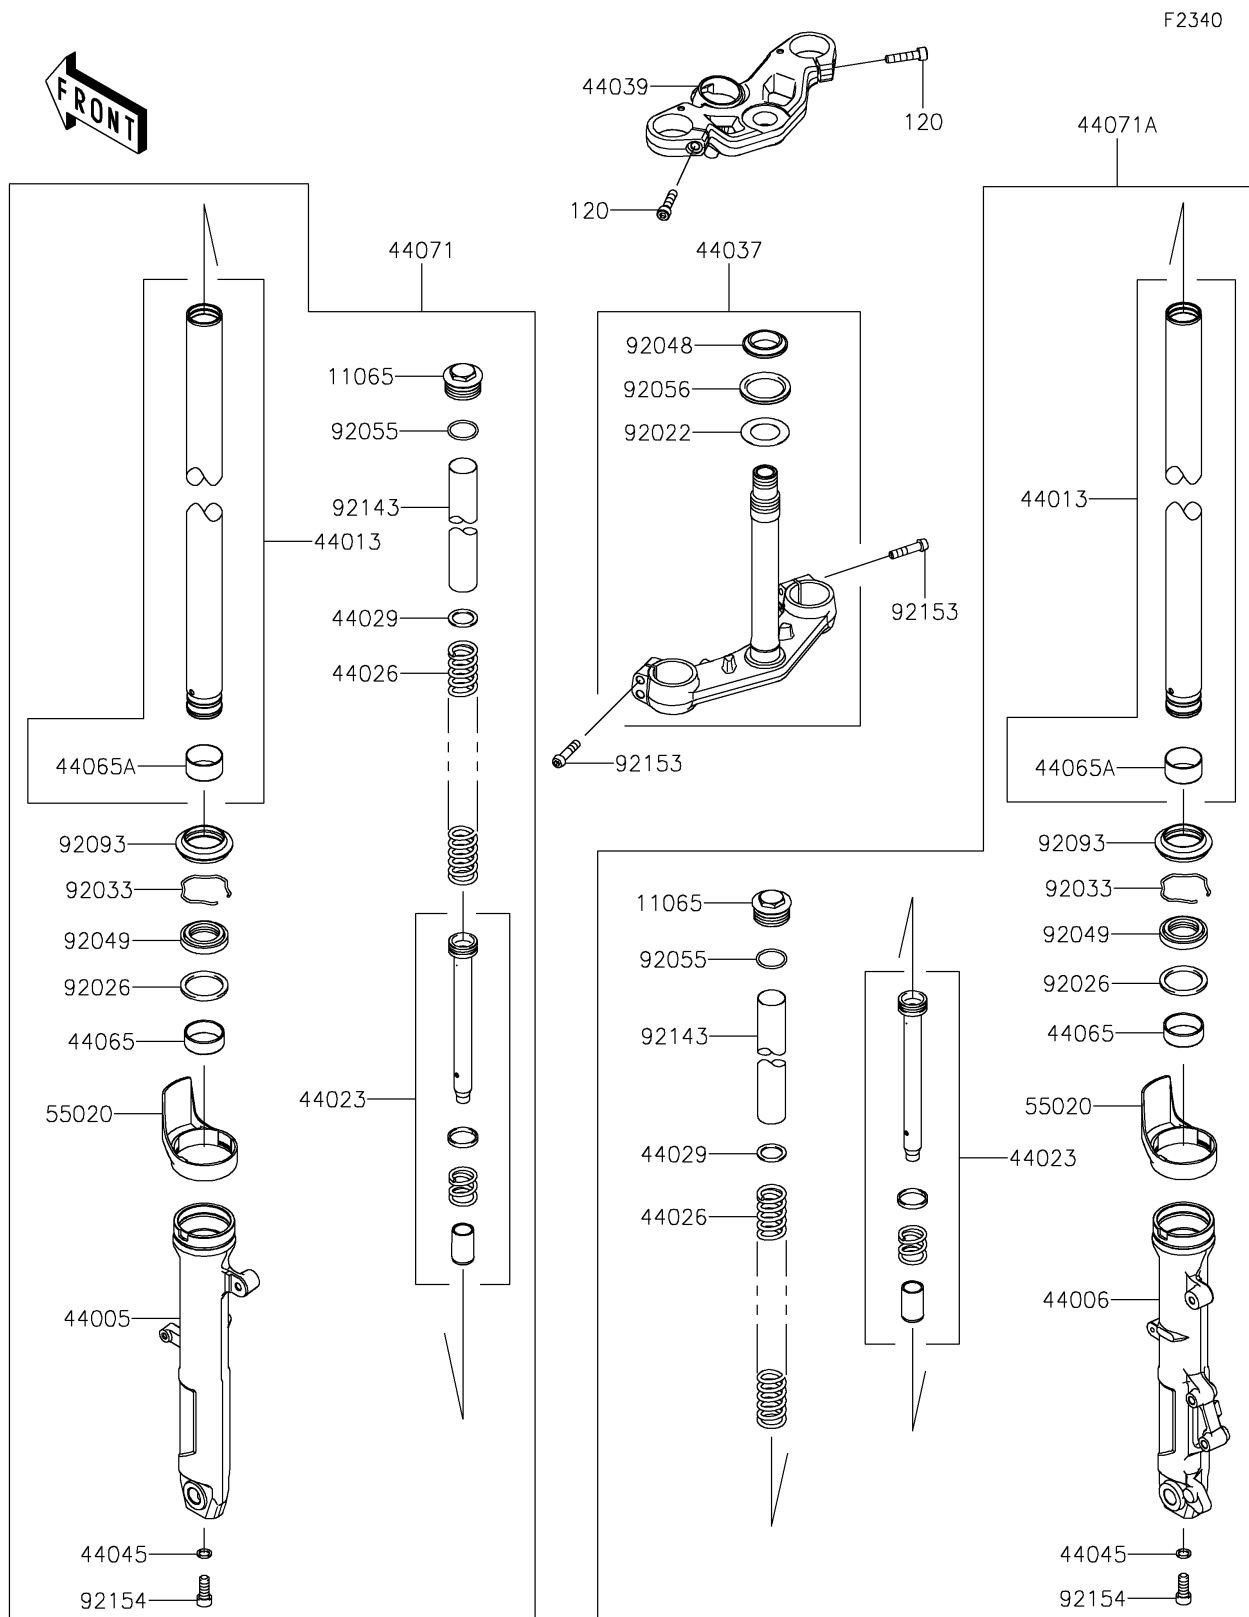

2022 NINJA® 400

PARTS DIAGRAM

Front Fork

2022 NINJA® 400

PARTS LIST

Front Fork

ITEM NAME

PART NUMBER

QUANTITY
