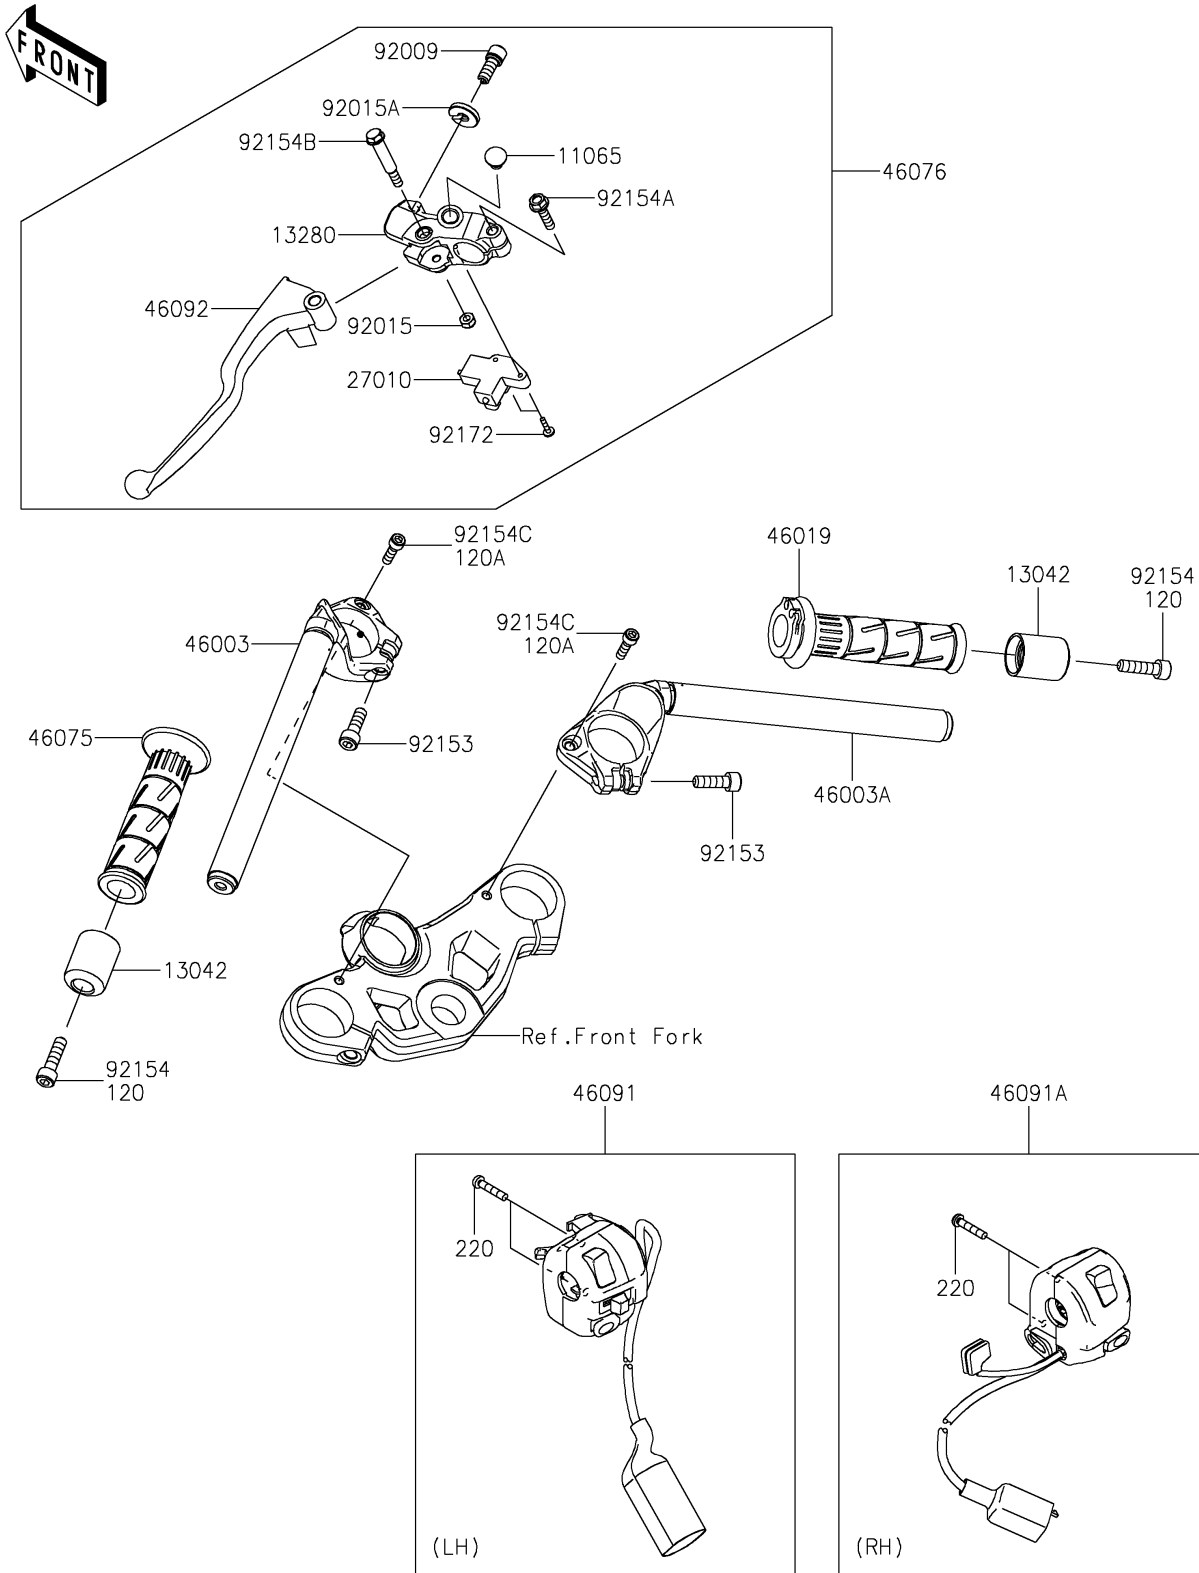

2023 Ninja 400

PARTS DIAGRAM

Handlebar

F2310

2023 Ninja 400

PARTS LIST

Handlebar

ITEM NAME

PART NUMBER

QUANTITY
