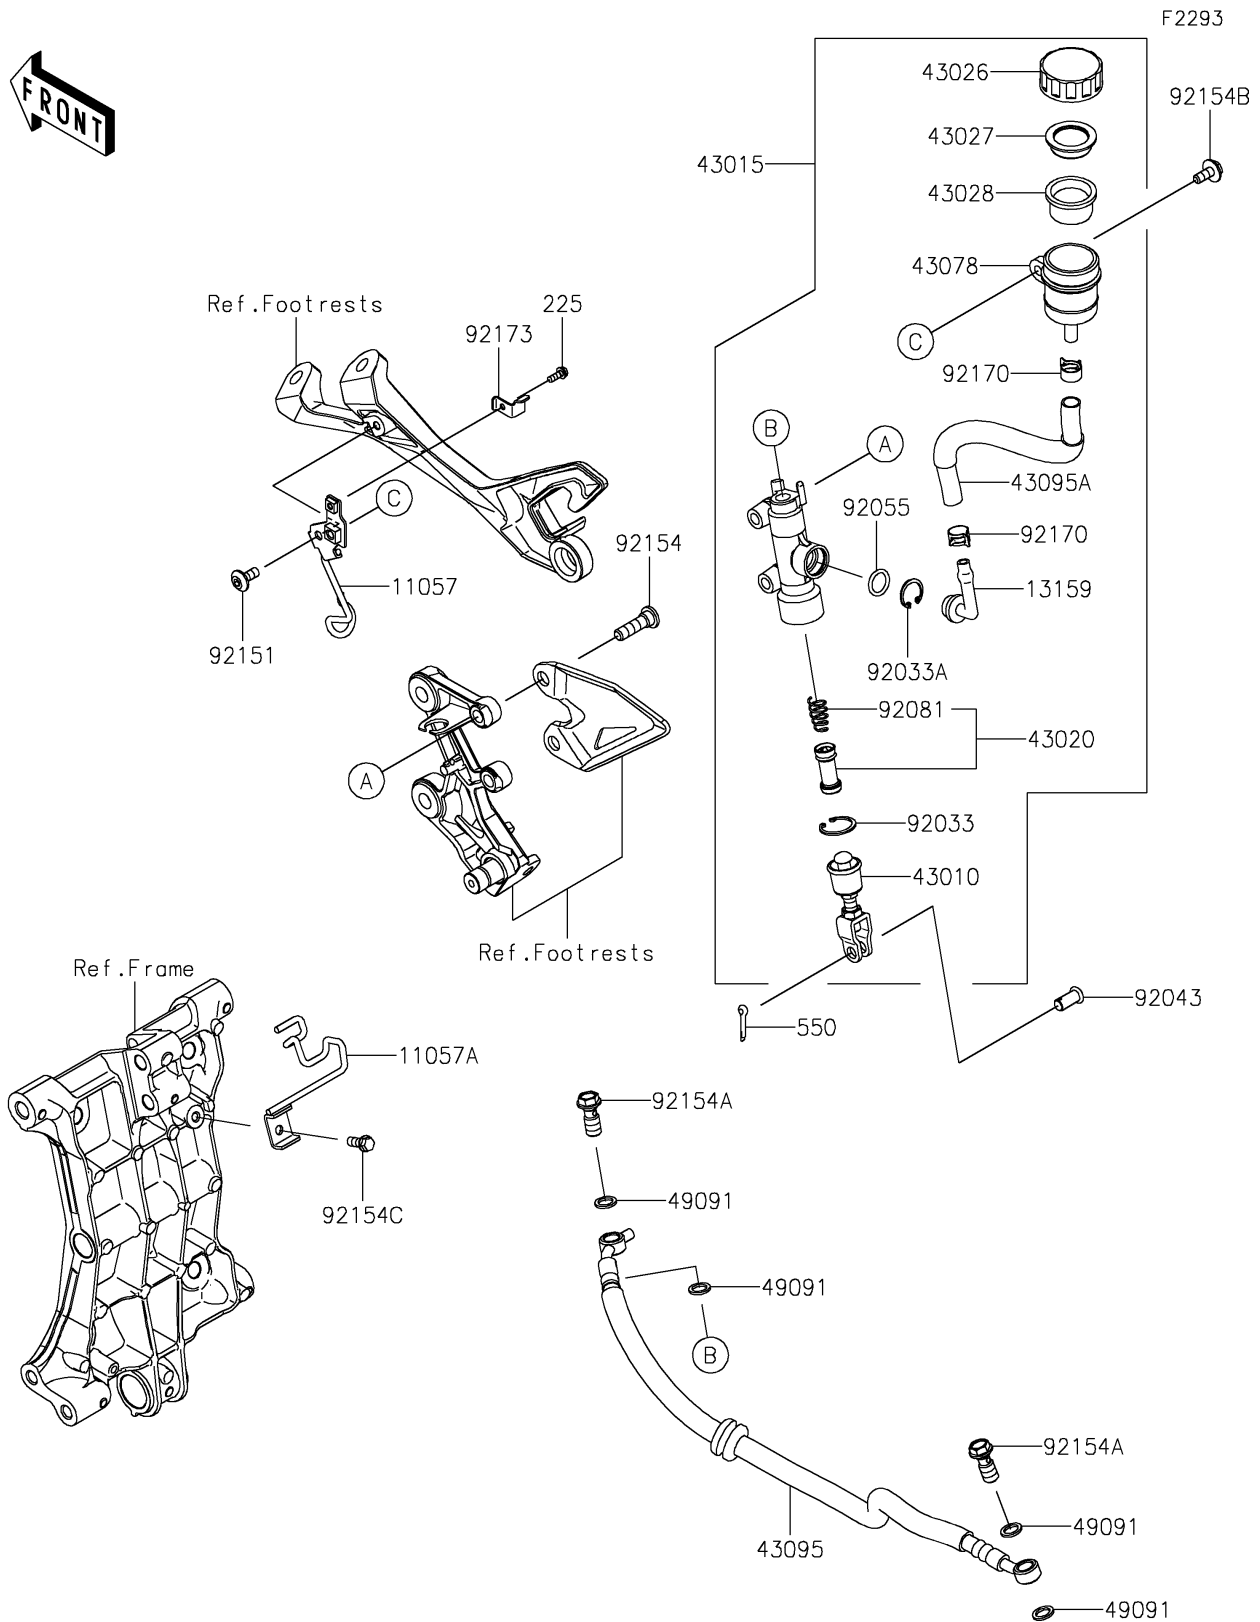

2022 NINJA® 400

PARTS DIAGRAM

Rear Master Cylinder

2022 NINJA® 400

PARTS LIST

Rear Master Cylinder

ITEM NAME	PART NUMBER	QUANTITY
BRACKET,RR RESERVOIR (Ref # 11057)	11057-1101	1
BRACKET,PIVOT BRACKET (Ref # 11057A)	11057-1105	1
CONNECTOR (Ref # 13159)	13159-1056	1
ROD-ASSY-BRAKE (Ref # 43010)	43010-0022	1
CYLINDER-ASSY-MASTER,RR (Ref # 43015)	43015-0667	1
PISTON-COMP-BRAKE (Ref # 43020)	43020-0023	1
CAP-BRAKE (Ref # 43026)	43026-0009	1
PLATE-DIAPHRAGM (Ref # 43027)	43027-1053	1
DIAPHRAGM (Ref # 43028)	43028-1065	1
RESERVOIR (Ref # 43078)	43078-0040	1
HOSE-BRAKE,RR M/CYL.-RR CAL. (Ref # 43095)	43095-1492	1
HOSE-BRAKE,RR RESERVOIR (Ref # 43095A)	43095-1495	1
WASHER-SEAL,10.1X14.5X1.5 (Ref # 49091)	49091-0001	4
RING-SNAP,20.9X24.6X1.2 (Ref # 92033)	92033-0079	1
RING-SNAP,20.5MM (Ref # 92033A)	92033-1186	1
PIN (Ref # 92043)	92043-0904	1
RING-O,14.8X2.4 (Ref # 92055)	92055-0741	1
SPRING,MASTER CYLINDER (Ref # 92081)	92081-1737	1
BOLT,SOCKET,6X14 (Ref # 92151)	92151-1654	1
BOLT,SOCKET,8X30 (Ref # 92154)	92154-0843	2
BOLT,BANJO,10X23 (Ref # 92154A)	92154-1712	2
BOLT,UPSET-WP,6X16 (Ref # 92154B)	92154-2244	1
BOLT,6X14 (Ref # 92154C)	92154-4129	1
CLAMP,HOSE (Ref # 92170)	92170-1091	2
CLAMP,RESERVOIR TANK CAP (Ref # 92173)	92173-0028	1
SCREW-PAN-WSP-CROS,4X12 (Ref # 225)	225AB0412	1
PIN-COTTER,2.0X15 (Ref # 550)	550AA2015	1