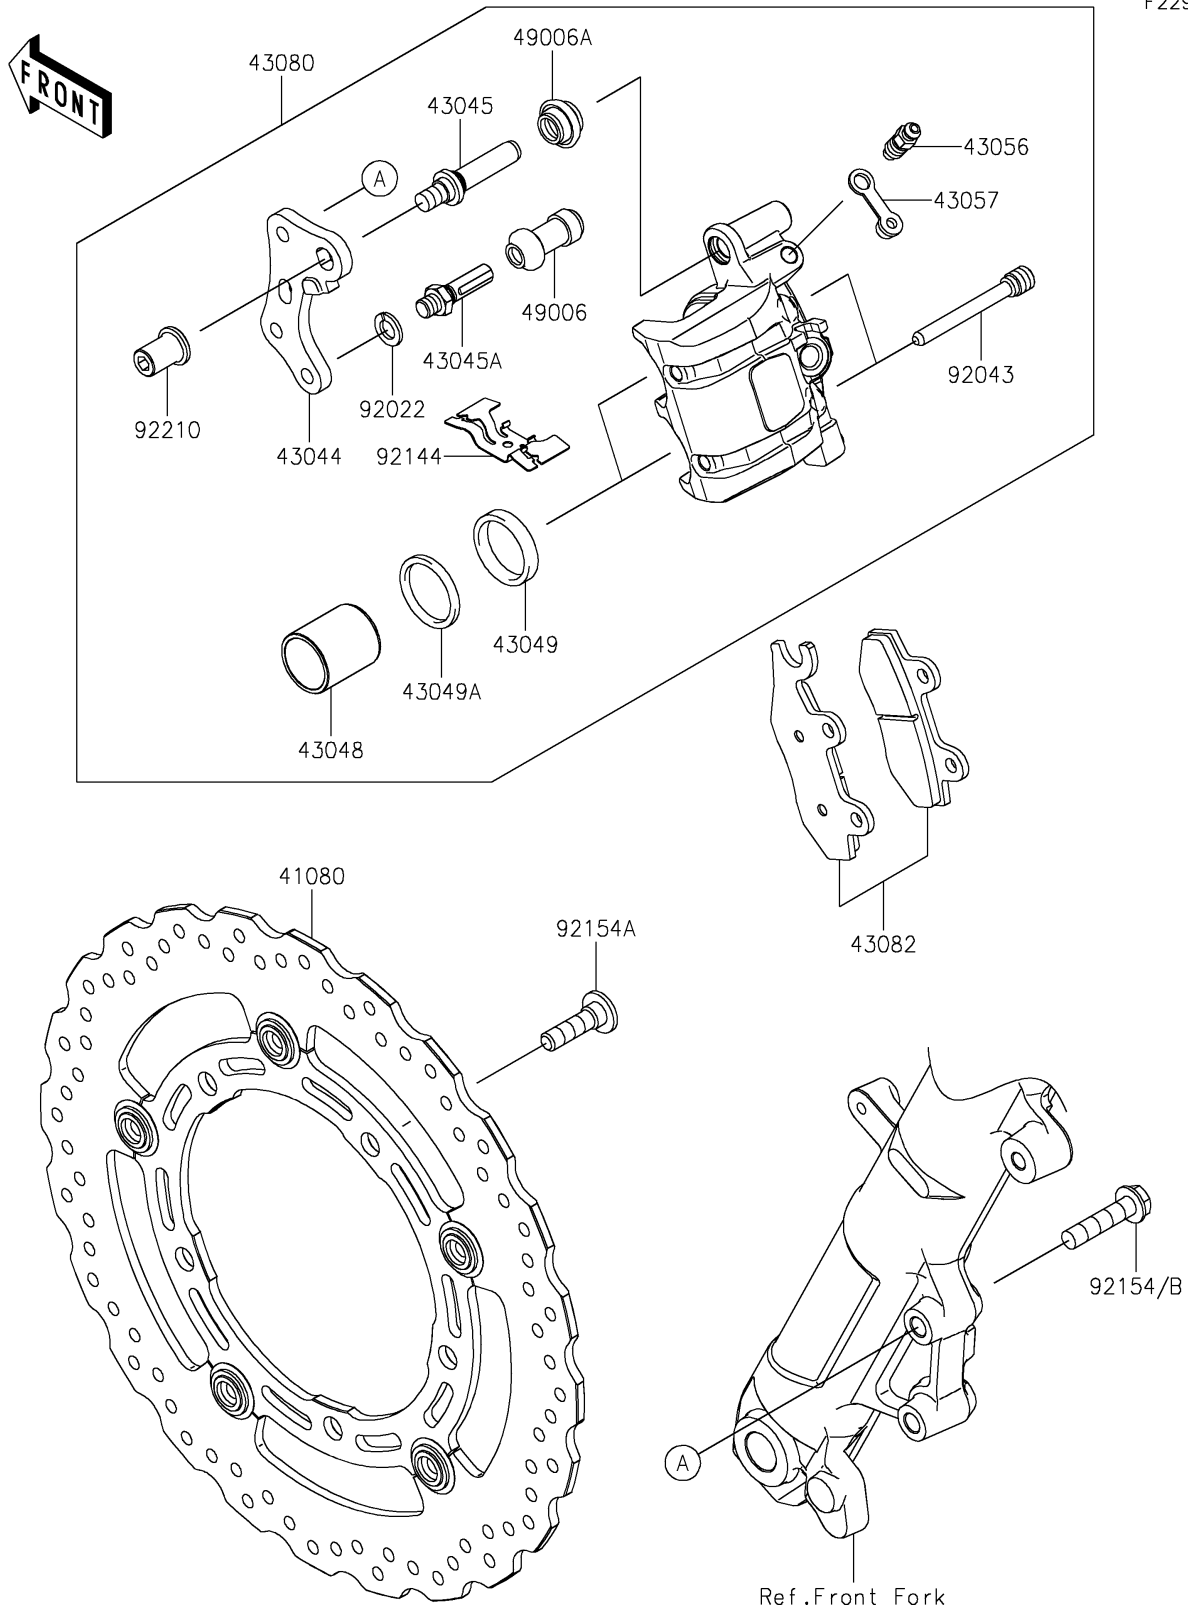

2023 Ninja[®] 400

PARTS DIAGRAM

Front Brake

F2292

2023 Ninja® 400

PARTS LIST

Front Brake

ITEM NAME

PART NUMBER

QUANTITY
