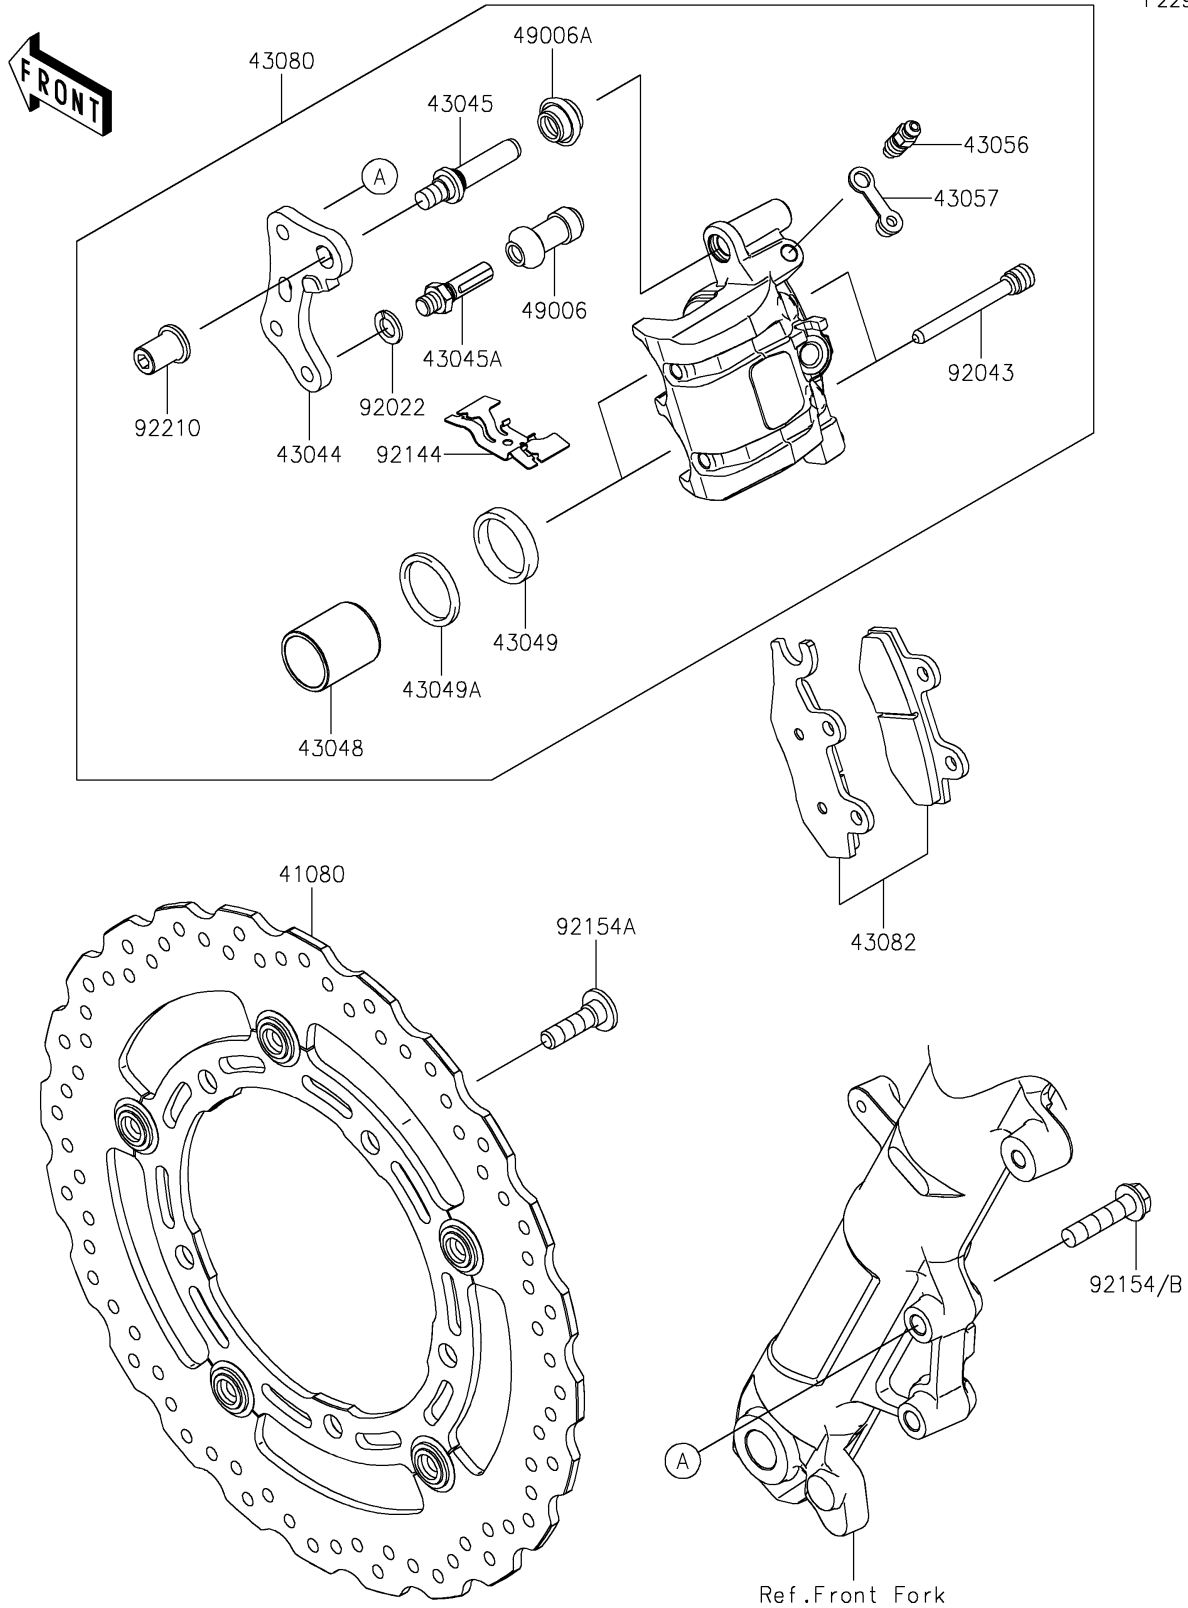

2023 Ninja 400

PARTS DIAGRAM

Front Brake

F2292

2023 Ninja 400

PARTS LIST

Front Brake

ITEM NAME

PART NUMBER

QUANTITY
