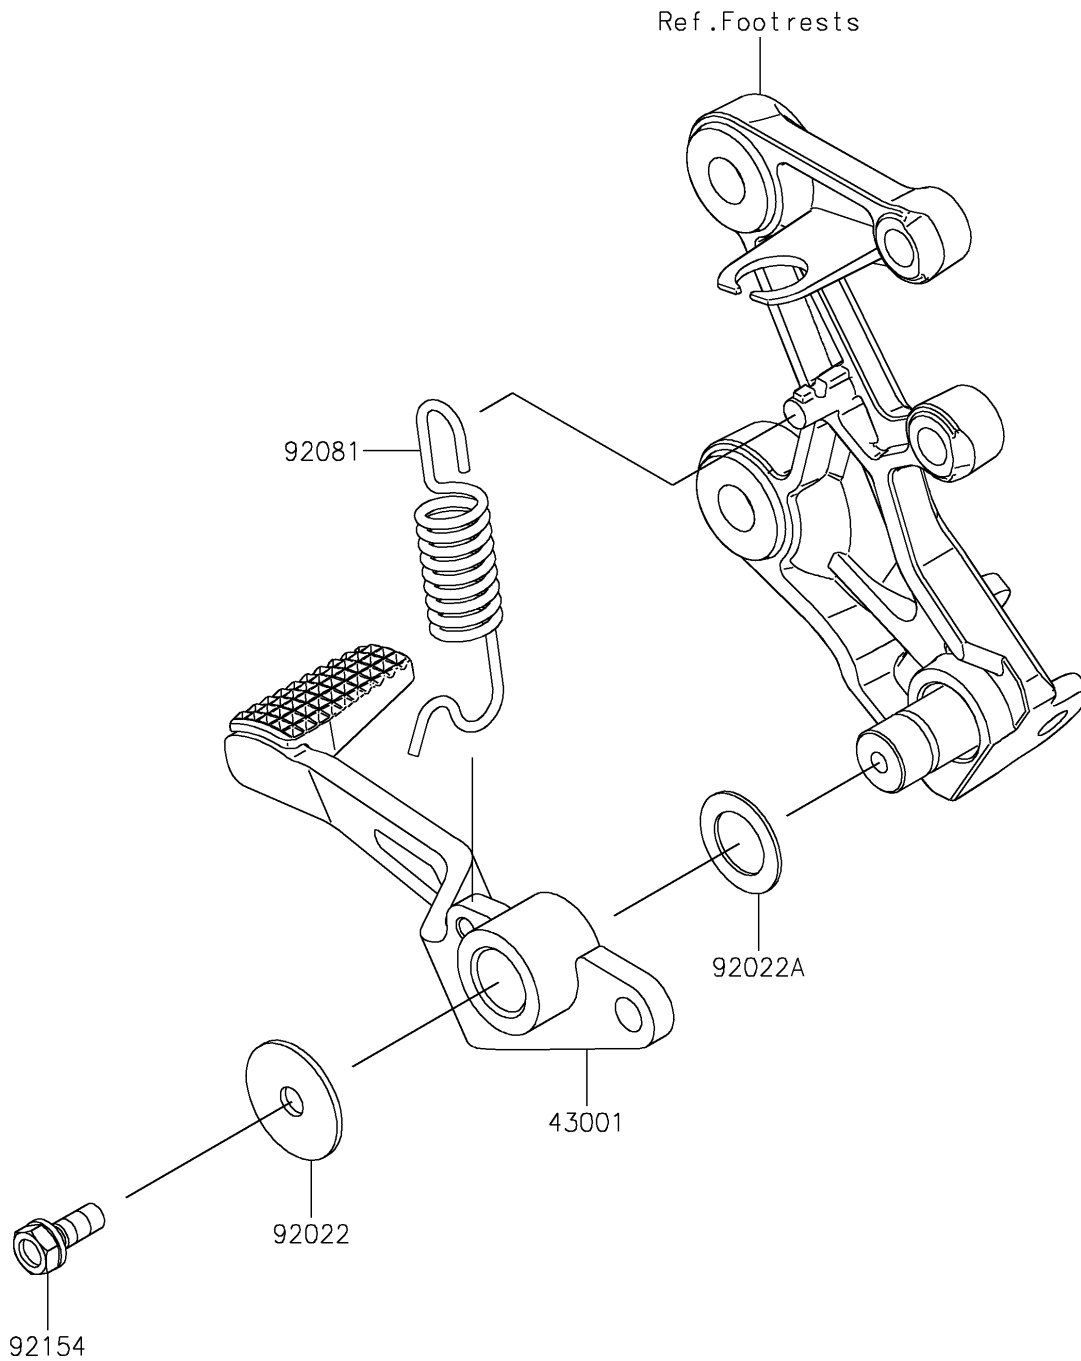

2023 Ninja 400

PARTS DIAGRAM

Brake Pedal/Torque Link

F2260

2023 Ninja 400

PARTS LIST

Brake Pedal/Torque Link

ITEM NAME

PART NUMBER

QUANTITY
