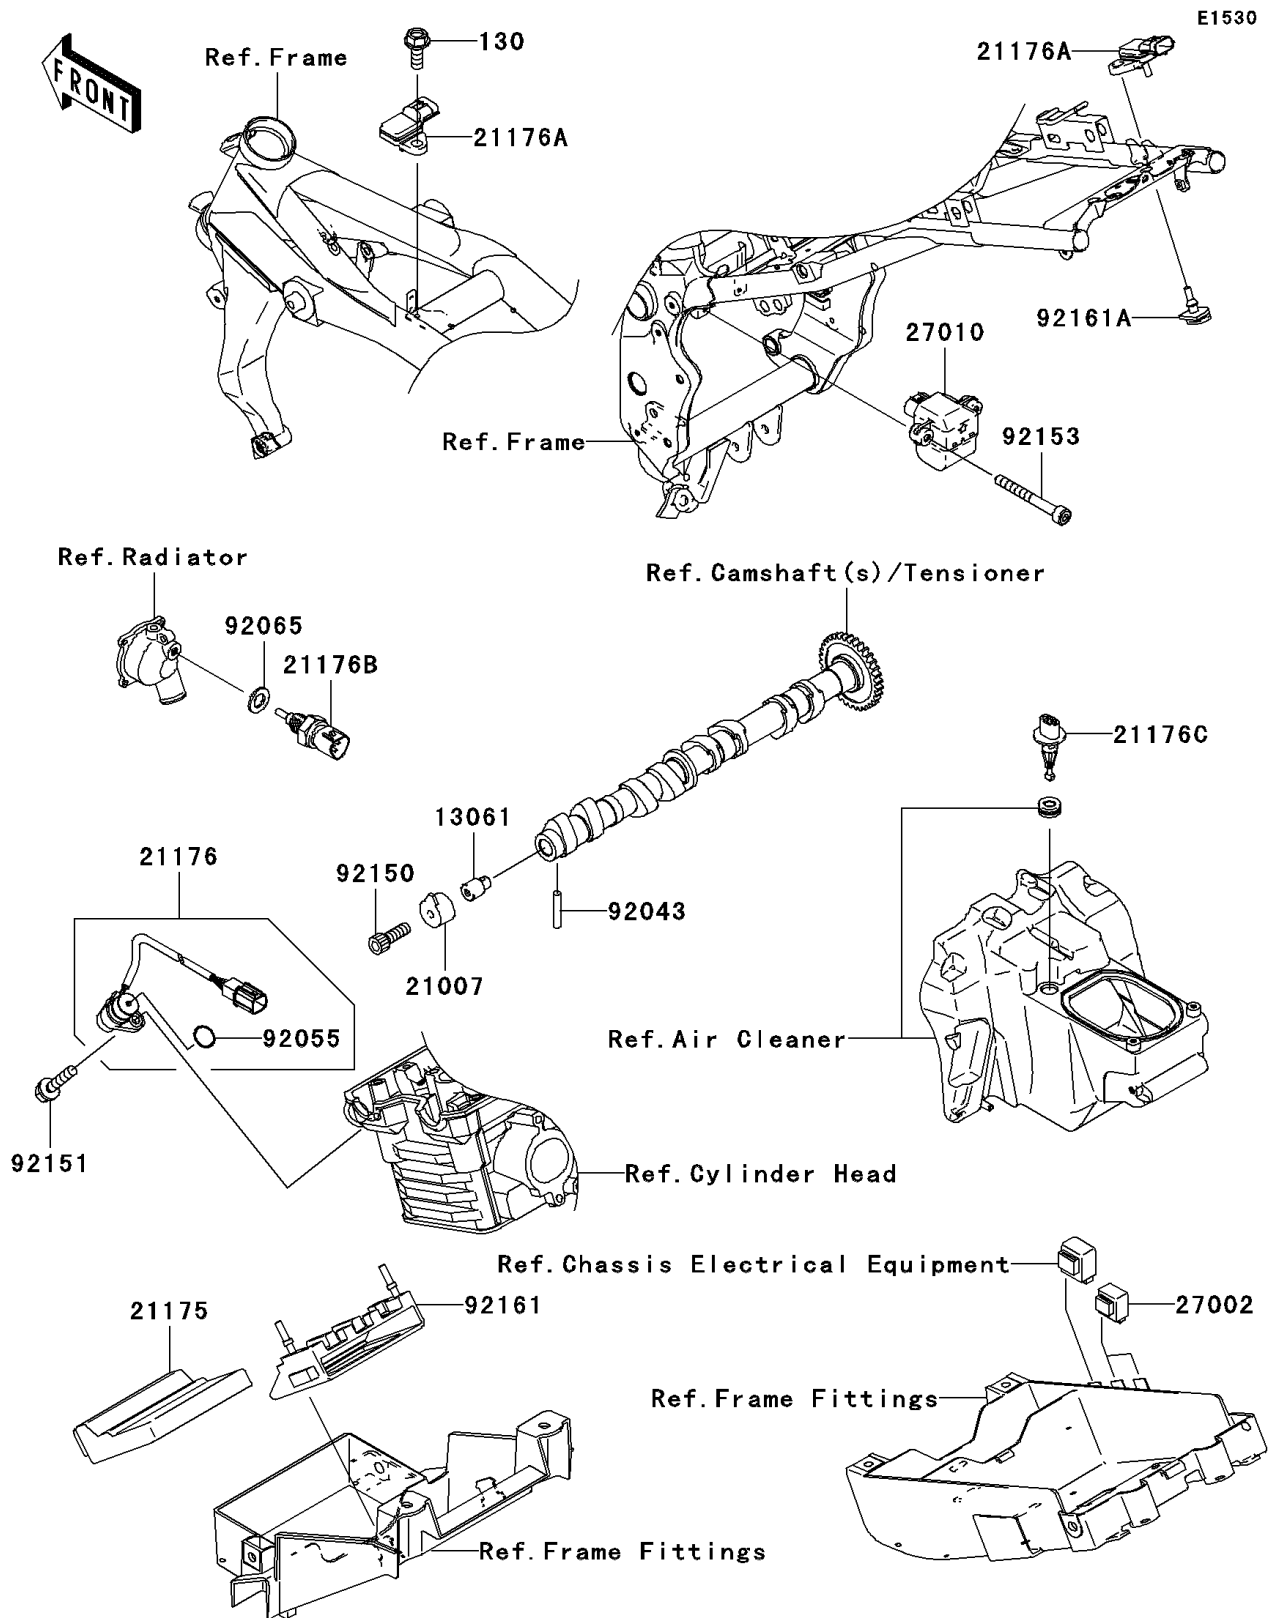

2004 Z1000

PARTS DIAGRAM

Fuel Injection

2004 Z1000

PARTS LIST

Fuel Injection

Kawasaki

Let the Good Times Roll®

ITEM NAME

PART NUMBER

QUANTITY
