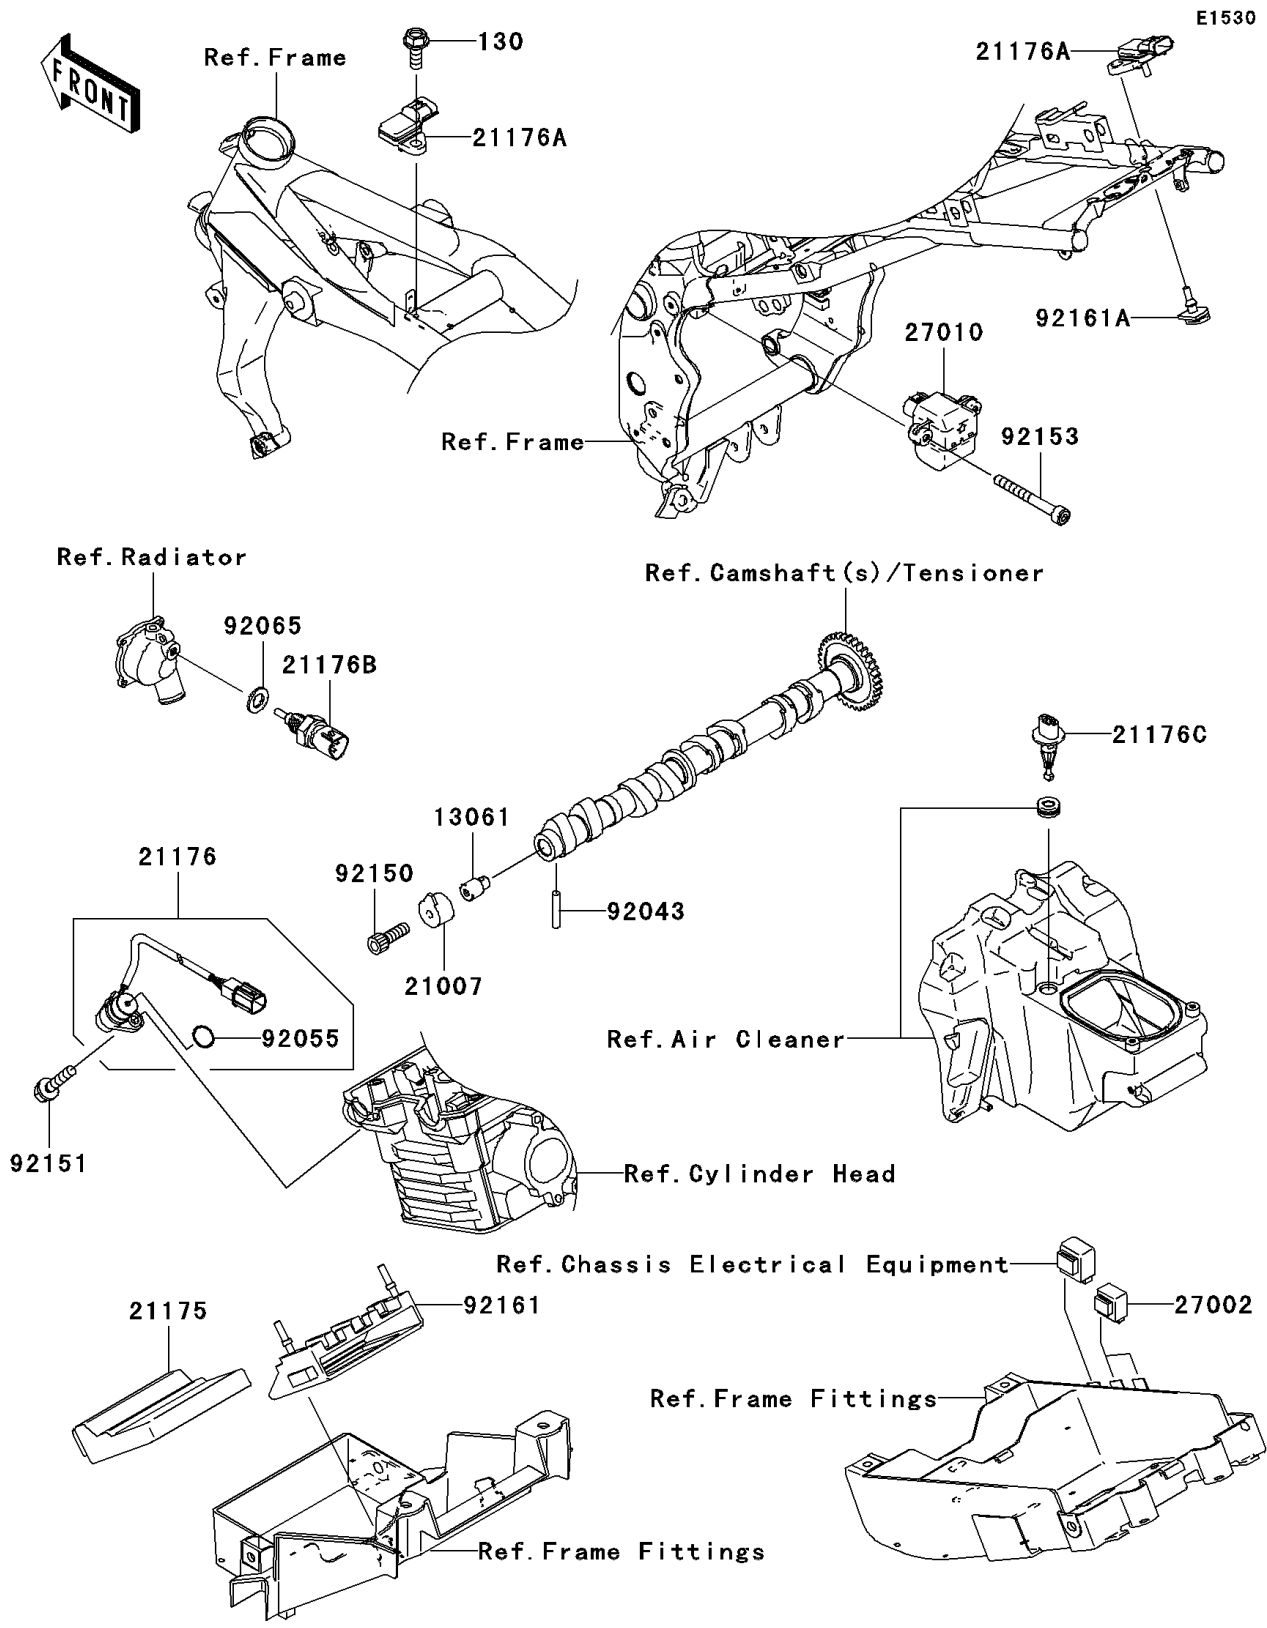

2003 Z1000

PARTS DIAGRAM

Fuel Injection

2003 Z1000

PARTS LIST

Fuel Injection

Kawasaki

Let the Good Times Roll®

ITEM NAME

PART NUMBER

QUANTITY
