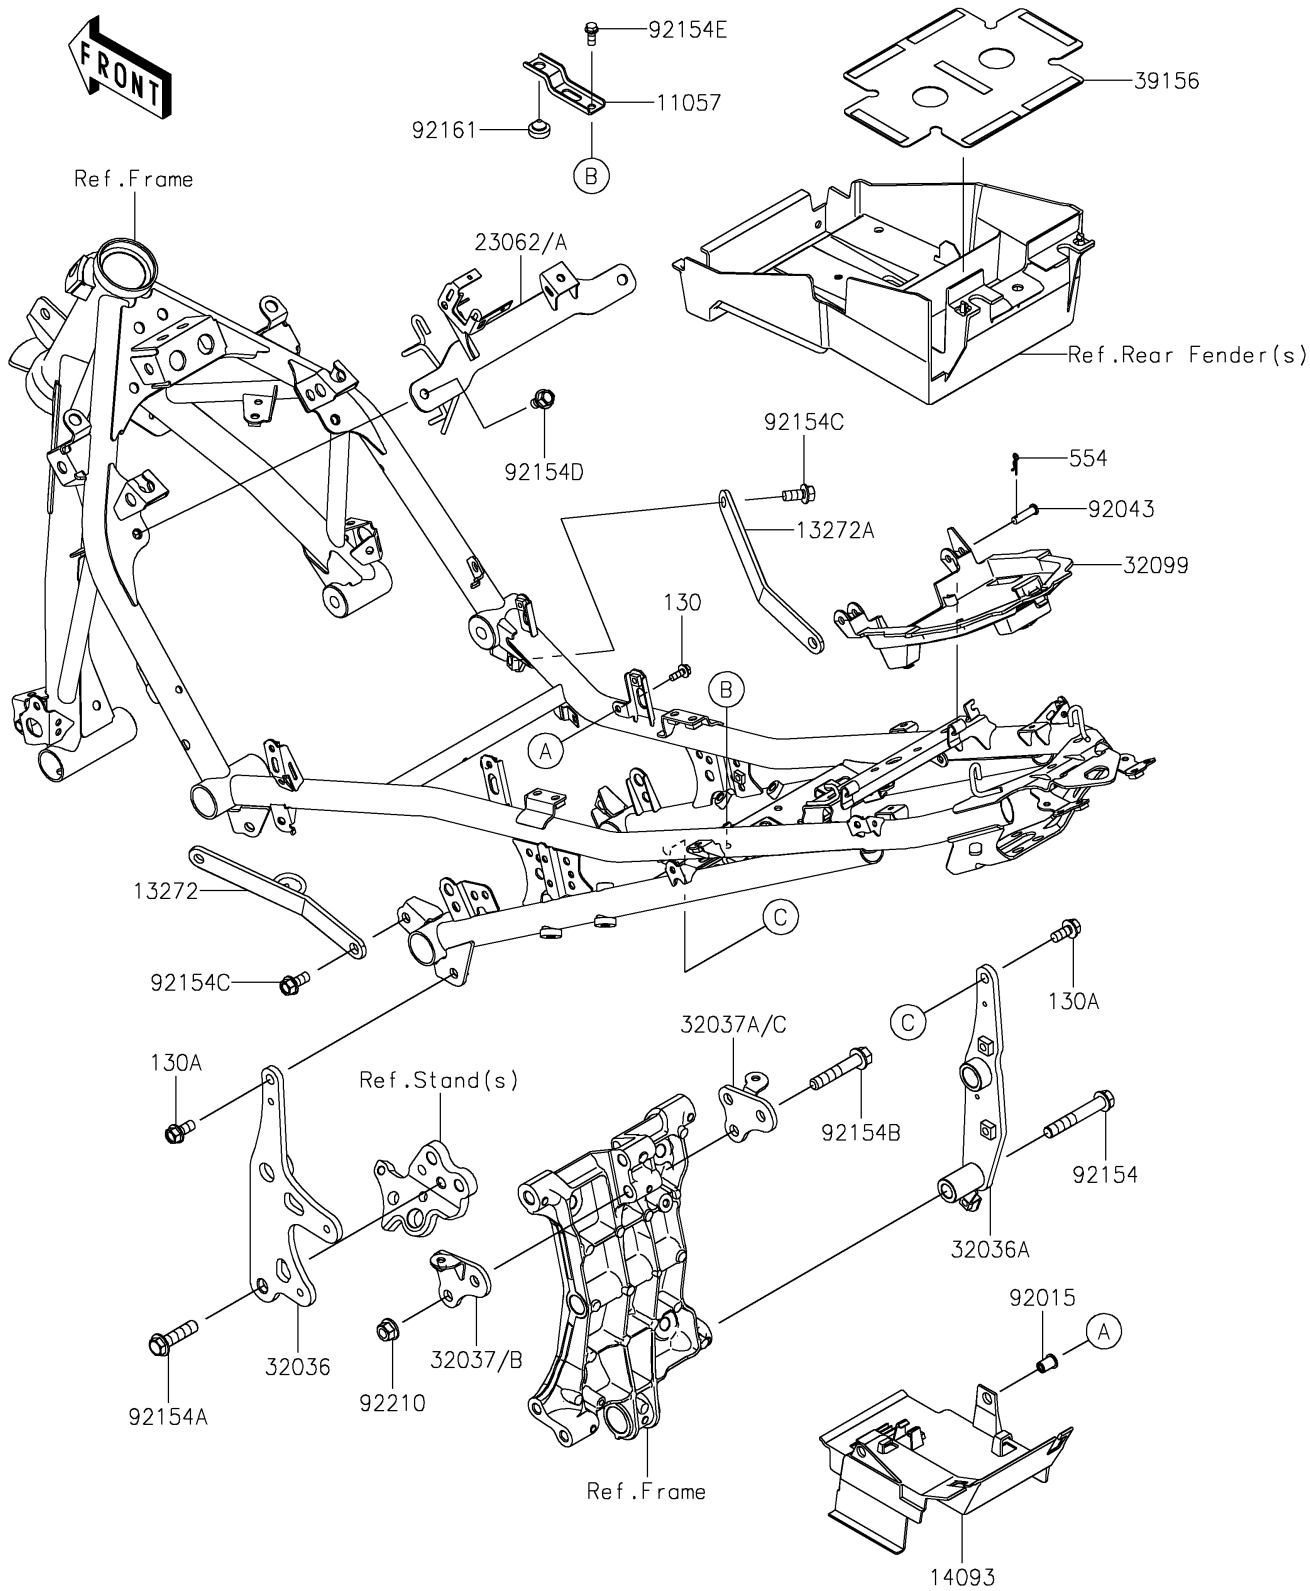

## PARTS DIAGRAM

### Frame Fittings

**Kawasaki**

Let the Good Times Roll®

F2131

## PARTS LIST Frame Fittings

ITEM NAME	PART NUMBER	QUANTITY
-----------	-------------	----------

---