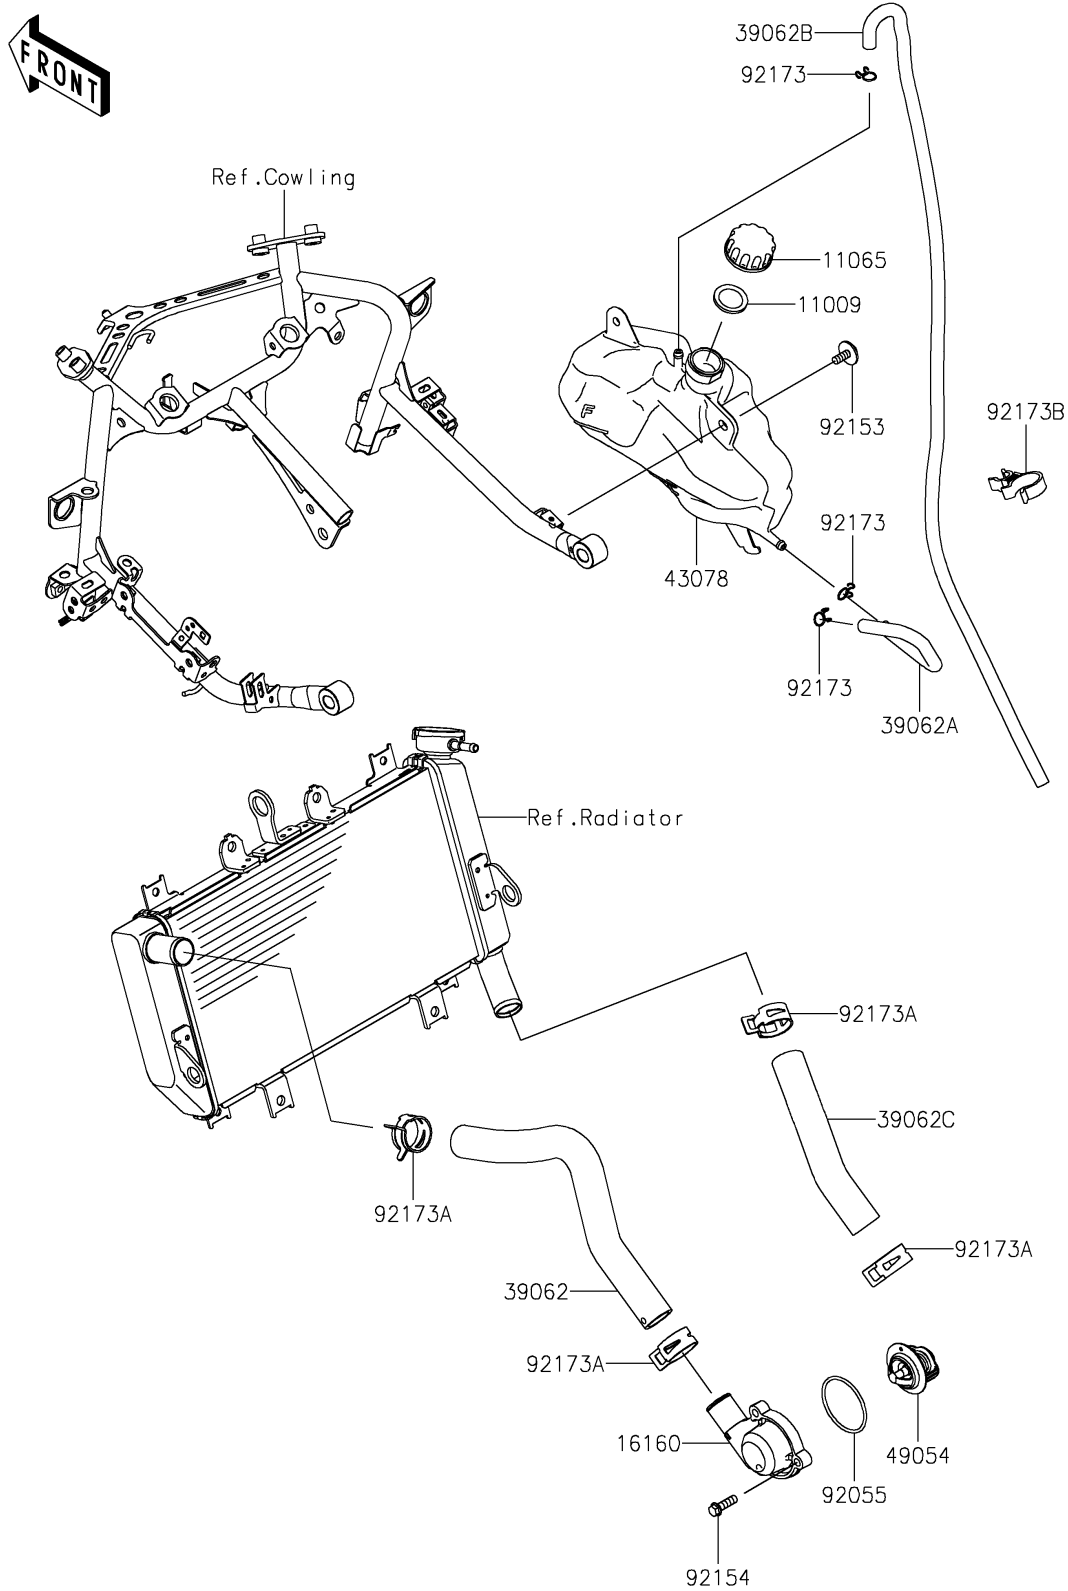

2023 Ninja[®] 400

PARTS DIAGRAM

Water Pipe

E3037

2023 Ninja® 400

PARTS LIST

Water Pipe

ITEM NAME

PART NUMBER

QUANTITY
