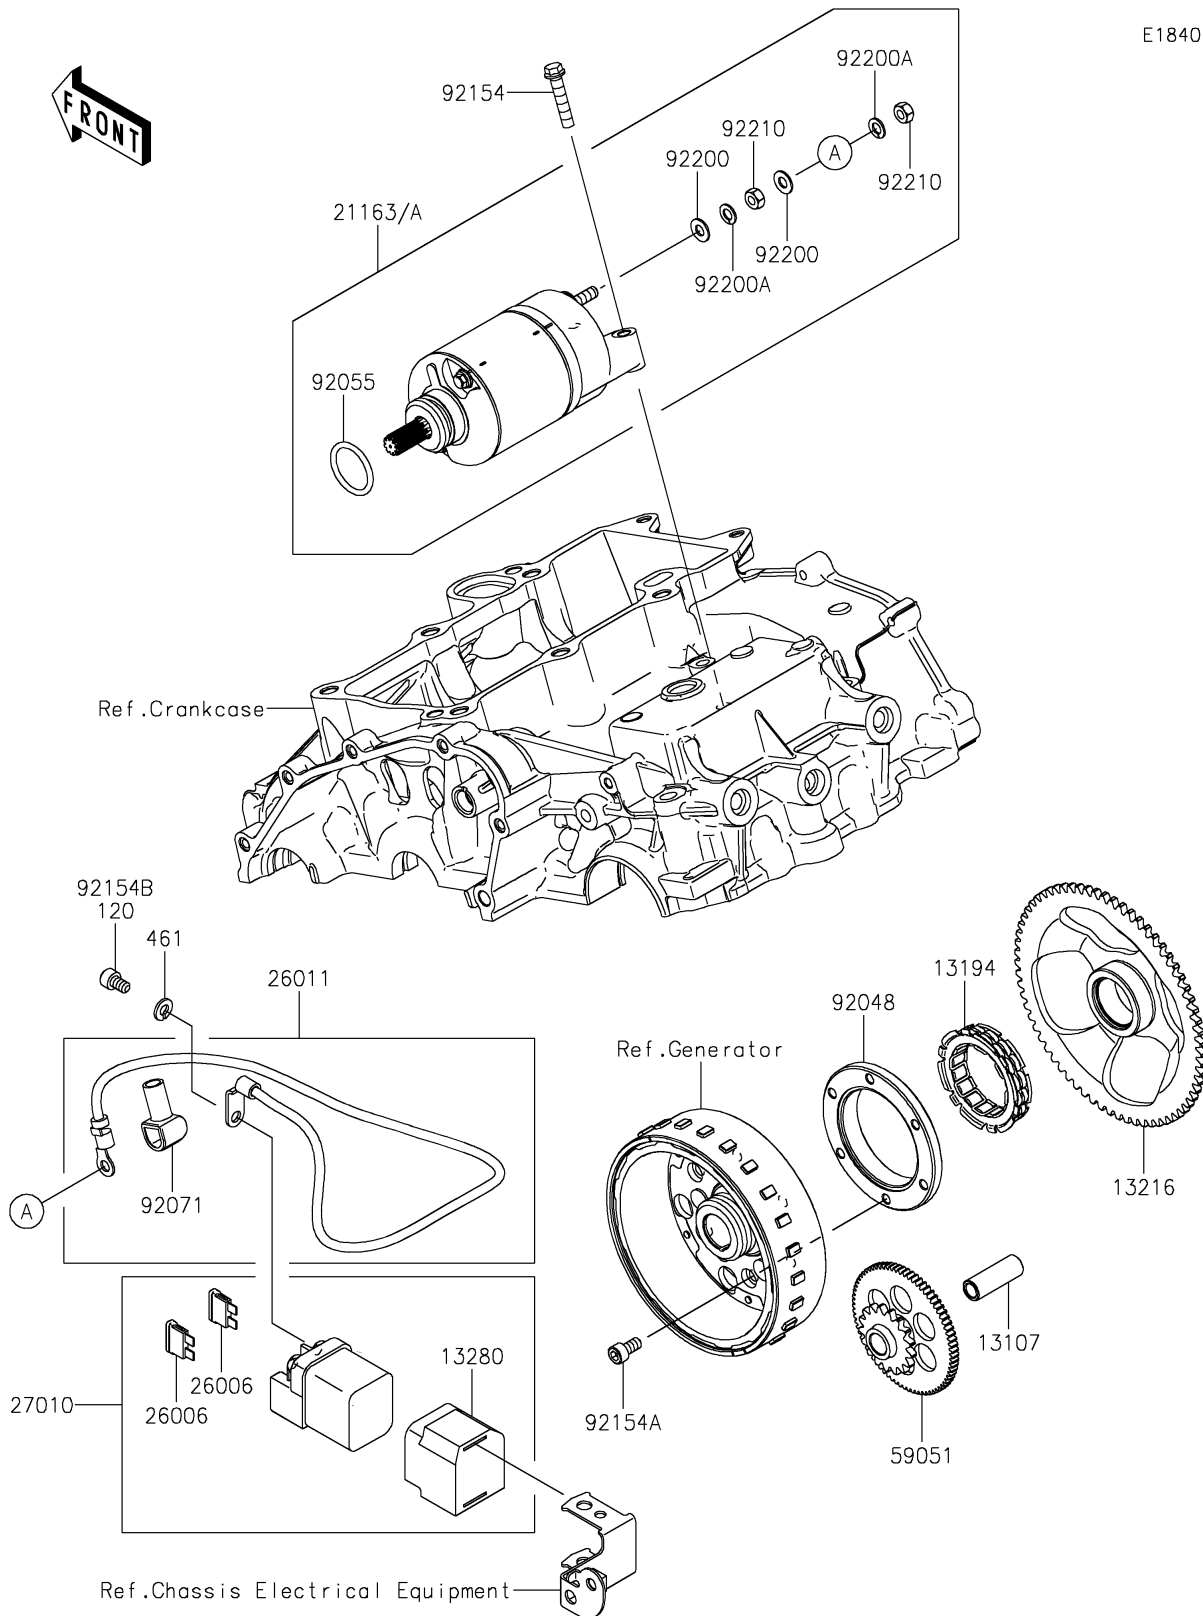

2023 Ninja[®] 400

PARTS DIAGRAM

Starter Motor

E1840

2023 Ninja[®] 400

PARTS LIST

Starter Motor

ITEM NAME

PART NUMBER

QUANTITY
