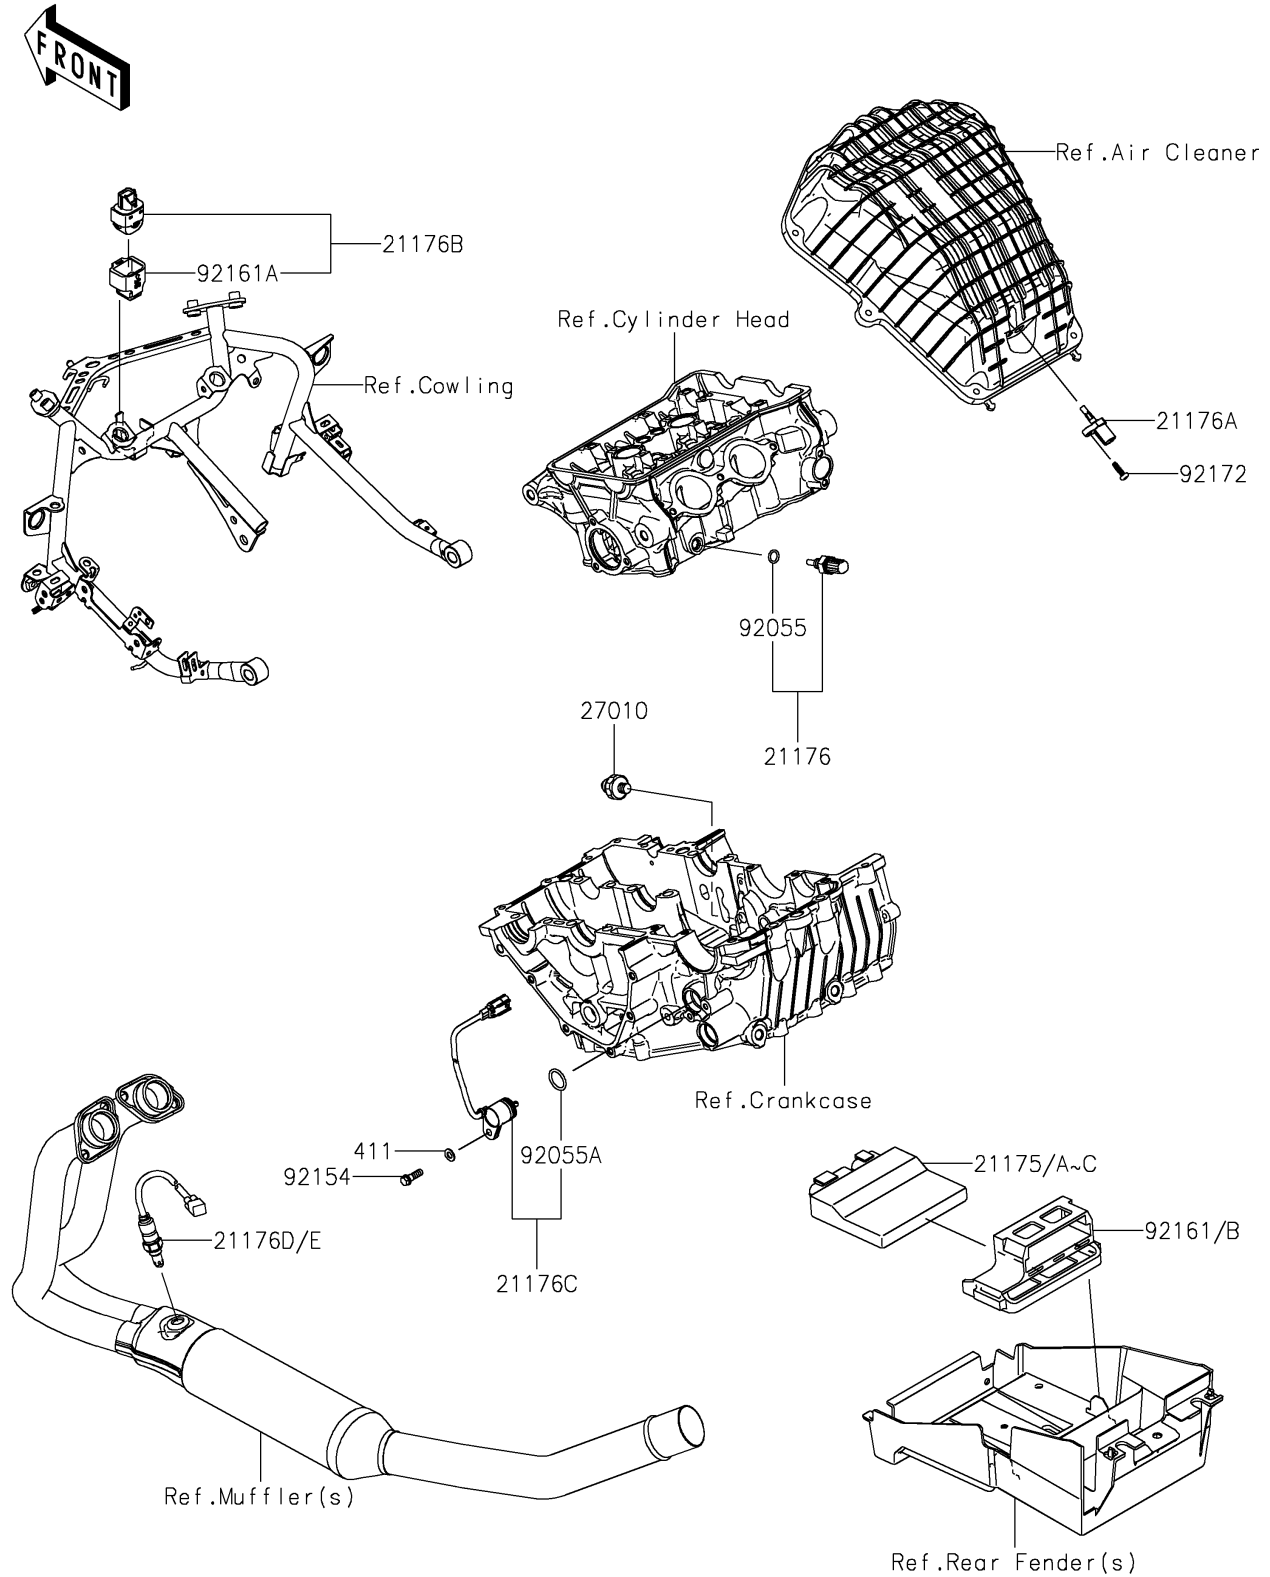

2023 Ninja 400

PARTS DIAGRAM

Fuel Injection

E1530

2023 Ninja 400

PARTS LIST

Fuel Injection

ITEM NAME

PART NUMBER

QUANTITY
