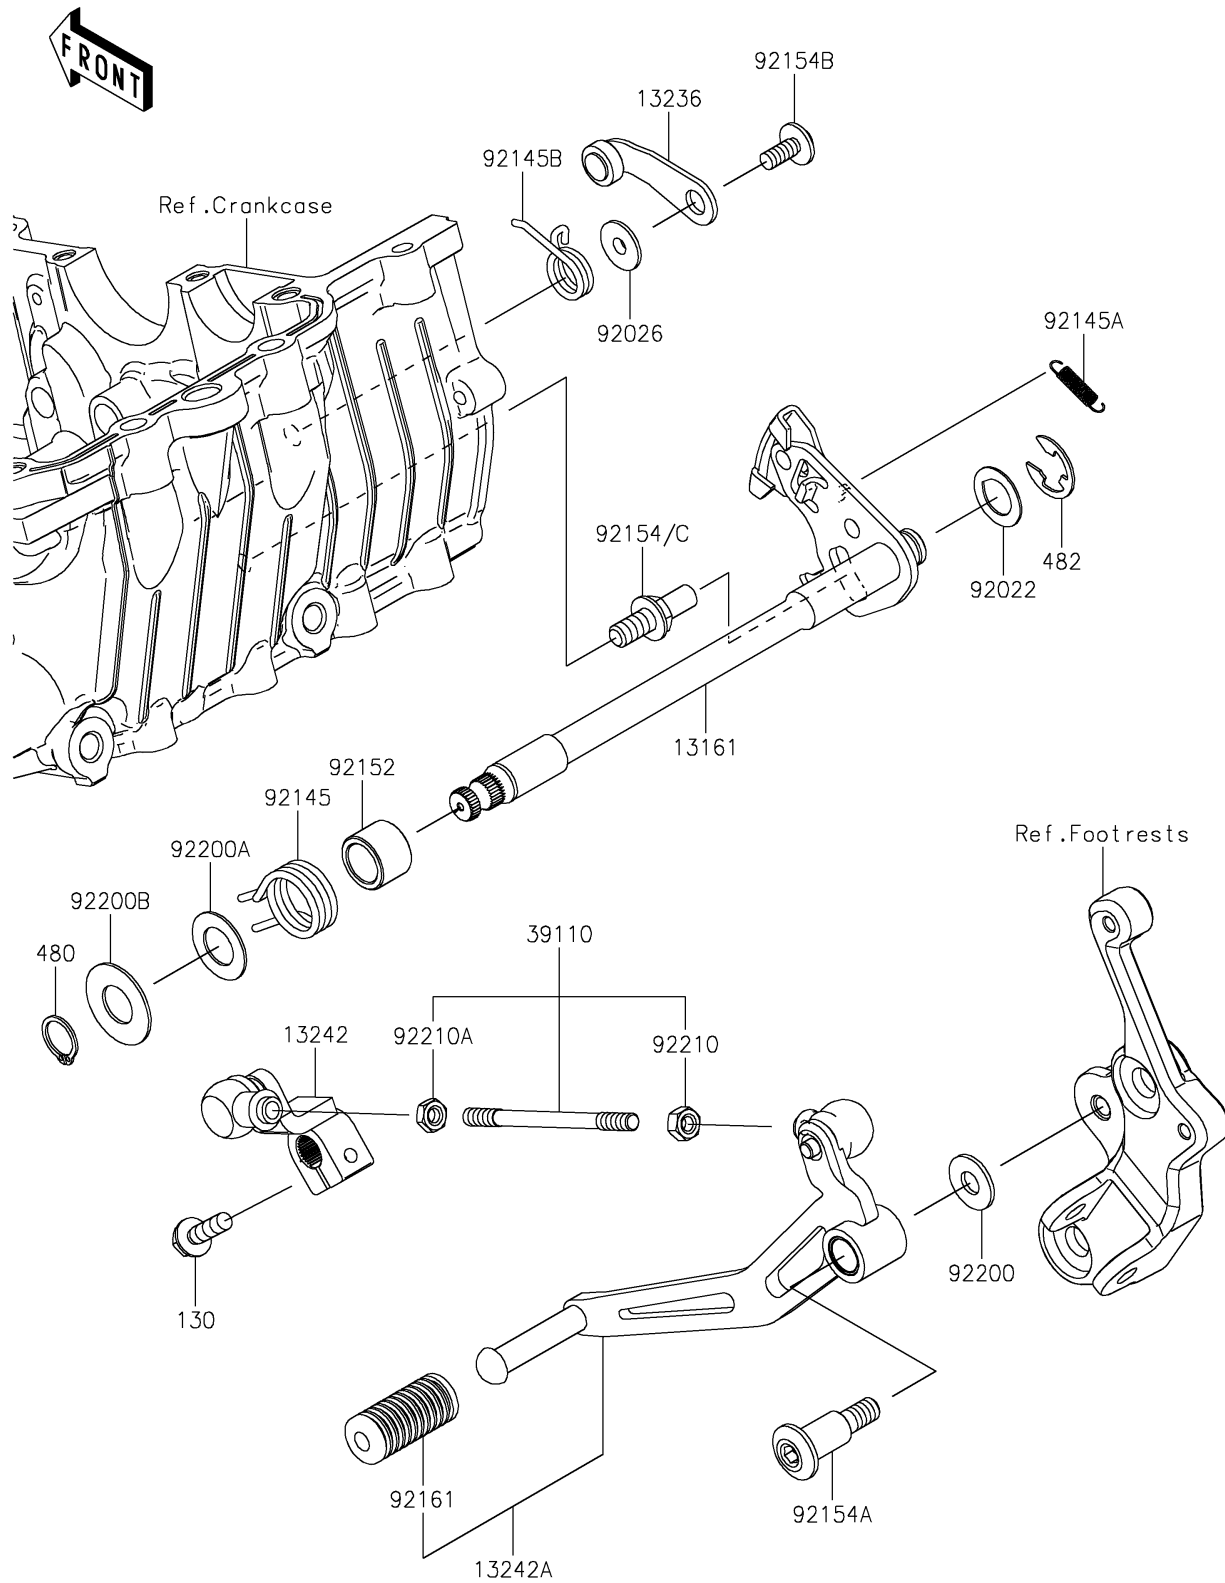

2023 Ninja 400

PARTS DIAGRAM

Gear Change Mechanism

E1370

2023 Ninja 400

PARTS LIST

Gear Change Mechanism

ITEM NAME

PART NUMBER

QUANTITY
