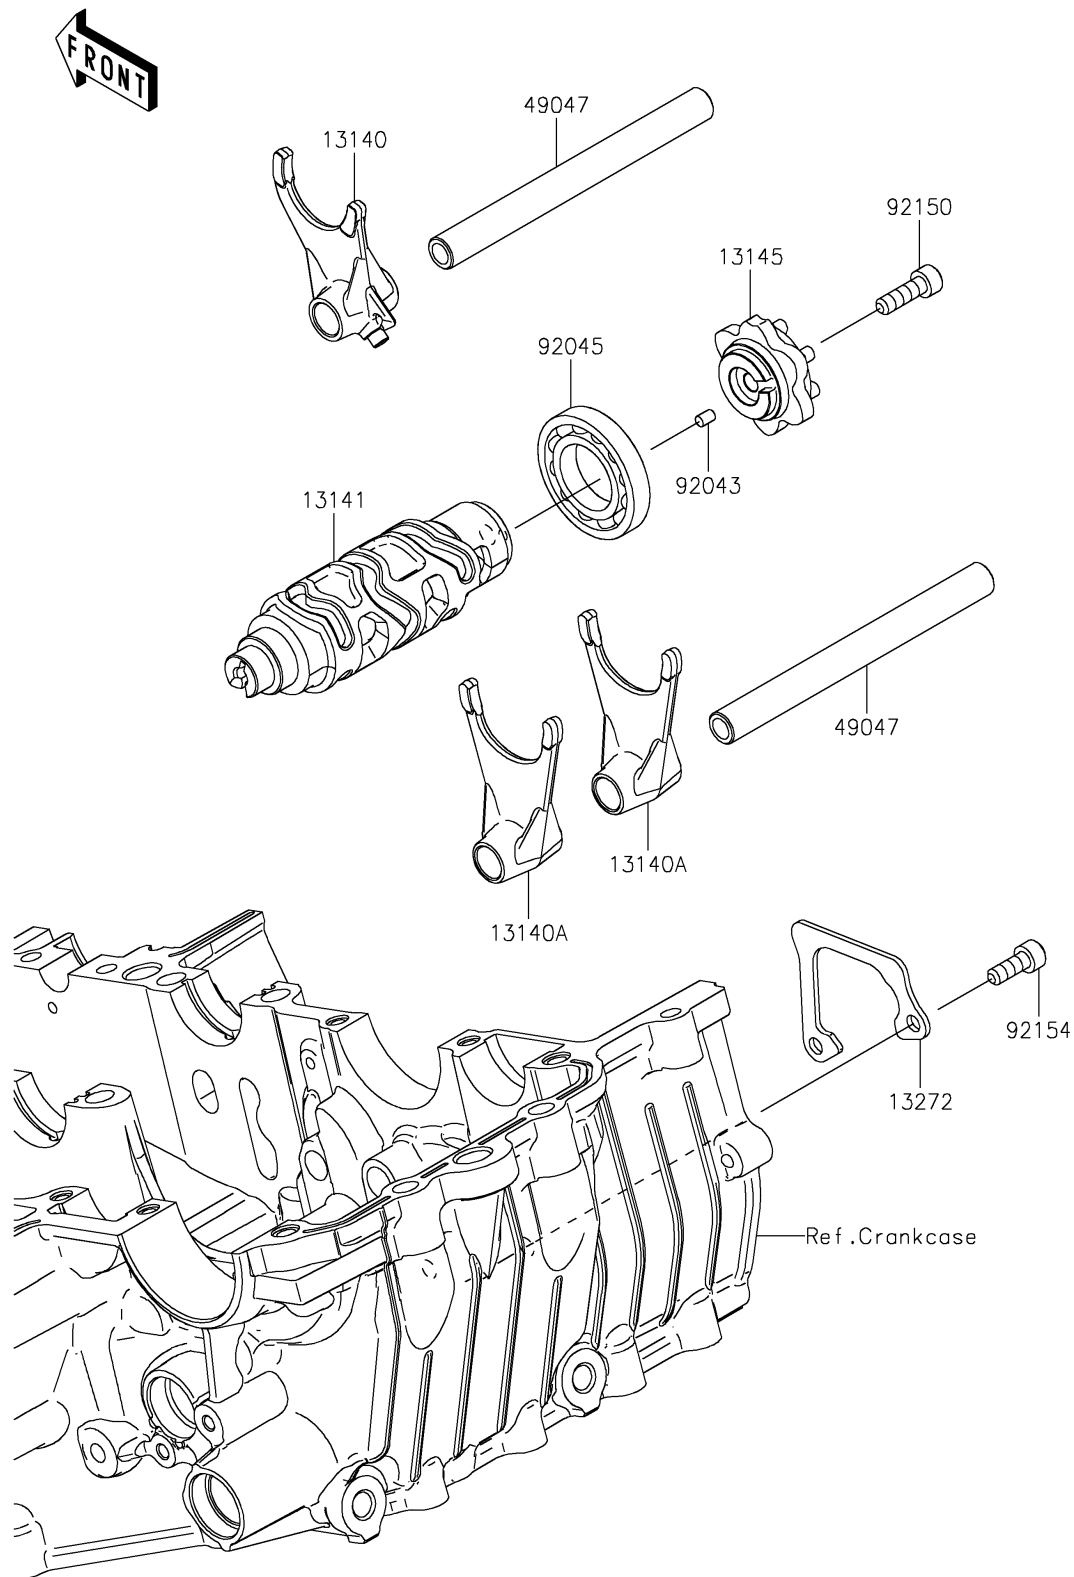

2023 Ninja[®] 400

PARTS DIAGRAM

Gear Change Drum/Shift Fork(s)

E1362

2023 Ninja® 400

PARTS LIST

Gear Change Drum/Shift Fork(s)

ITEM NAME

PART NUMBER

QUANTITY
