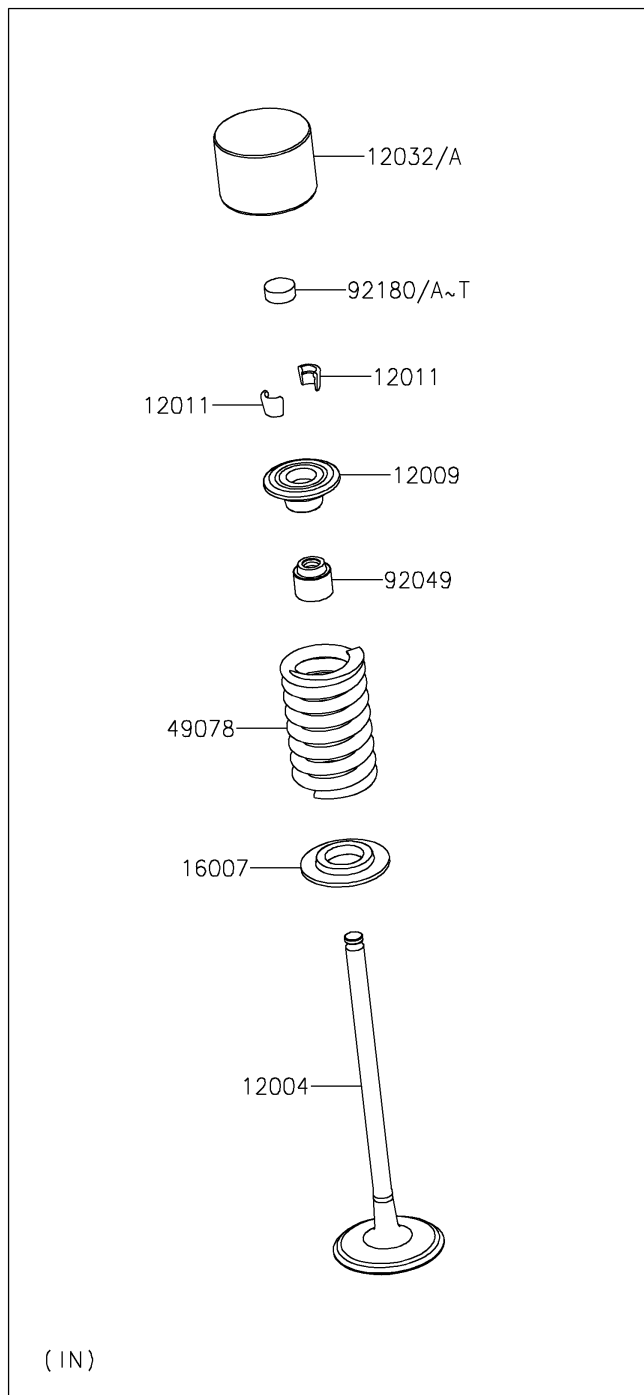

2023 Ninja[®] 400

PARTS DIAGRAM

Valve(s)

E1210

2023 Ninja[®] 400

PARTS LIST

Valve(s)

ITEM NAME

PART NUMBER

QUANTITY
