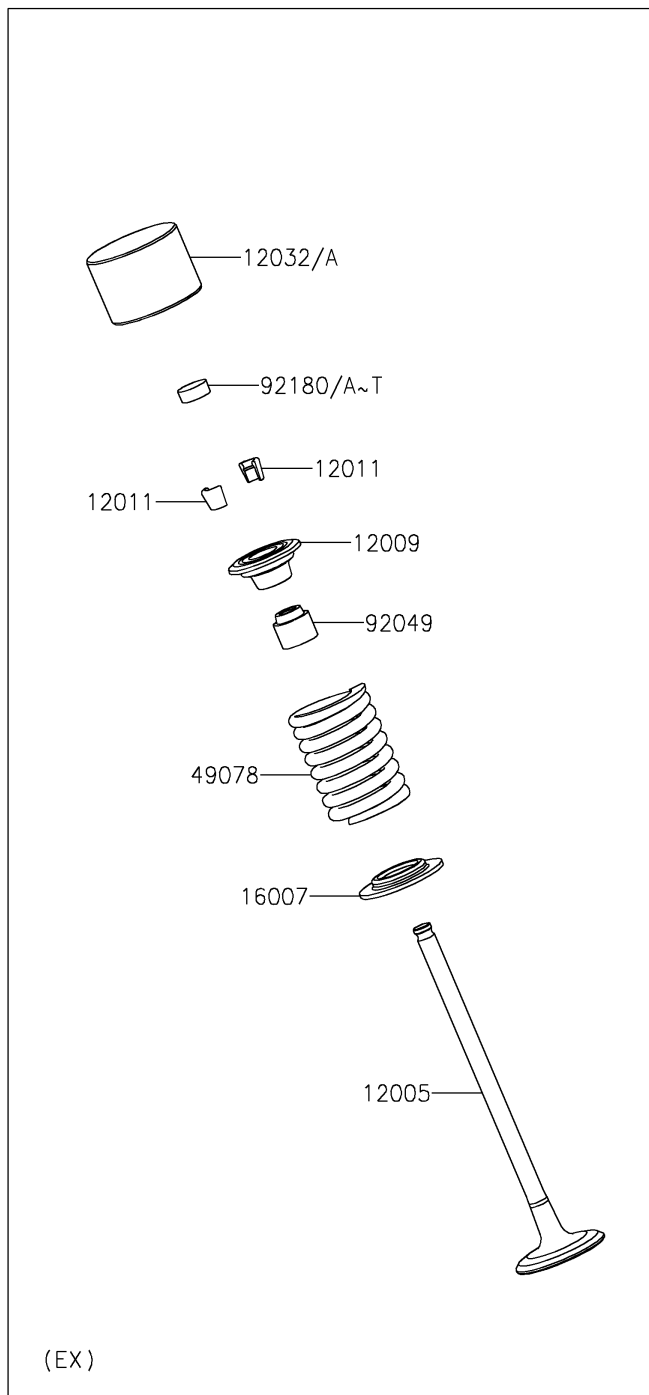

2023 Ninja[®] 400

PARTS DIAGRAM

Valve(s)

E1210

2023 Ninja[®] 400

PARTS LIST

Valve(s)

ITEM NAME

PART NUMBER

QUANTITY
