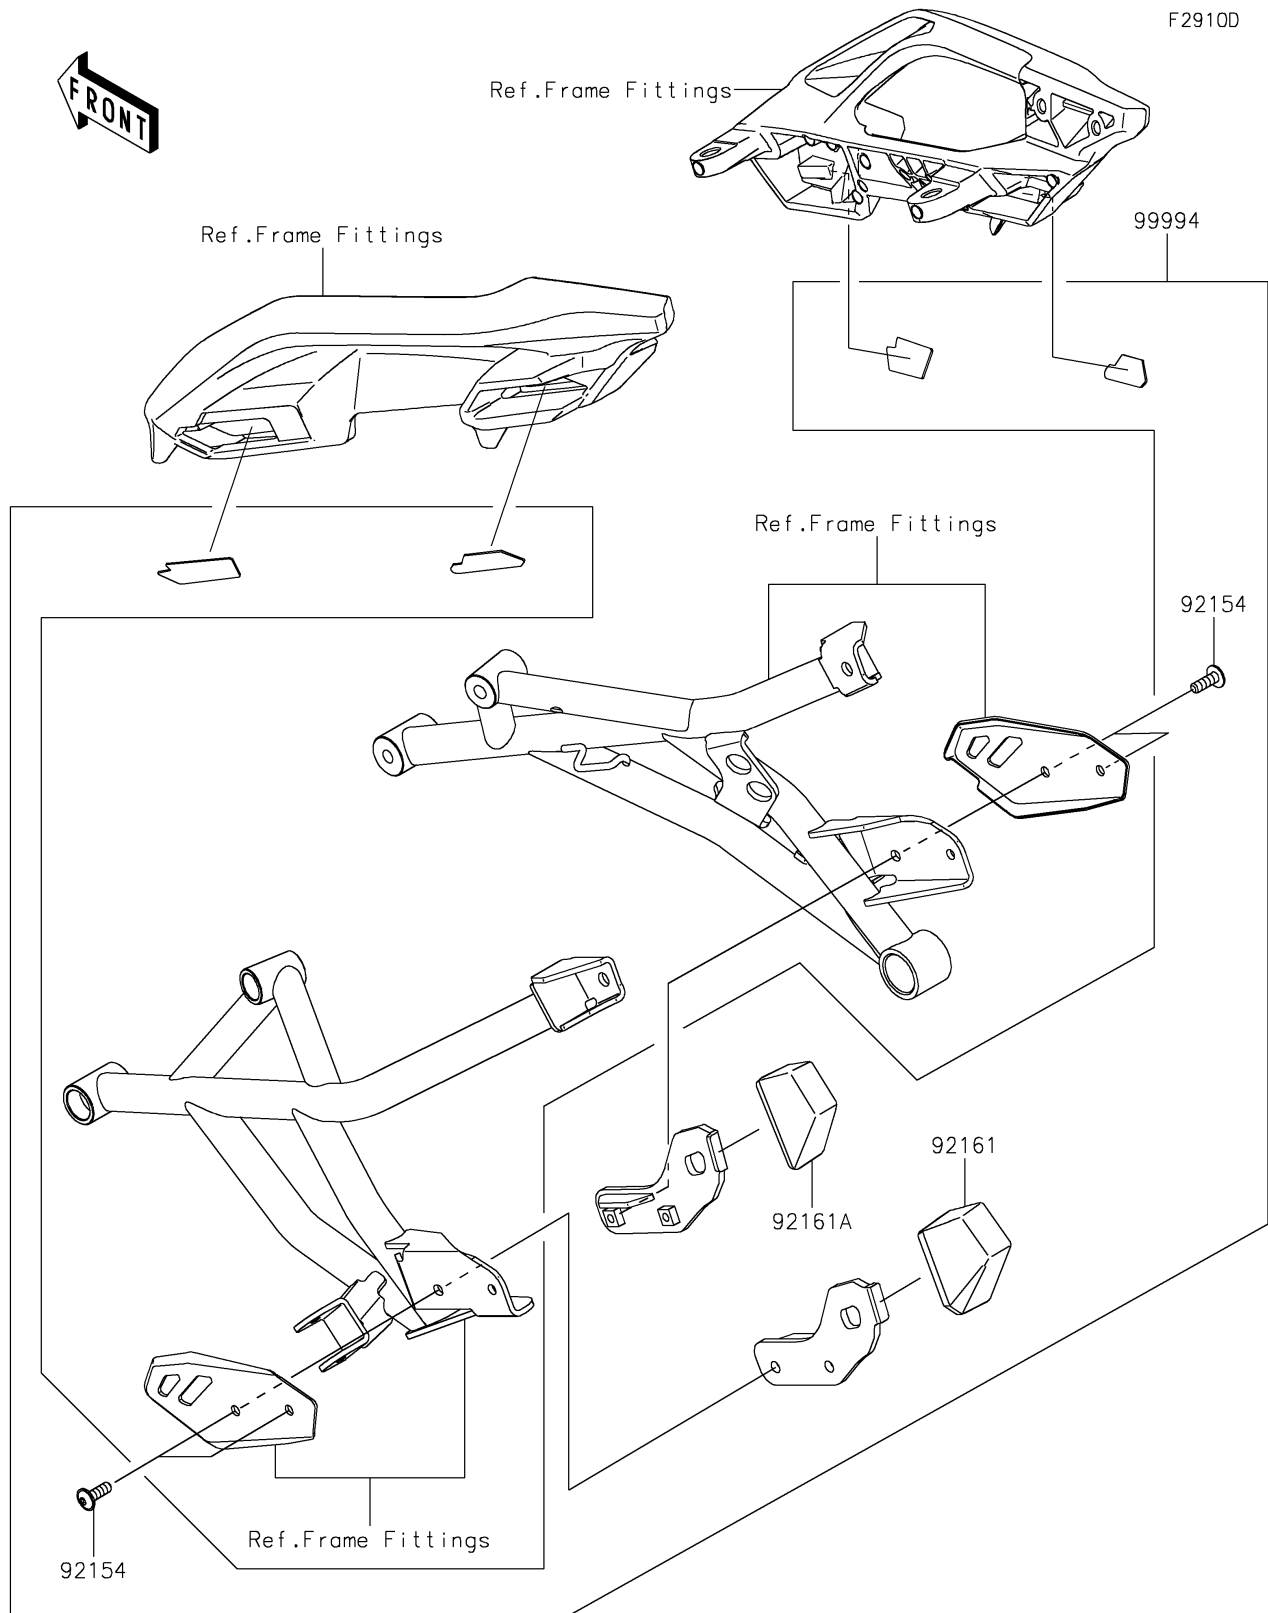

2024 Versys 1000 SE LT+

PARTS DIAGRAM

Accessory(Bag Fitting Kit)

2024 Versys 1000 SE LT+

PARTS LIST

Accessory(Bag Fitting Kit)

ITEM NAME

PART NUMBER

QUANTITY
