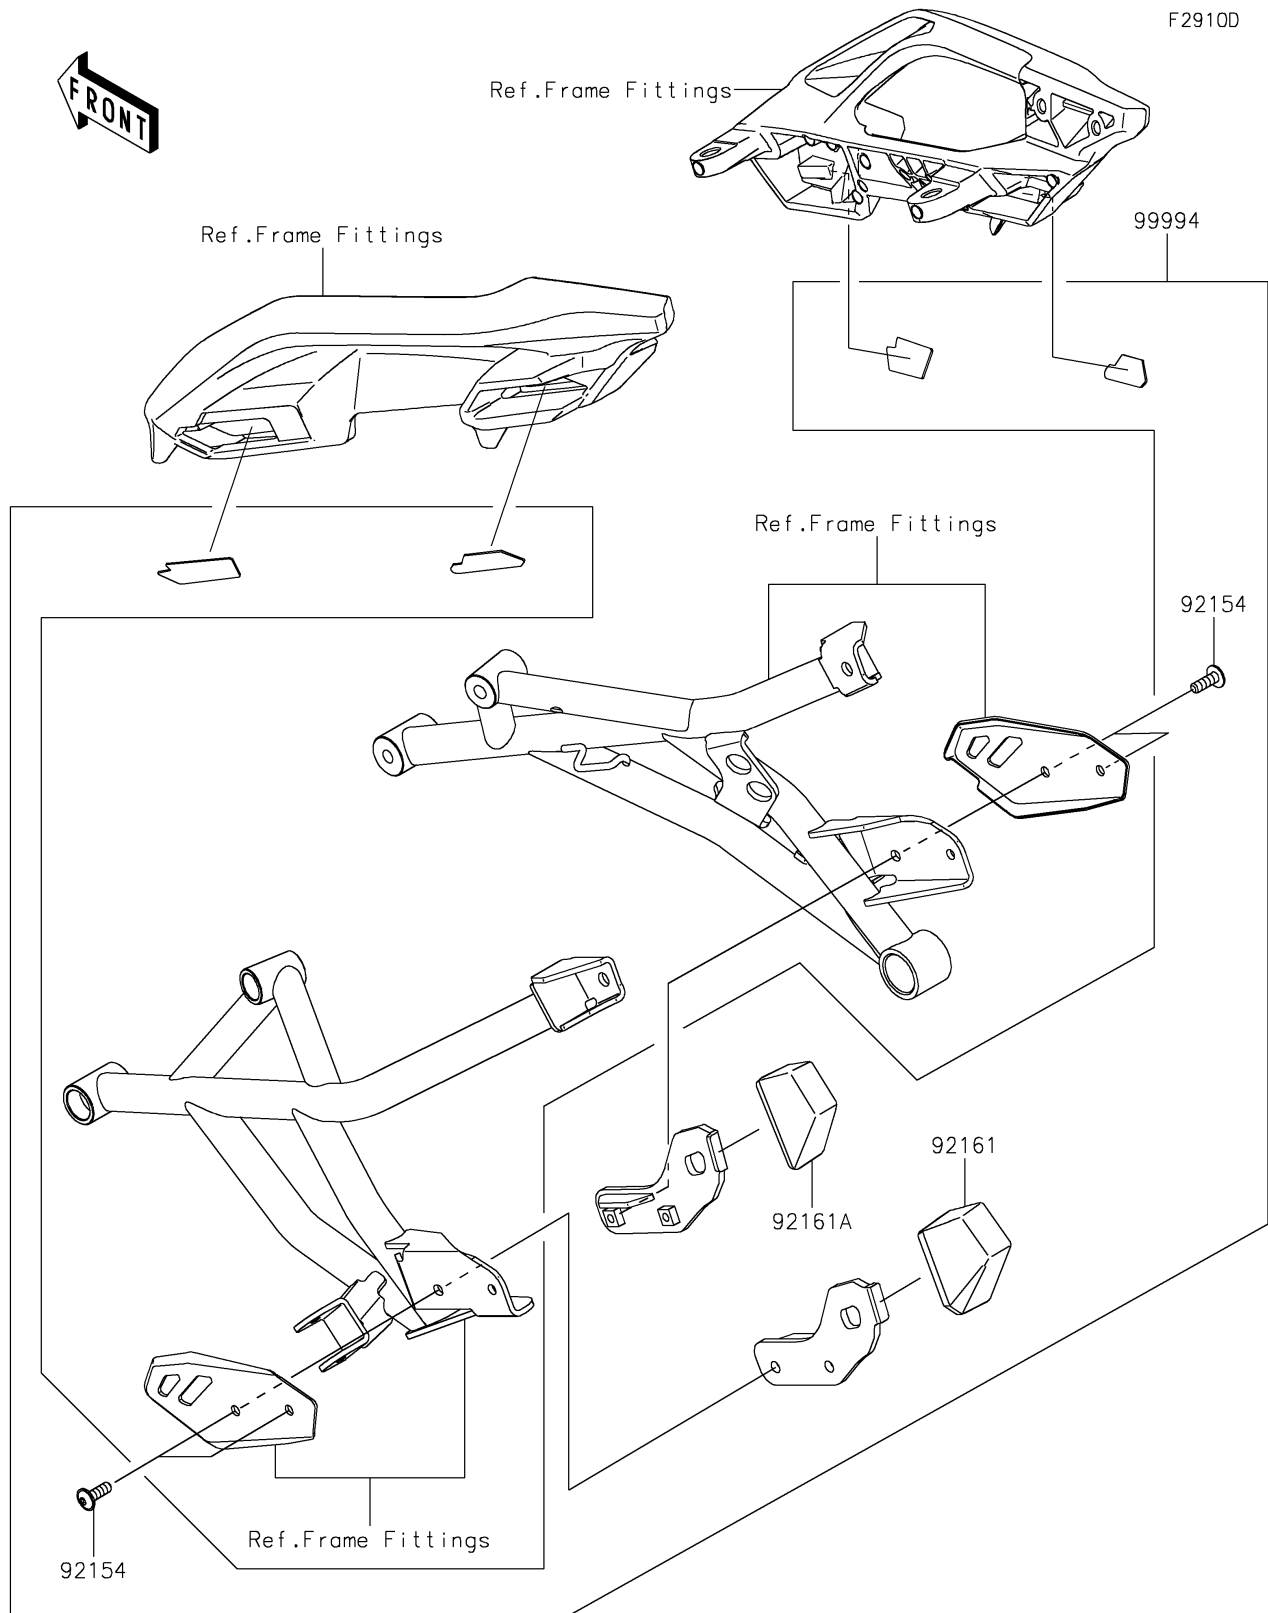

2022 Versys® 1000 SE LT+

PARTS DIAGRAM

Accessory(Bag Fitting Kit)

2022 Versys® 1000 SE LT+

PARTS LIST

Accessory(Bag Fitting Kit)

ITEM NAME

PART NUMBER

QUANTITY
