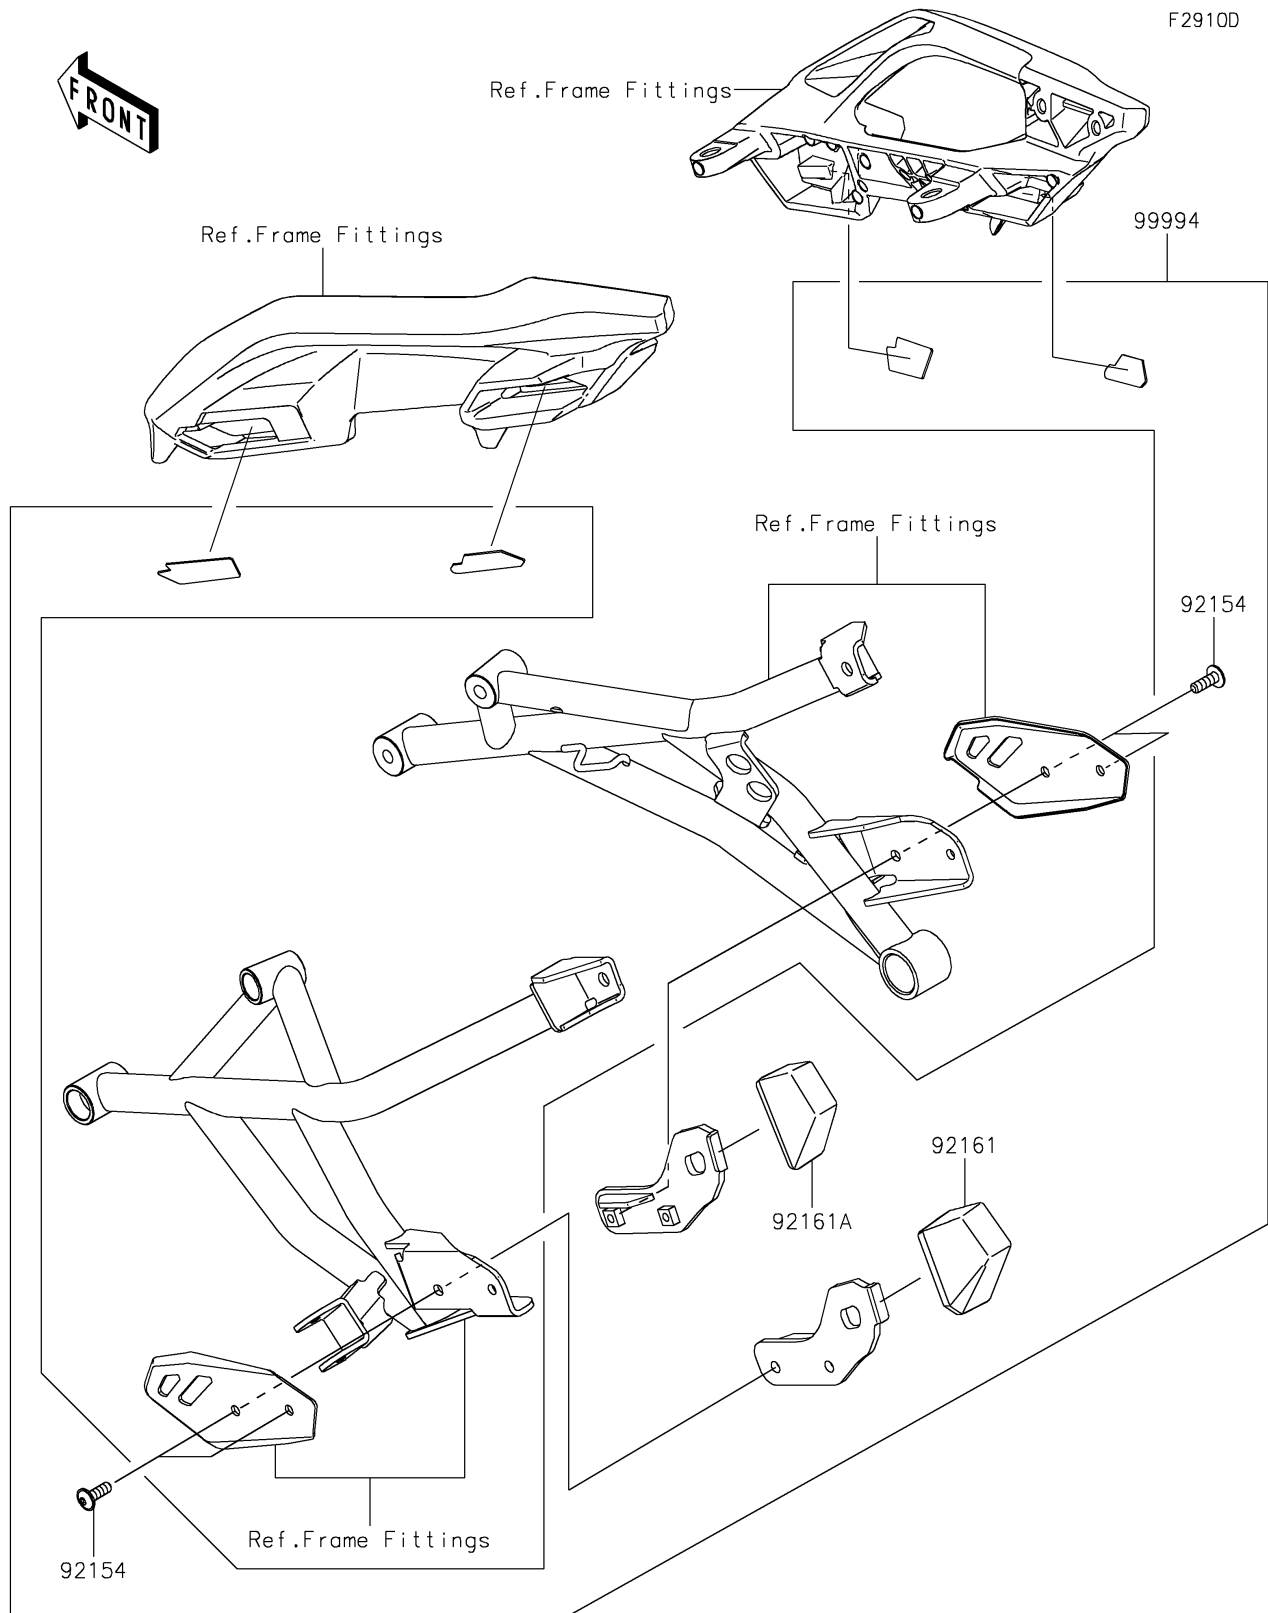

2023 Versys 1000 SE LT+

PARTS DIAGRAM

Accessory(Bag Fitting Kit)

2023 Versys 1000 SE LT+

PARTS LIST

Accessory(Bag Fitting Kit)

ITEM NAME

PART NUMBER

QUANTITY
