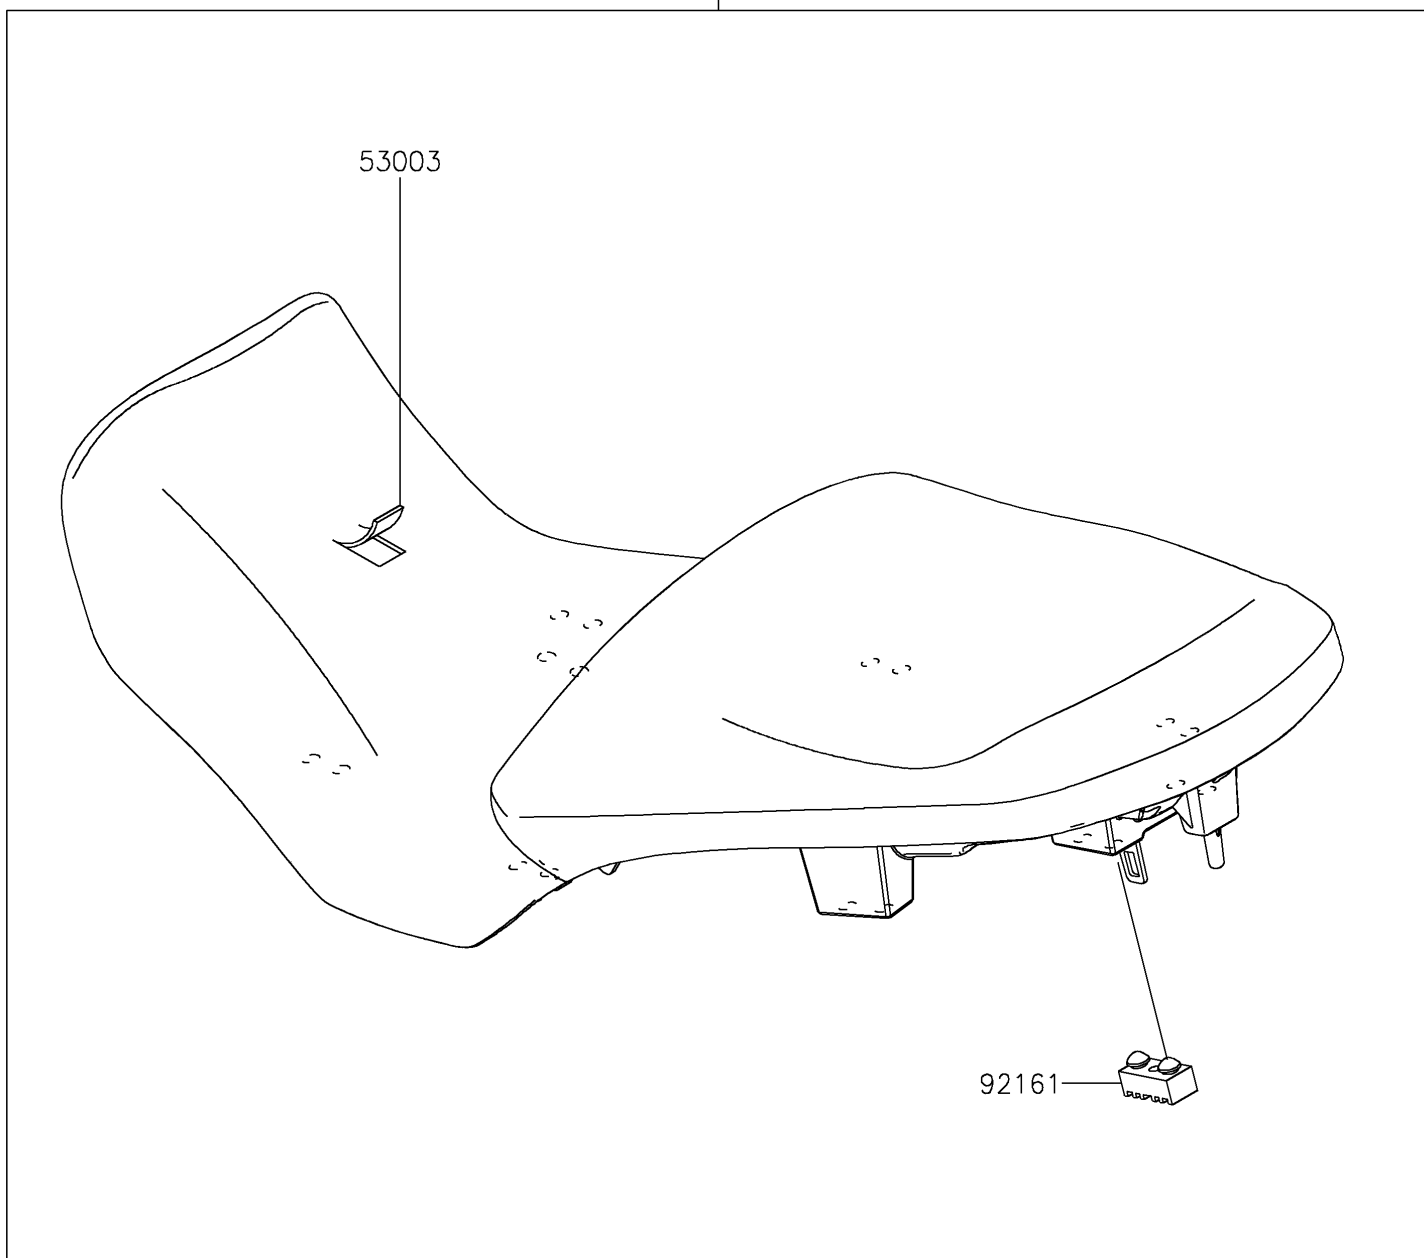

2024 Versys 1000 SE LT+

PARTS DIAGRAM

Accessory(Low Seat)

F2910C

99994

53003

92161

2024 Versys 1000 SE LT+

PARTS LIST

Accessory(Low Seat)

ITEM NAME

PART NUMBER

QUANTITY
