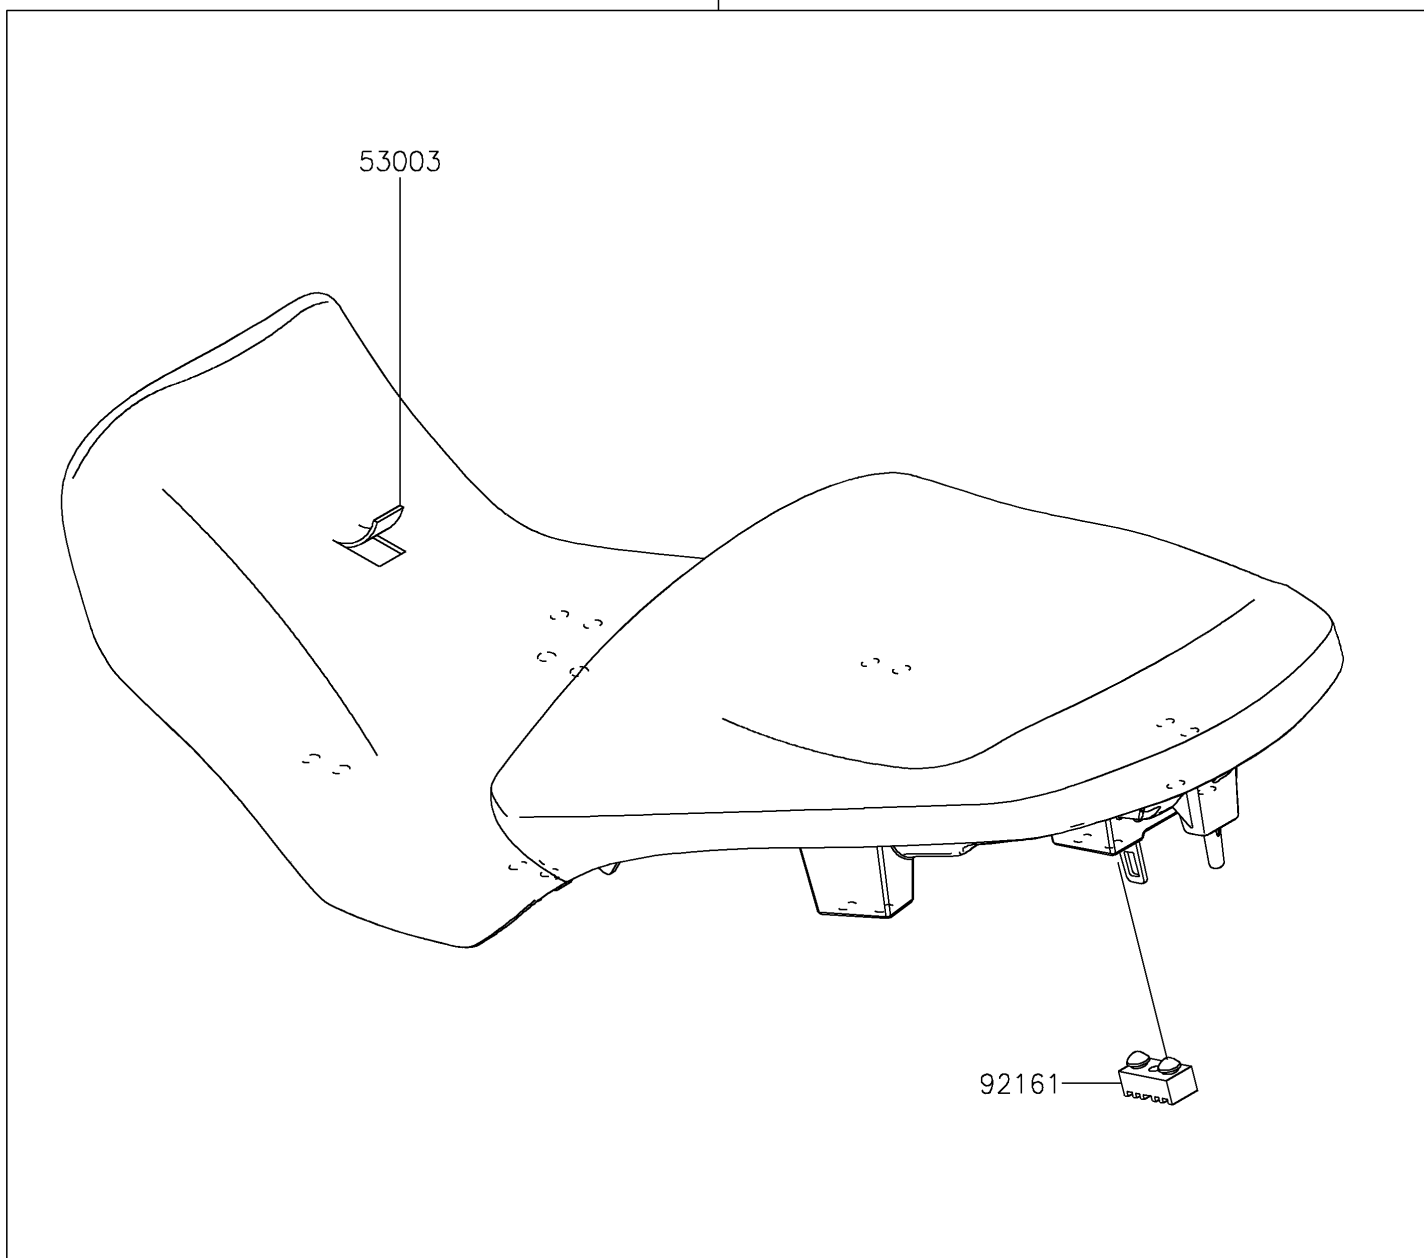

2022 Versys® 1000 SE LT+

PARTS DIAGRAM

Accessory(Low Seat)

Kawasaki

Let the Good Times Roll®

F2910C

99994

53003

92161

2022 Versys® 1000 SE LT+

PARTS LIST

Accessory(Low Seat)

ITEM NAME

PART NUMBER

QUANTITY
