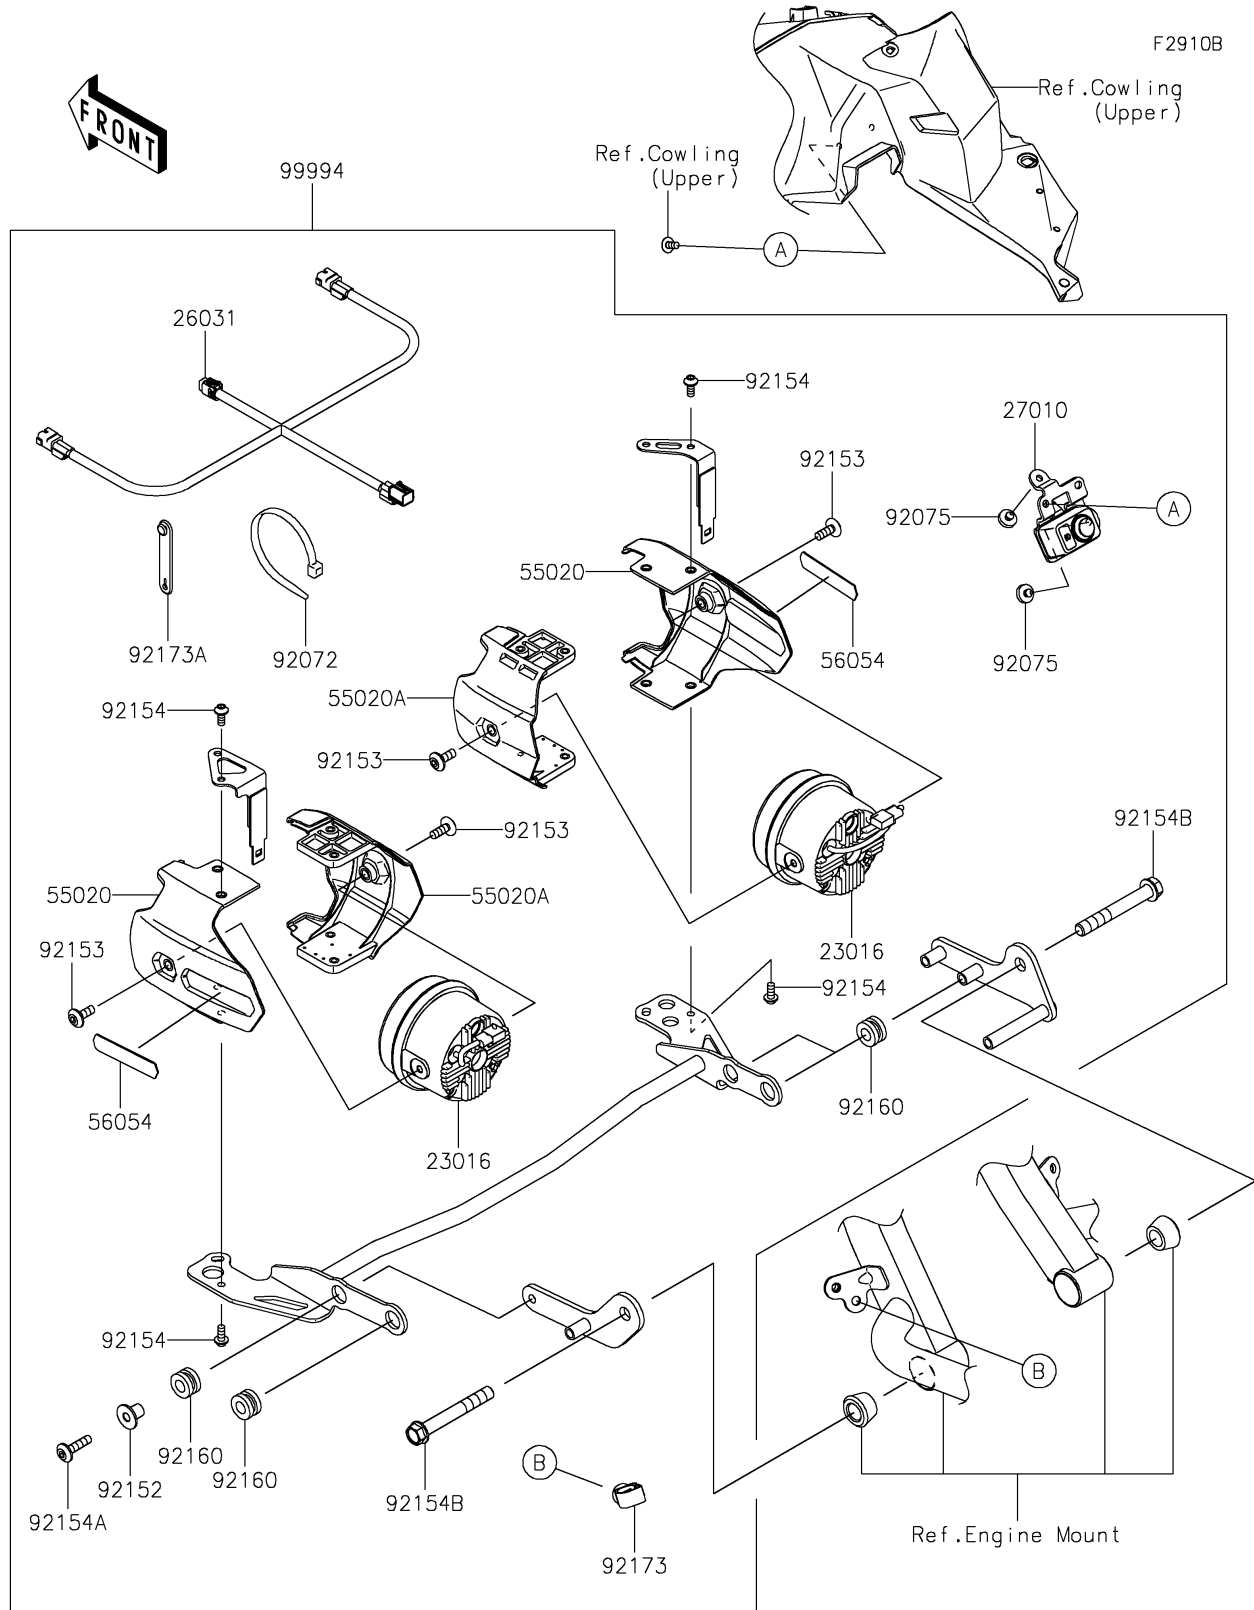

2023 Versys 1000 SE LT+

PARTS DIAGRAM

Accessory(Fog Lamp)

2023 Versys 1000 SE LT+

PARTS LIST

Accessory(Fog Lamp)

ITEM NAME

PART NUMBER

QUANTITY
