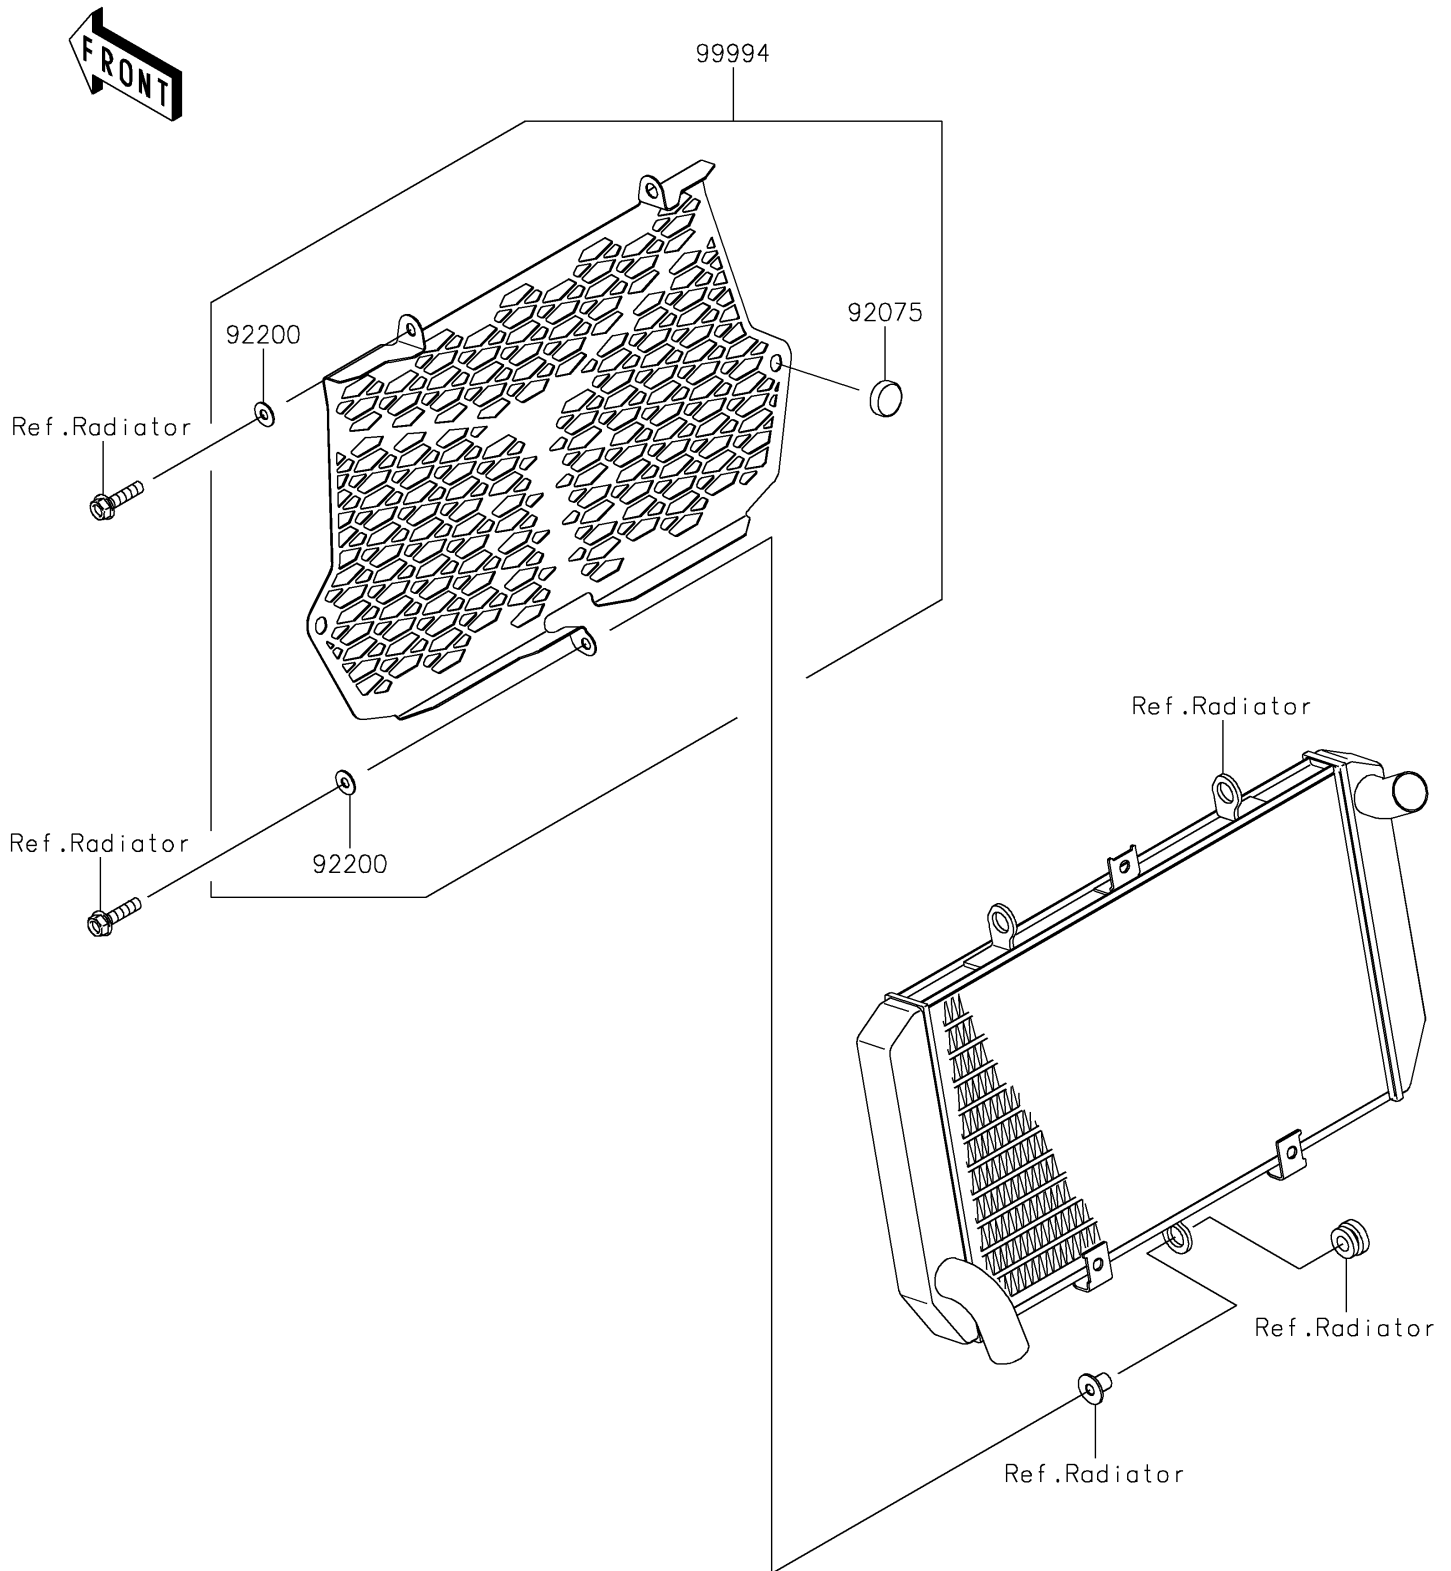

2024 Versys 1000 SE LT+

PARTS DIAGRAM

Accessory(Radiator Trim)

F2910

2024 Versys 1000 SE LT+

PARTS LIST

Accessory(Radiator Trim)

ITEM NAME

PART NUMBER

QUANTITY
