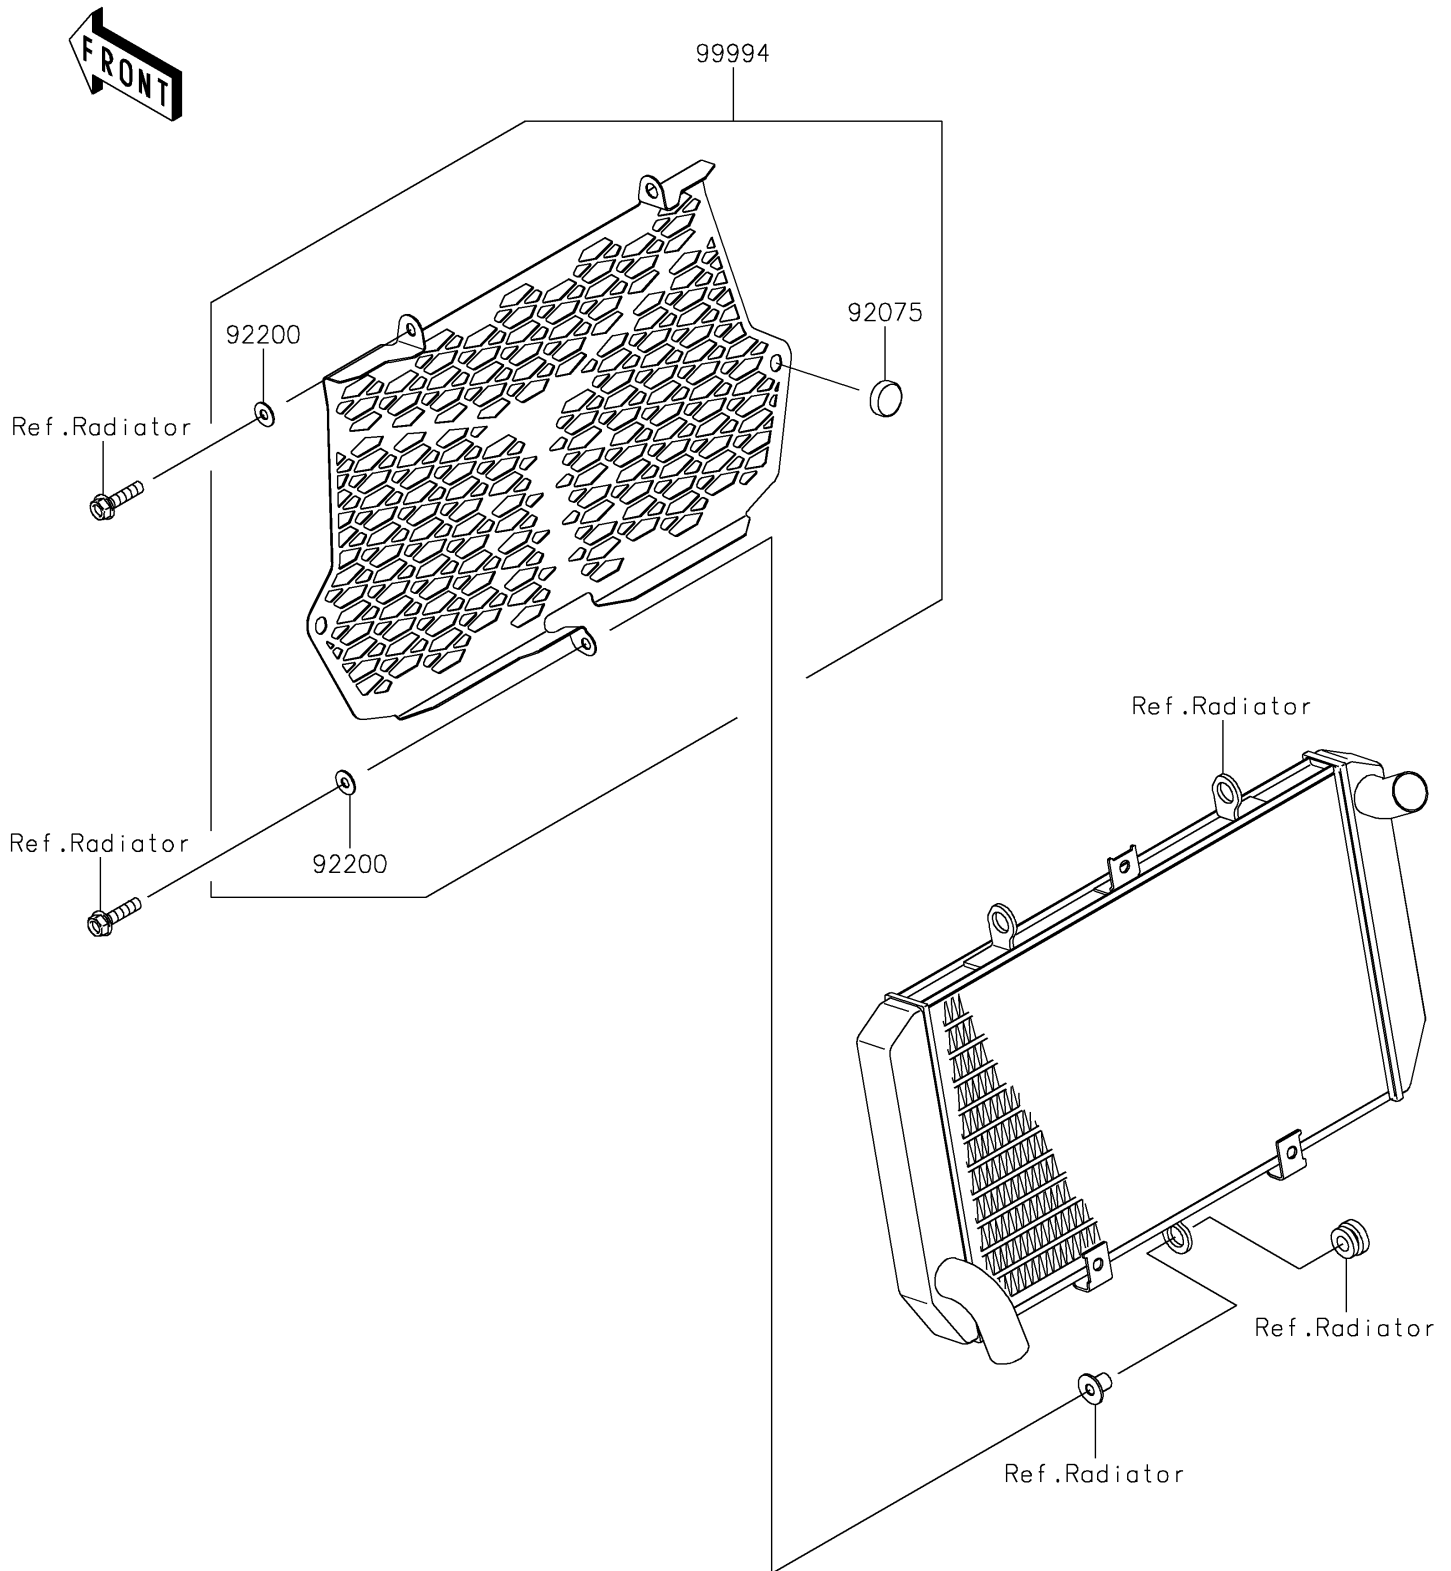

2023 Versys 1000 SE LT+

PARTS DIAGRAM

Accessory(Radiator Trim)

F2910

2023 Versys 1000 SE LT+

PARTS LIST

Accessory(Radiator Trim)

ITEM NAME

PART NUMBER

QUANTITY
