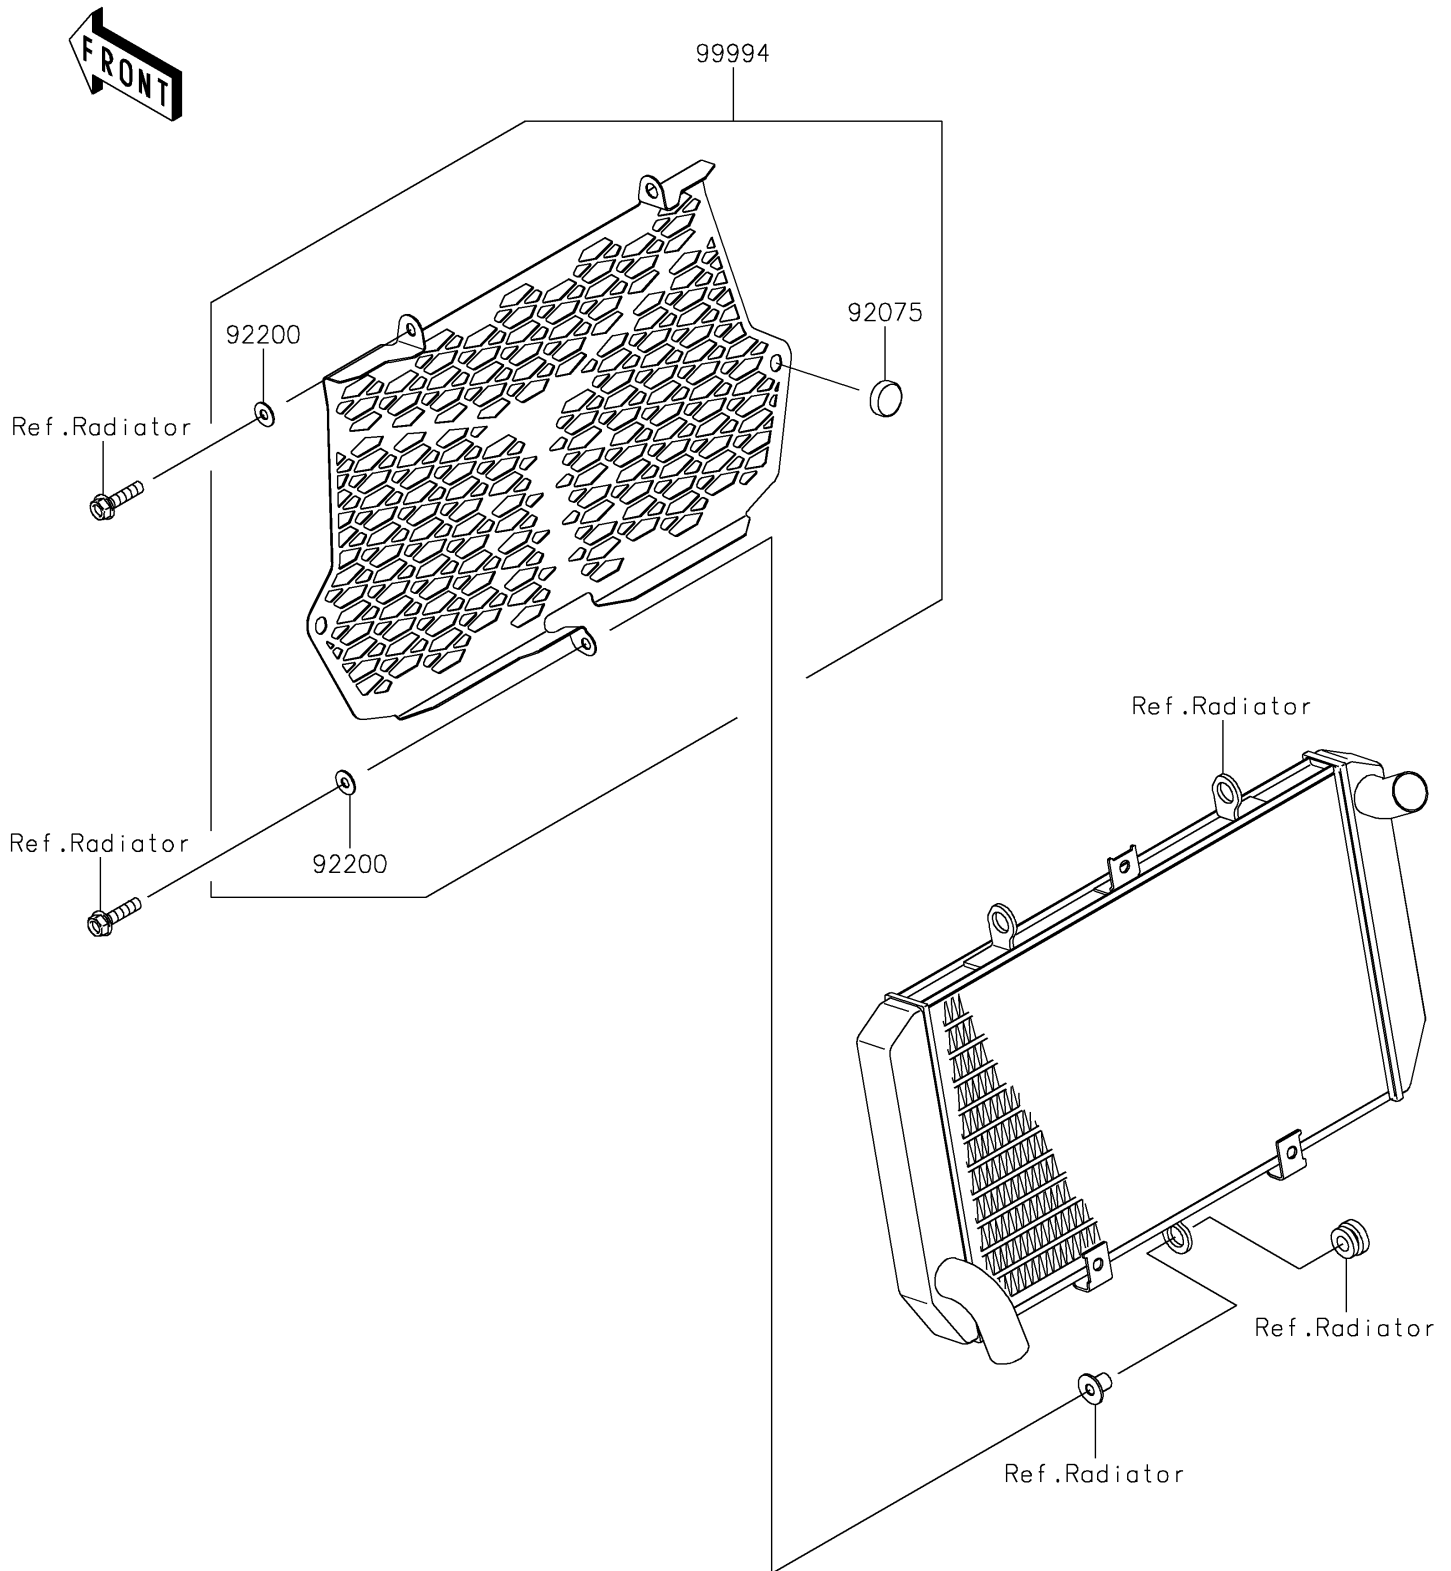

2021 VERSYS® 1000 SE LT+

PARTS DIAGRAM

Accessory(Radiator Trim)

F2910

2021 VERSYS® 1000 SE LT+

PARTS LIST

Accessory(Radiator Trim)

ITEM NAME

PART NUMBER

QUANTITY
