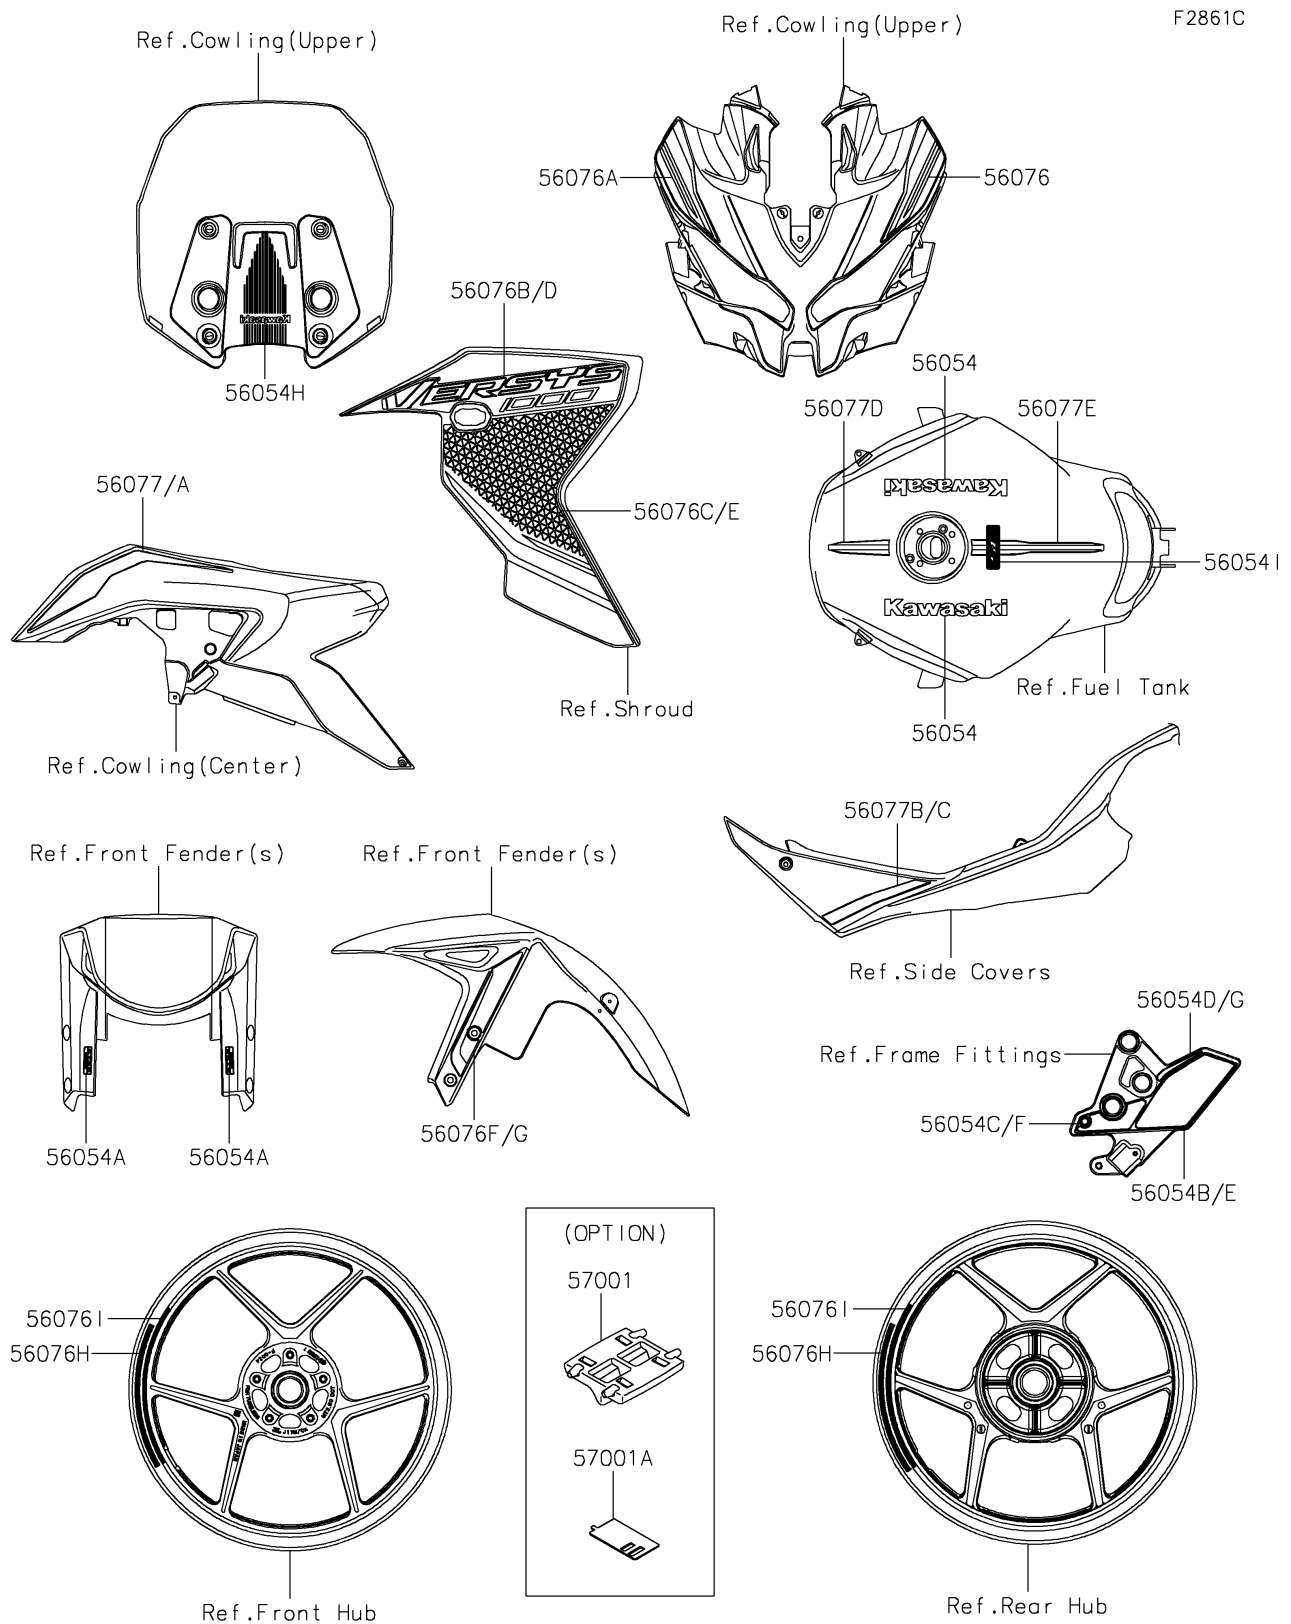

2024 Versys 1000 SE LT+

PARTS DIAGRAM

Decals(Black/Red)(DPSNN)

2024 Versys 1000 SE LT+

PARTS LIST

Decals(Black/Red)(DPSNN)

ITEM NAME

PART NUMBER

QUANTITY
