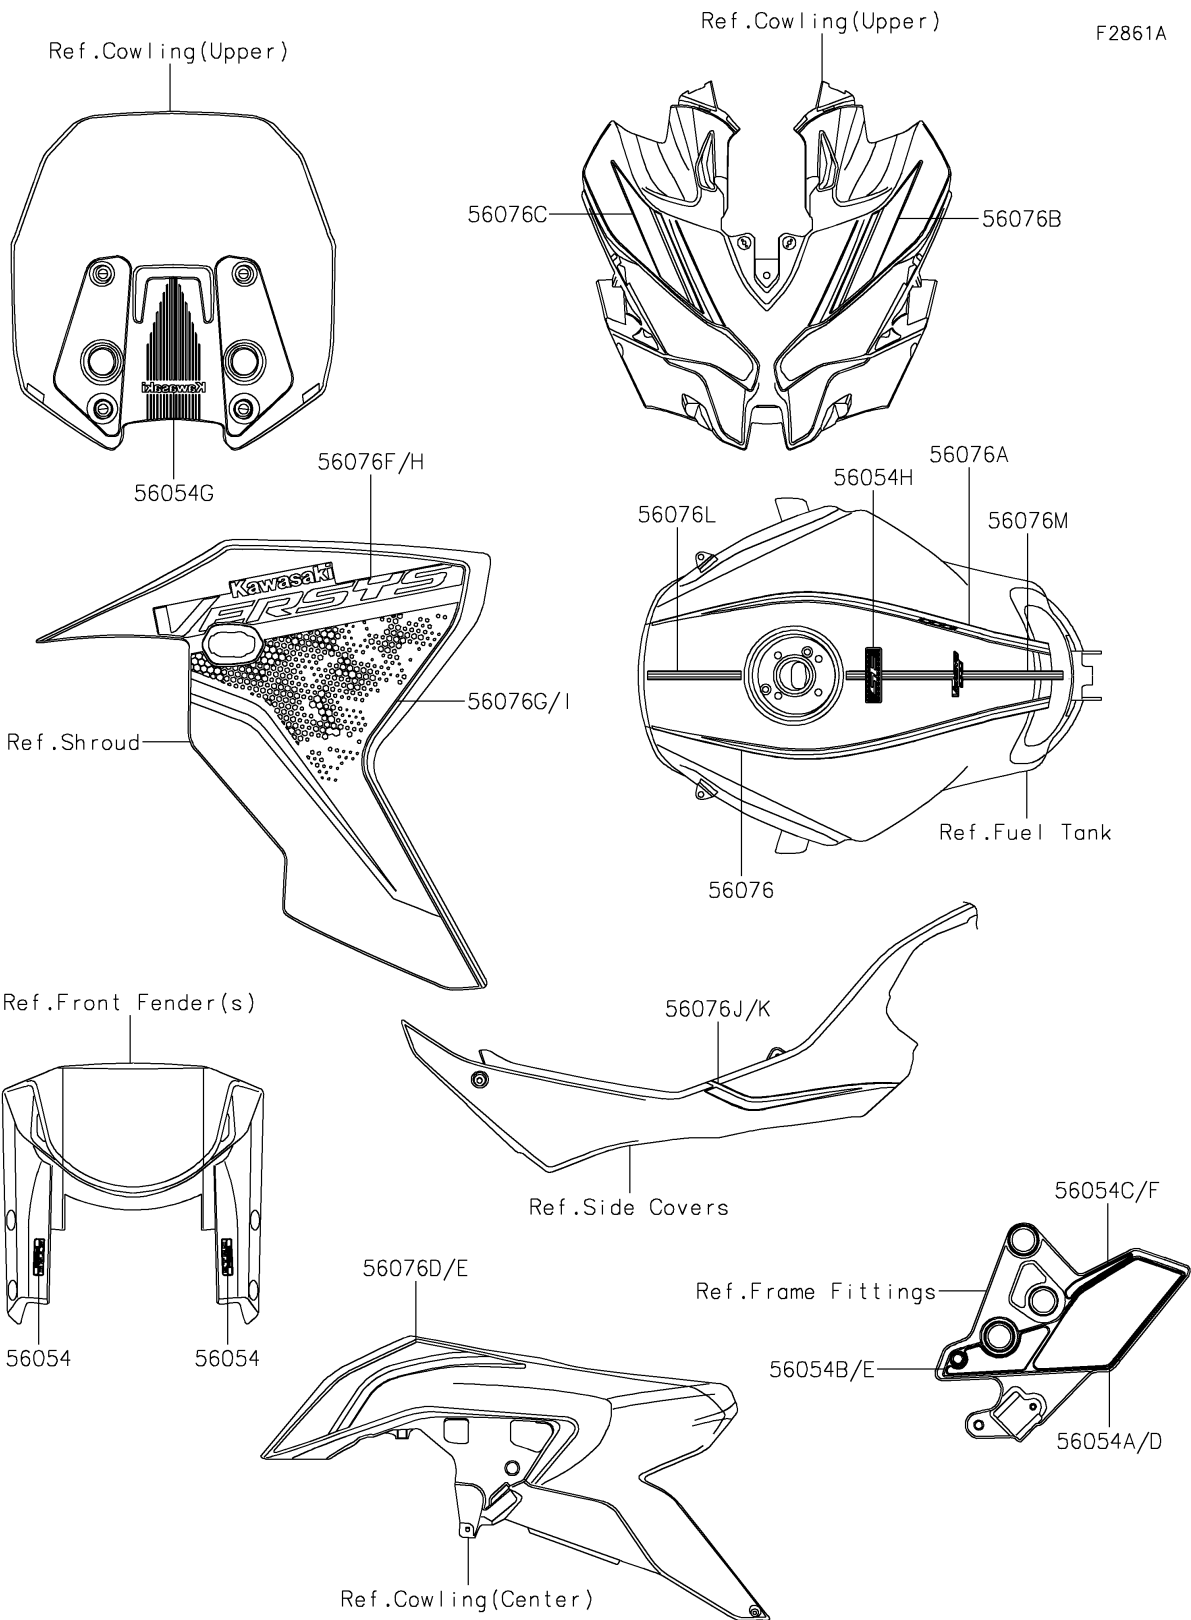

2024 Versys 1000 SE LT+

PARTS DIAGRAM

Decals(Gray/Black)(DNFNN-DPFNL)

2024 Versys 1000 SE LT+

PARTS LIST

Decals(Gray/Black)(DNFNN-DPFNL)

ITEM NAME

PART NUMBER

QUANTITY
