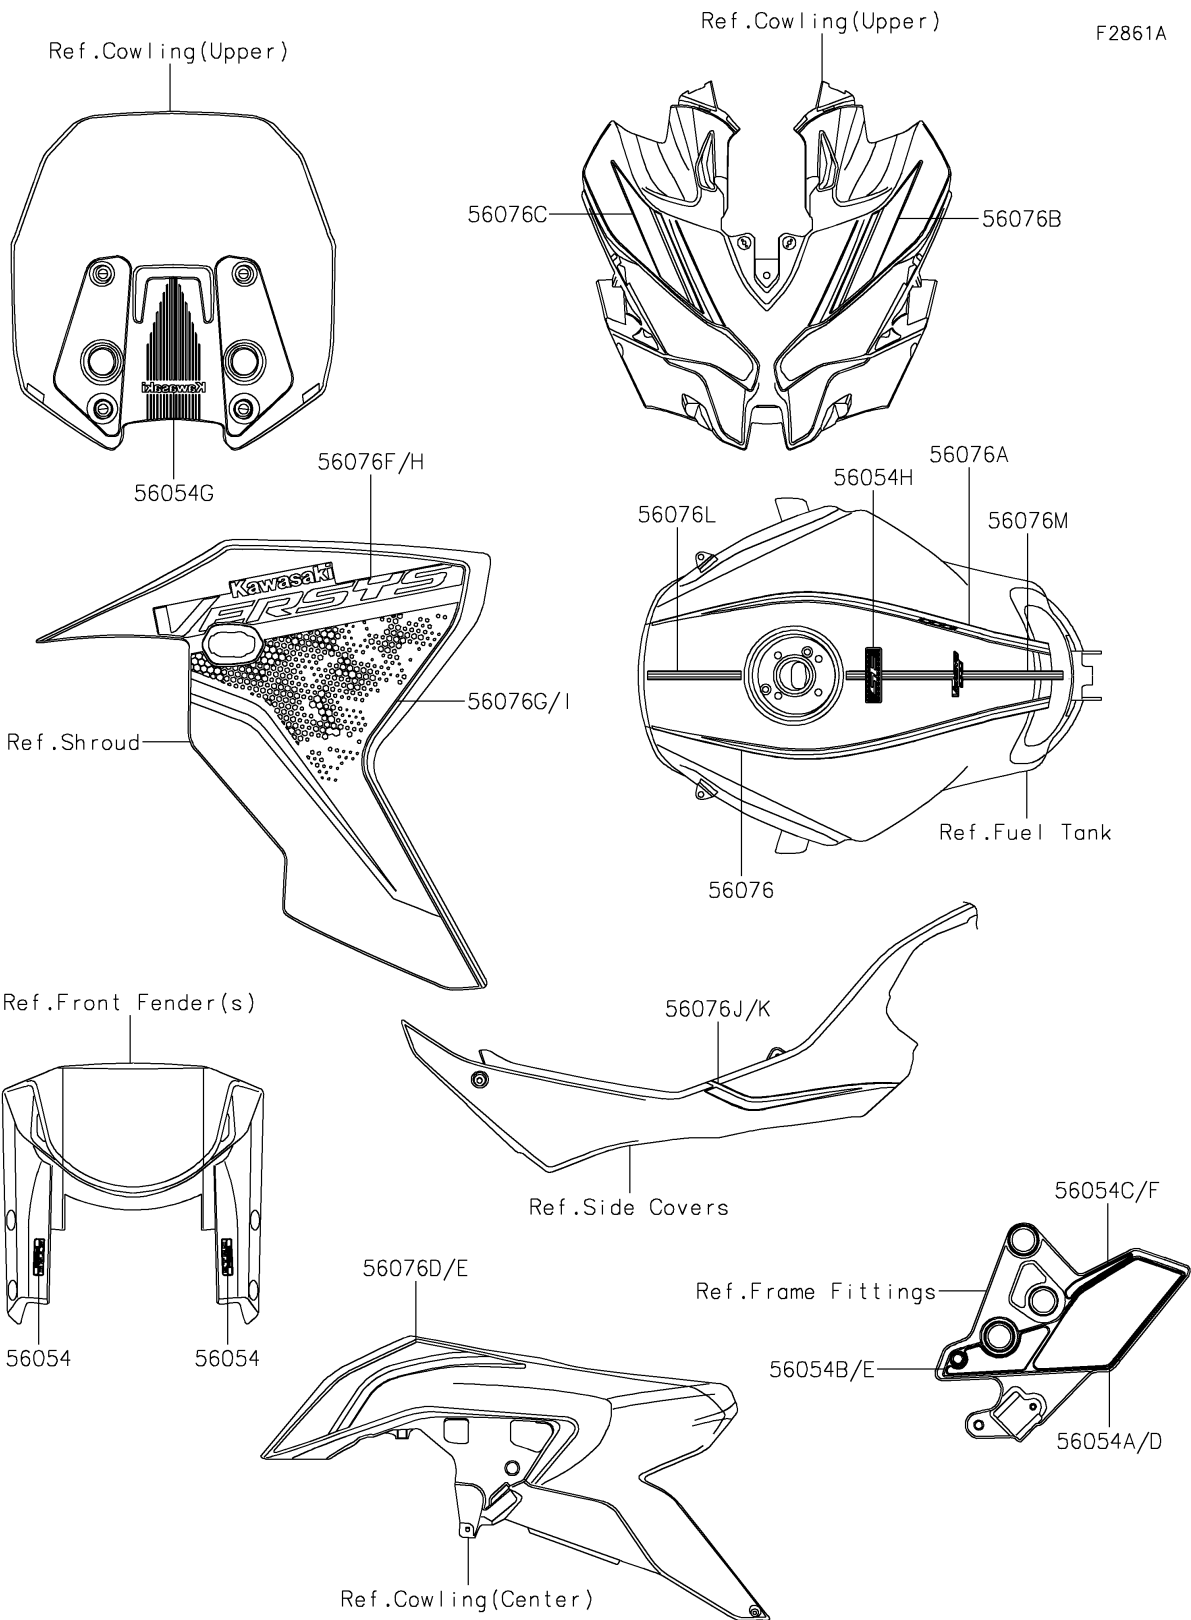

2023 Versys 1000 SE LT+

PARTS DIAGRAM

Decals(Gray/Black)(DNFNN-DPFNL)

2023 Versys 1000 SE LT+

PARTS LIST

Decals(Gray/Black)(DNFNN-DPFNL)

ITEM NAME

PART NUMBER

QUANTITY
