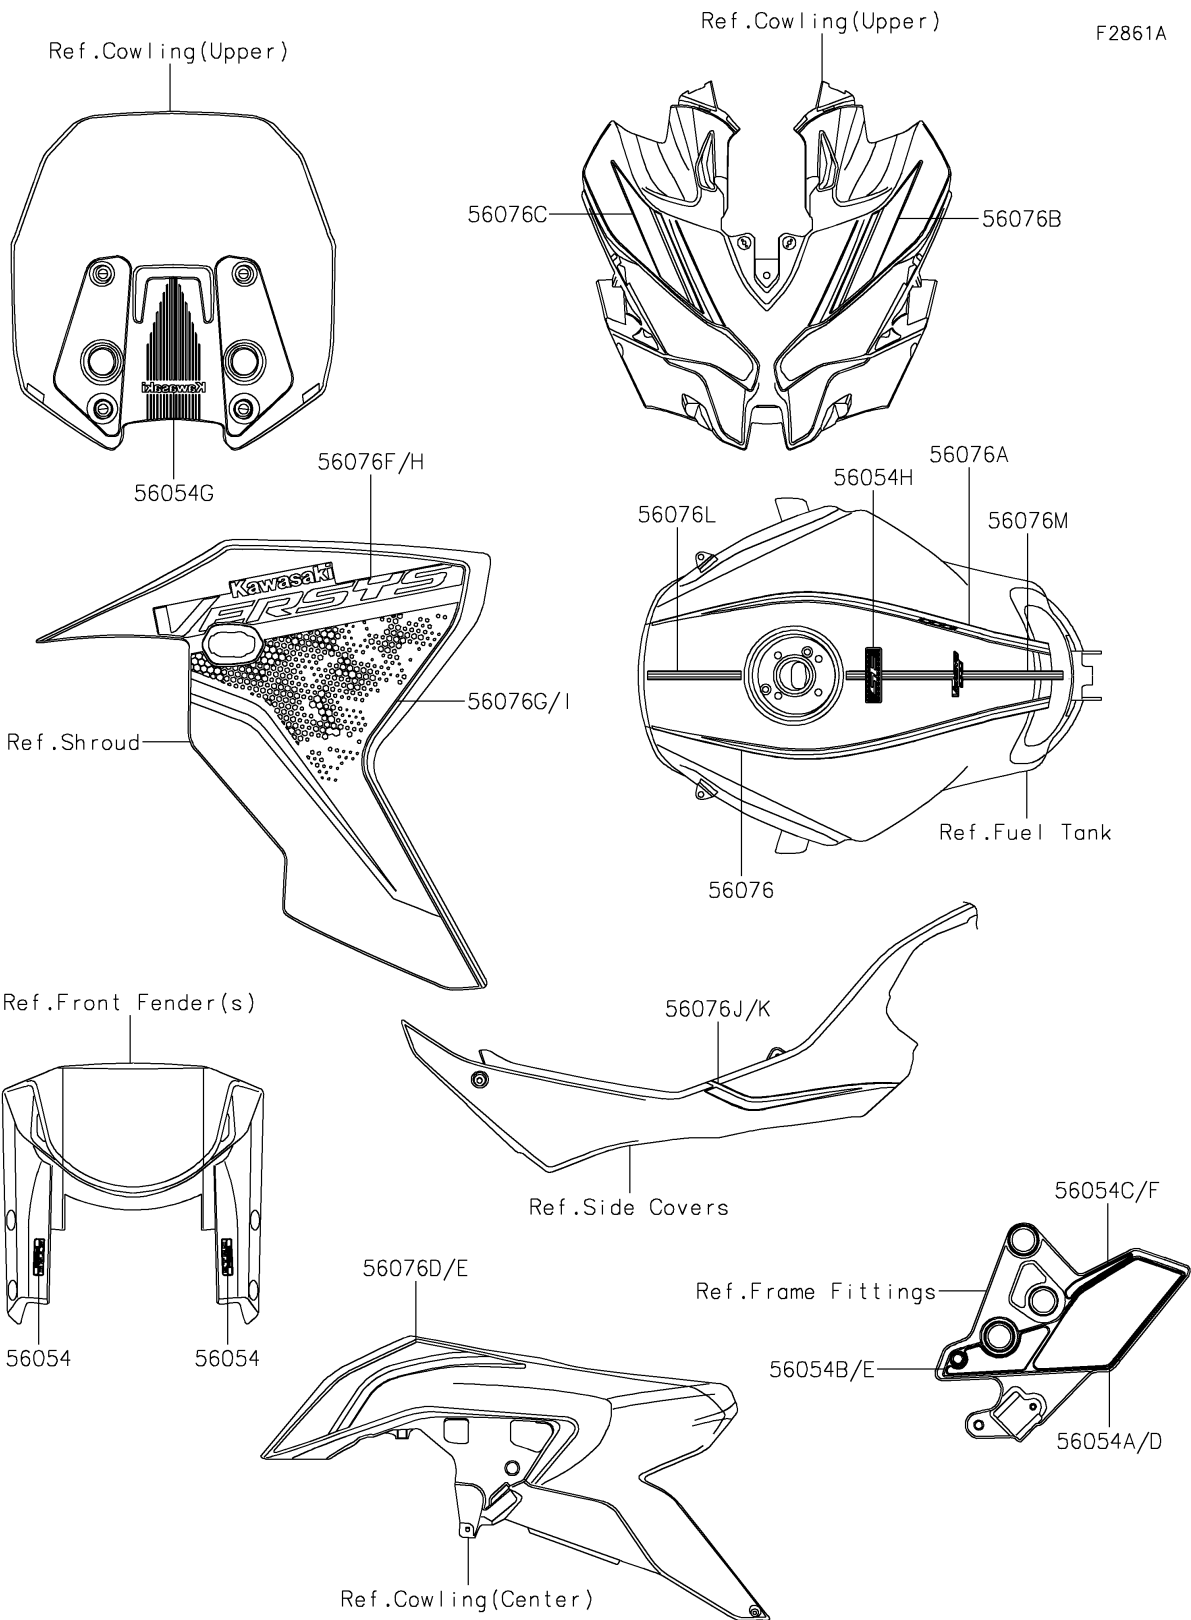

2022 Versys® 1000 SE LT+

PARTS DIAGRAM

Decals(Gray/Black)(DNFNN-DPFNL)

2022 Versys® 1000 SE LT+

PARTS LIST

Decals(Gray/Black)(DNFNN-DPFNL)

ITEM NAME

PART NUMBER

QUANTITY
