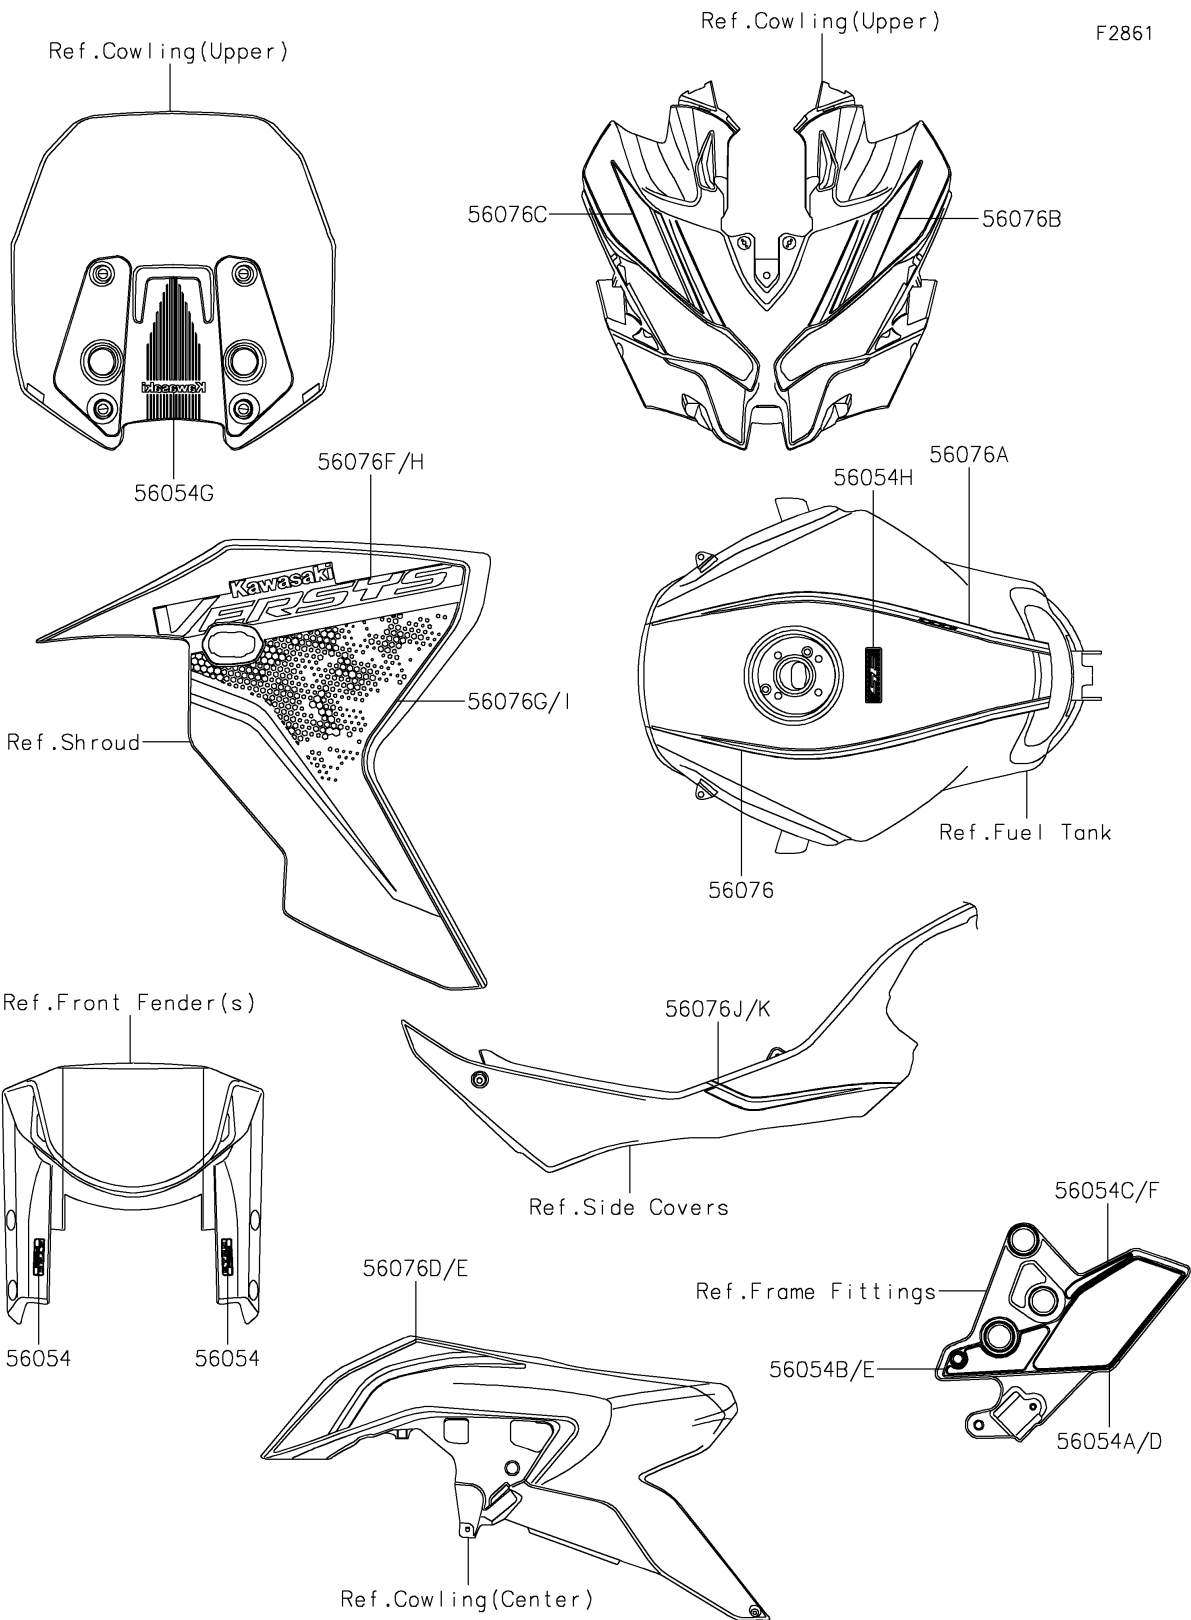

2022 Versys® 1000 SE LT+

PARTS DIAGRAM

Decals(Black/Gray)(DMFNN/DMFNL)

2022 Versys® 1000 SE LT+

PARTS LIST

Decals(Black/Gray)(DMFNN/DMFNL)

ITEM NAME

PART NUMBER

QUANTITY
