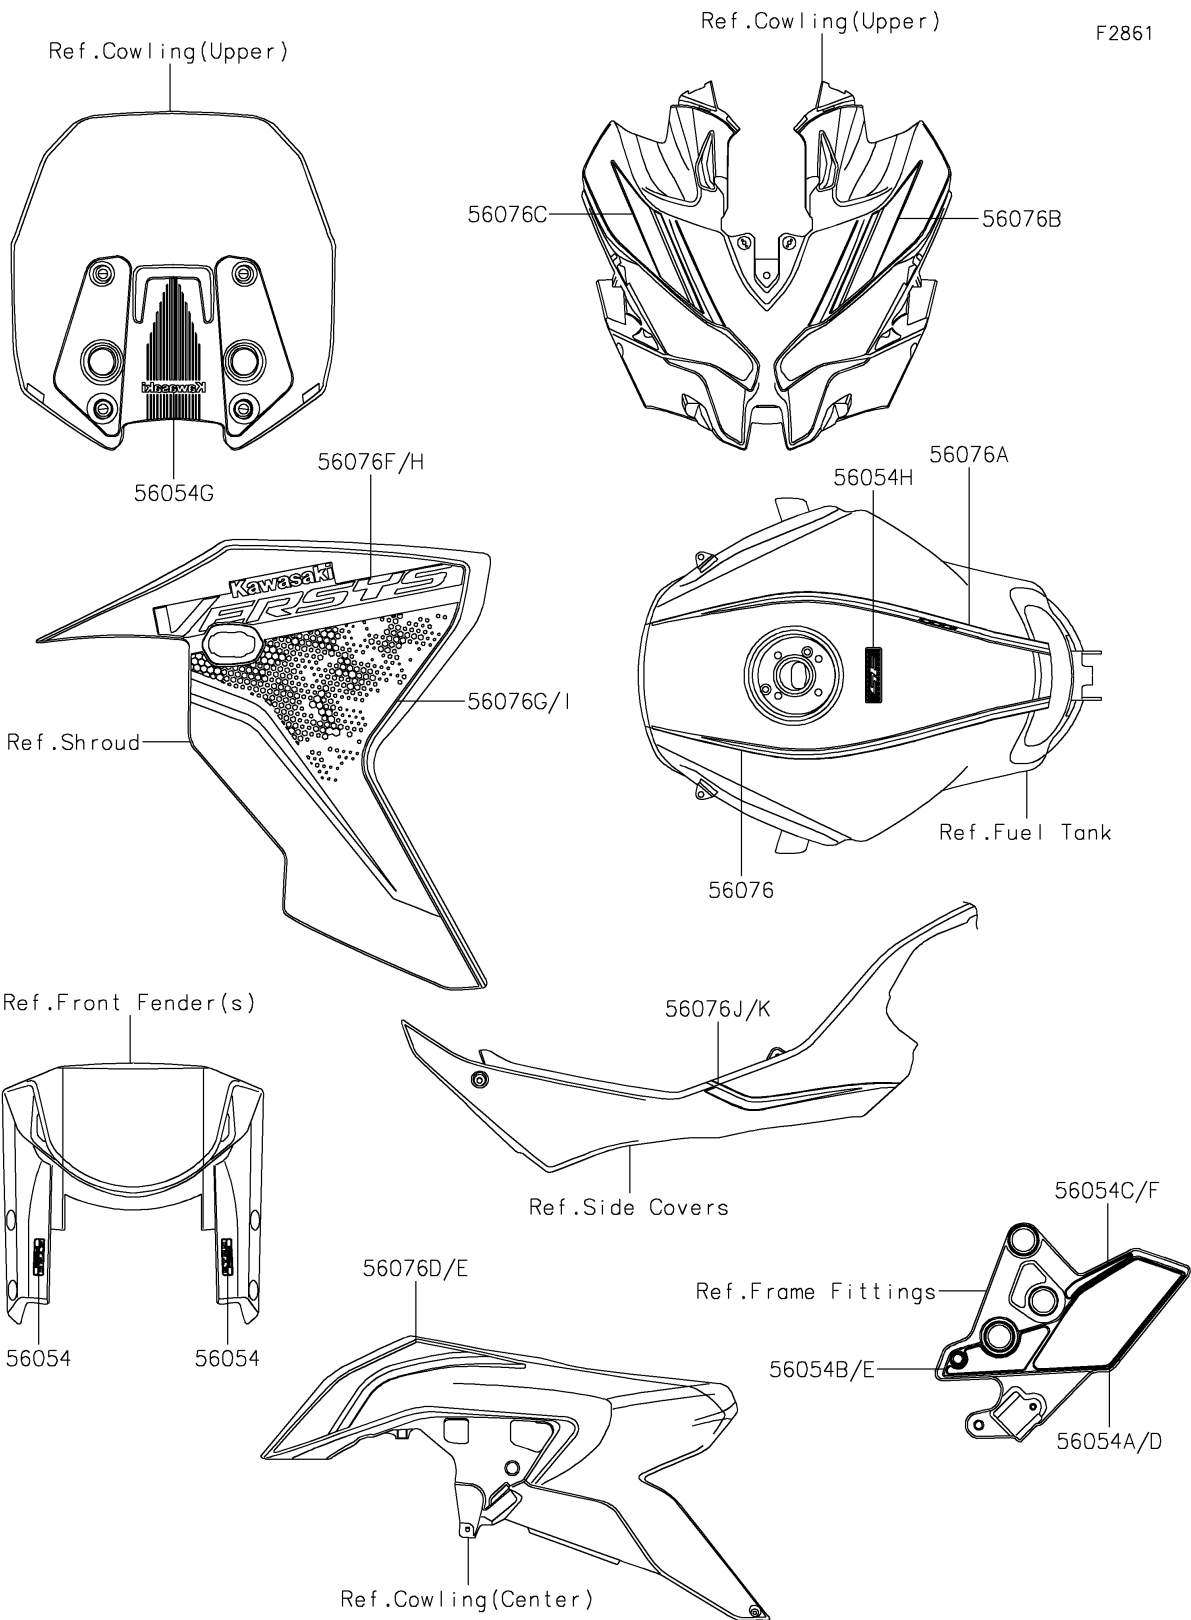

2021 VERSYS® 1000 SE LT+

PARTS DIAGRAM

Decals(Black/Gray)(DMFNN/DMFNL)

2021 VERSYS® 1000 SE LT+

PARTS LIST

Decals(Black/Gray)(DMFNN/DMFNL)

ITEM NAME

PART NUMBER

QUANTITY
