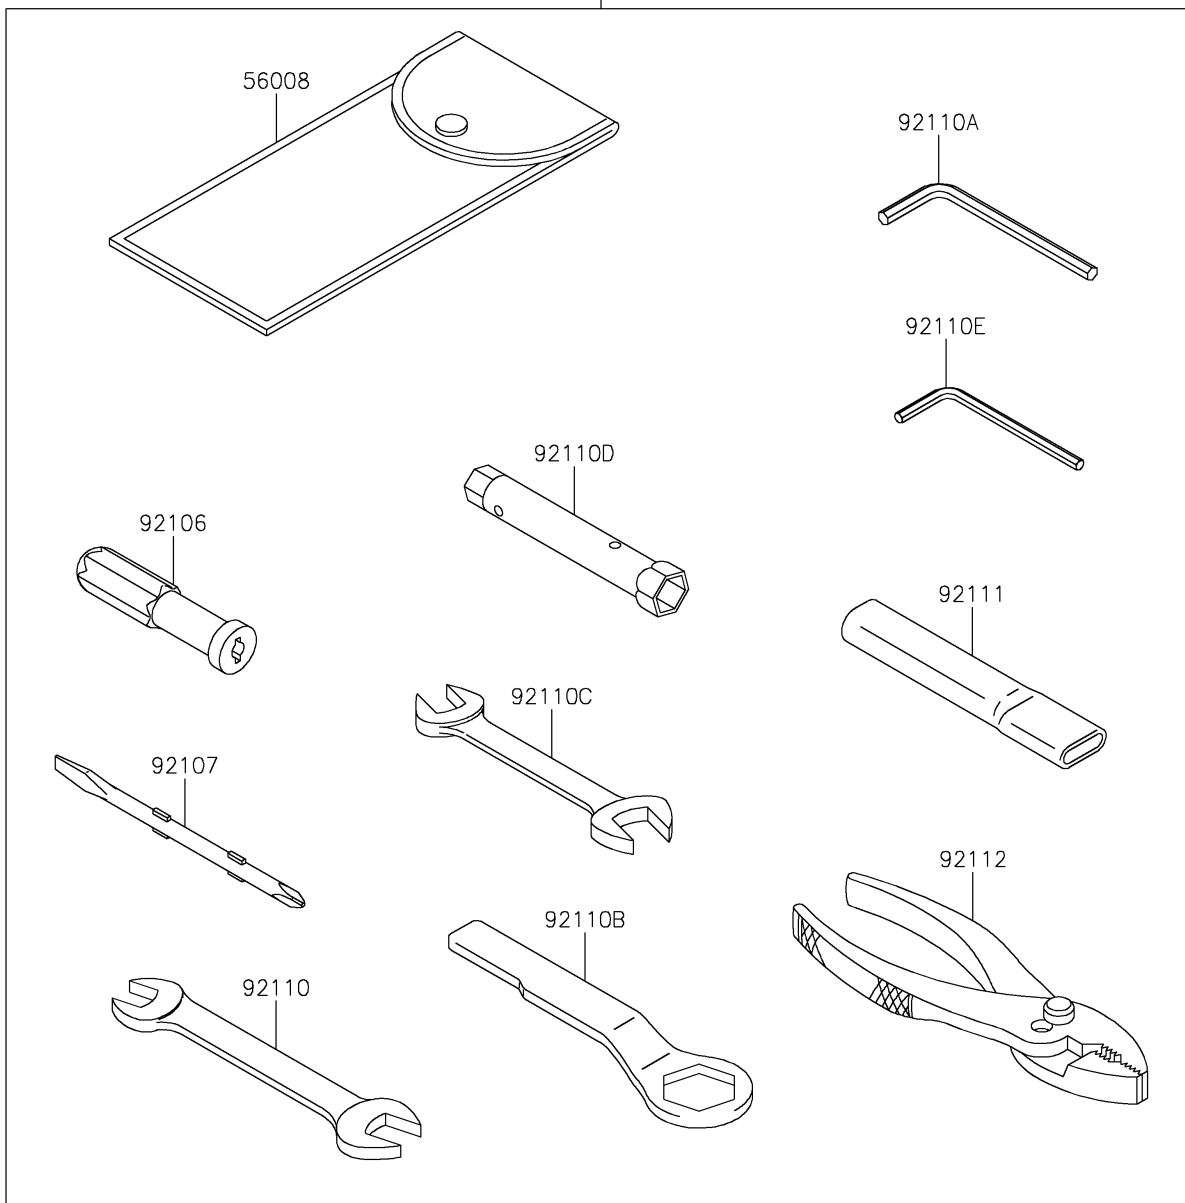

2024 Versys 1000 SE LT+

PARTS DIAGRAM

Owner's Tools

56007

F2810

2024 Versys 1000 SE LT+

PARTS LIST

Owner's Tools

ITEM NAME

PART NUMBER

QUANTITY
