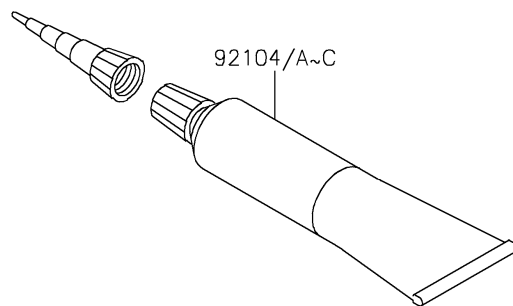

2024 Versys 1000 SE LT+

PARTS DIAGRAM

Owner's Tools

56007

F2810

2024 Versys 1000 SE LT+

PARTS LIST

Owner's Tools

ITEM NAME

PART NUMBER

QUANTITY
