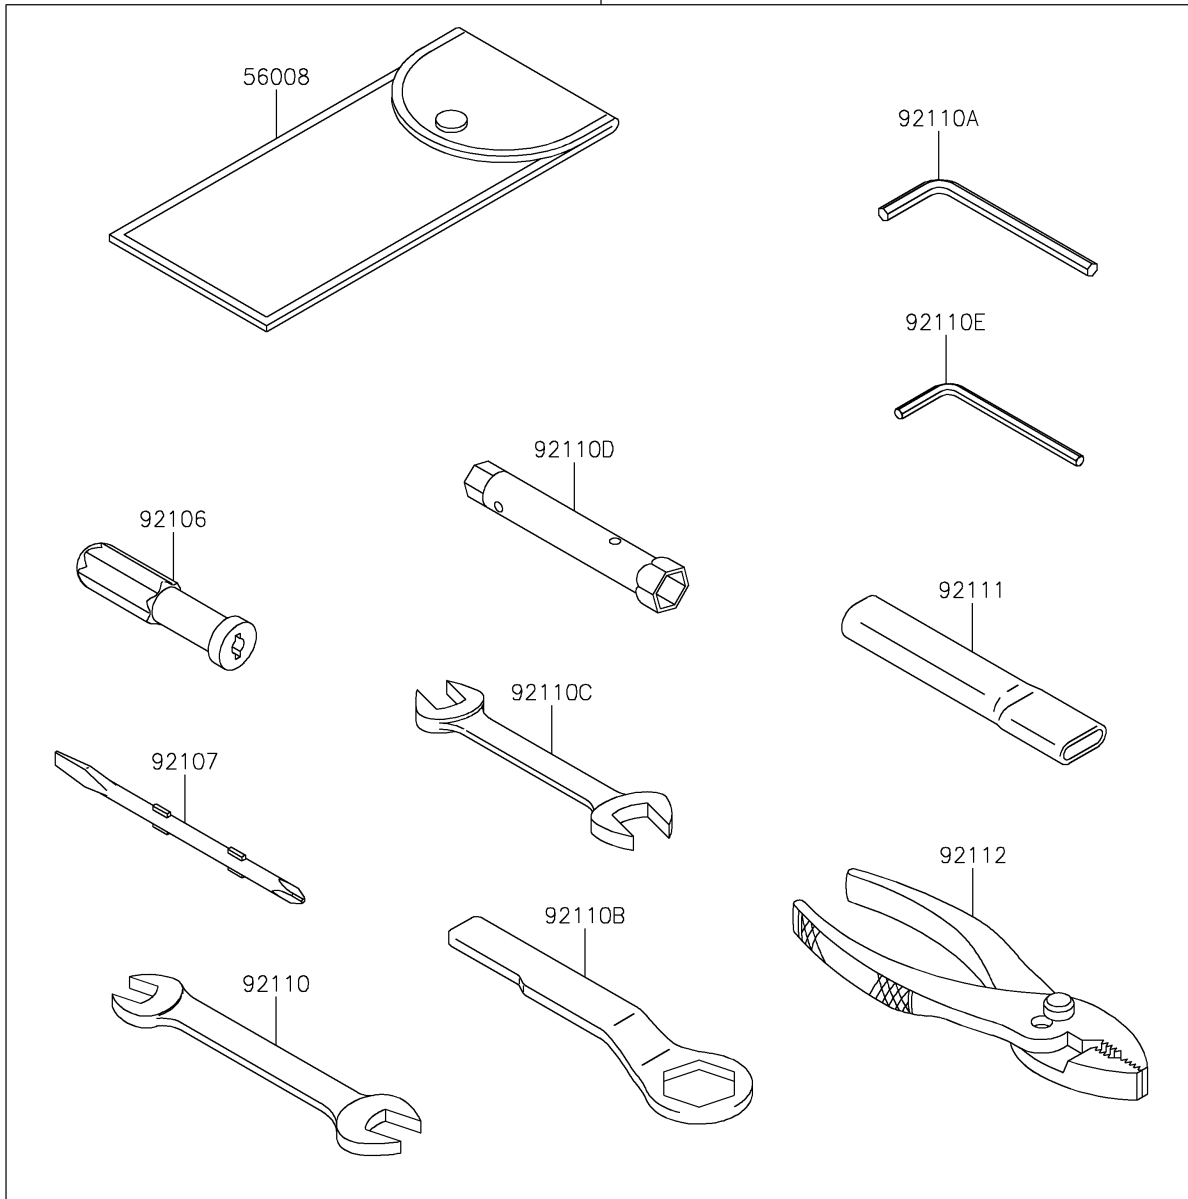

2023 Versys 1000 SE LT+

PARTS DIAGRAM

Owner's Tools

56007

F2810

2023 Versys 1000 SE LT+

PARTS LIST

Owner's Tools

ITEM NAME

PART NUMBER

QUANTITY
